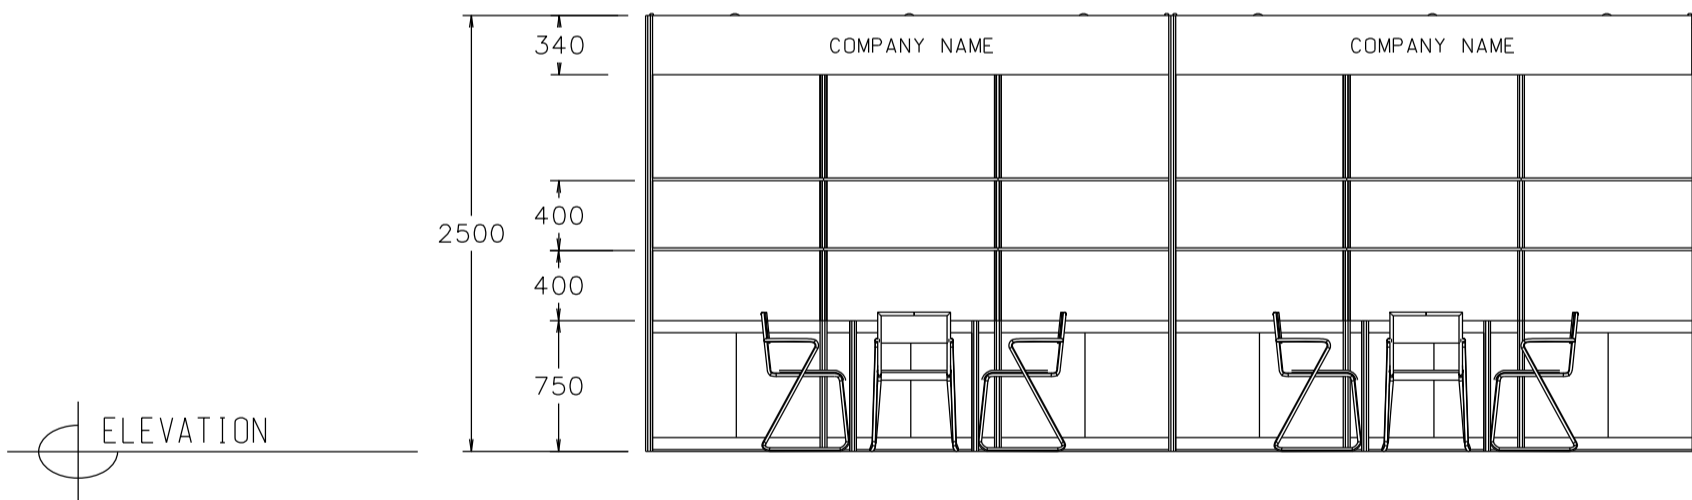

### 6M(W) x 3M(D) Standard Booth (Right Corner)

六米(闊)乘三米(深)標準攤位(右邊角位)

BOOTH SPECIFICATIONS 攤位規格		QTY.
	1000W x 500D x 750H CABINET 有鎖儲物櫃	6
	3000W x 300D WOODEN DISPLAY SHELF 層板	4
	13W LED LAMP SPOTLIGHT (YELLOW LIGHT) 13瓦特LED燈膽短臂射燈 (黃光)	6
	13W LED LAMP LONGARMED SPOTLIGHT (YELLOW LIGHT) 13瓦特LED燈膽長臂射燈 (黃光)	4
	700W x 700D x 750H MEETING TABLE 會議桌 (正方檯)	2
	BLACK LEATHER CHAIR 黑皮椅	6
	CEILING BEAM 天花樑	9M
	RUBBISH BIN & CARPET 廢紙箱及地毯 (18sqm.)	