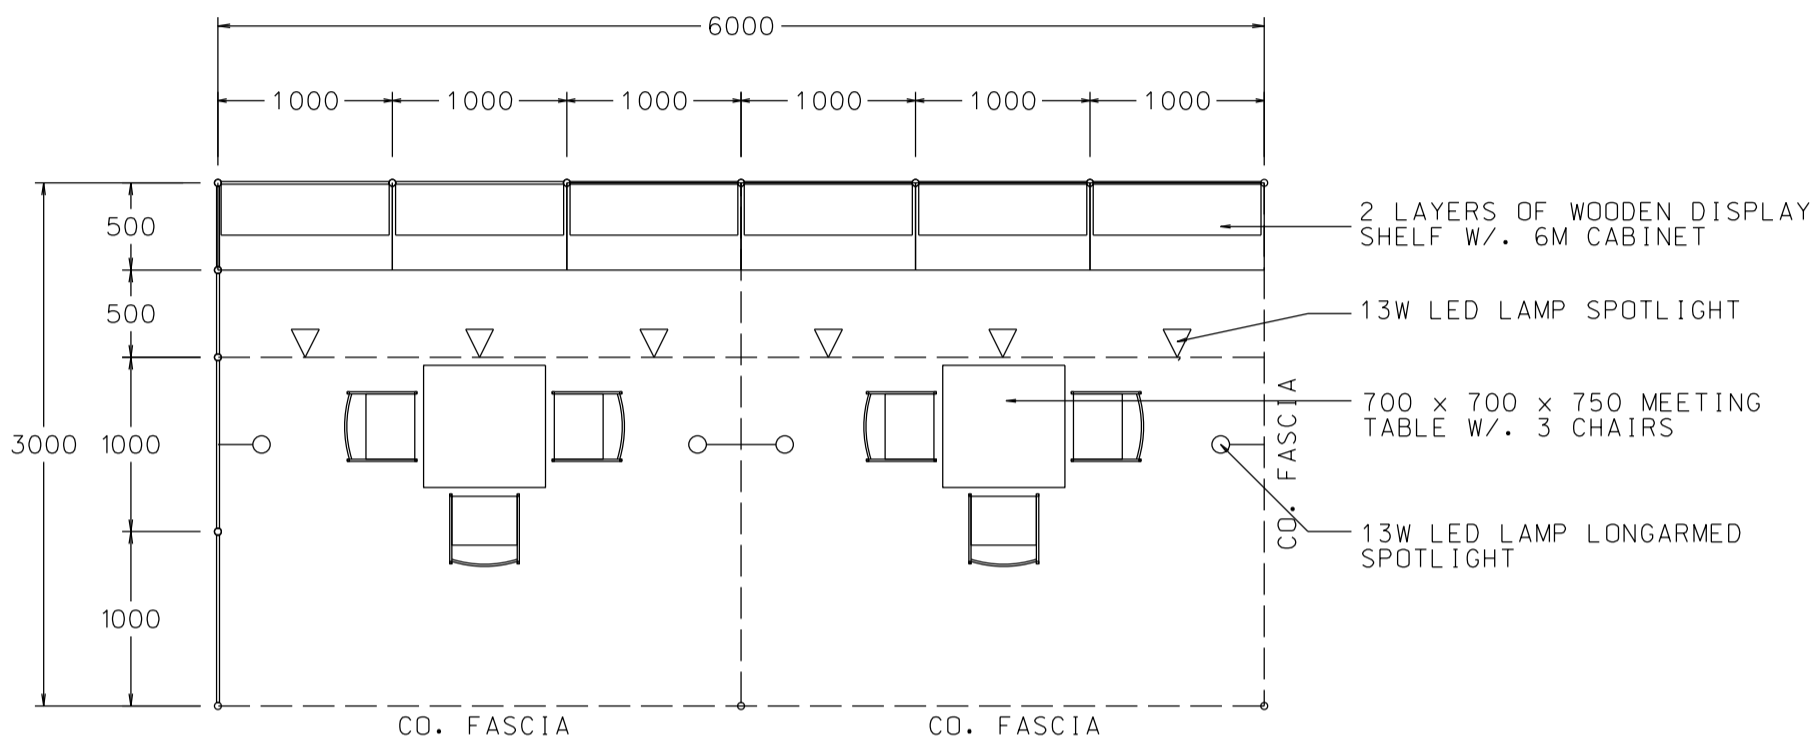

### 6M(W) x 3M(D) Standard Booth (Right Corner)

六米(闊)乘三米(深)標準攤位(右邊角位)

BOOTH SPECIFICATIONS 攤位規格		QTY.
	1000W x 500D x 750H CABINET 有鎖儲物櫃	6
	3000W x 300D WOODEN DISPLAY SHELF 層板	4
	13W LED LAMP SPOTLIGHT (YELLOW LIGHT) 13瓦特LED燈膽短臂射燈 (黃光)	6
	13W LED LAMP LONGARMED SPOTLIGHT (YELLOW LIGHT) 13瓦特LED燈膽長臂射燈 (黃光)	4
	700W x 700D x 750H MEETING TABLE 會議桌 (正方檯)	2
	BLACK LEATHER CHAIR 黑皮椅	6
	CEILING BEAM 天花樑	9M
	RUBBISH BIN & CARPET 廢紙箱及地毯 (18sqm.)	