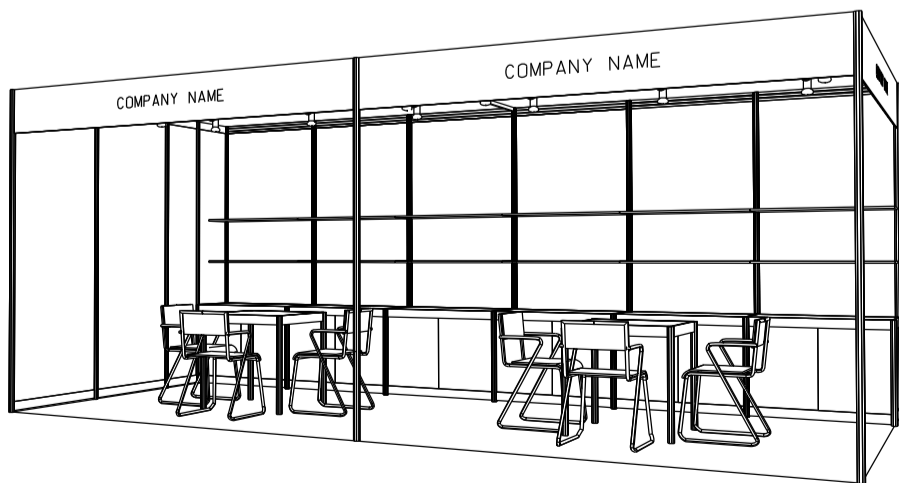

### 6M(W) x 3M(D) Standard Booth (Right Corner)

六米(闊)乘三米(深)標準攤位(右邊角位)

BOOTH SPECIFICATIONS 攤位規格		QTY.
	1000W x 500D x 750H CABINET 有鎖儲物櫃	6
	3000W x 300D WOODEN DISPLAY SHELF 層板	4
	13W LED LAMP SPOTLIGHT (YELLOW LIGHT) 13瓦特LED燈膽短臂射燈 (黃光)	6
	13W LED LAMP LONGARMED SPOTLIGHT (YELLOW LIGHT) 13瓦特LED燈膽長臂射燈 (黃光)	4
	700W x 700D x 750H MEETING TABLE 會議桌 (正方檯)	2
	BLACK LEATHER CHAIR 黑皮椅	6
	CEILING BEAM 天花樑	9M
	RUBBISH BIN & CARPET 廢紙箱及地毯 (18sqm.)	