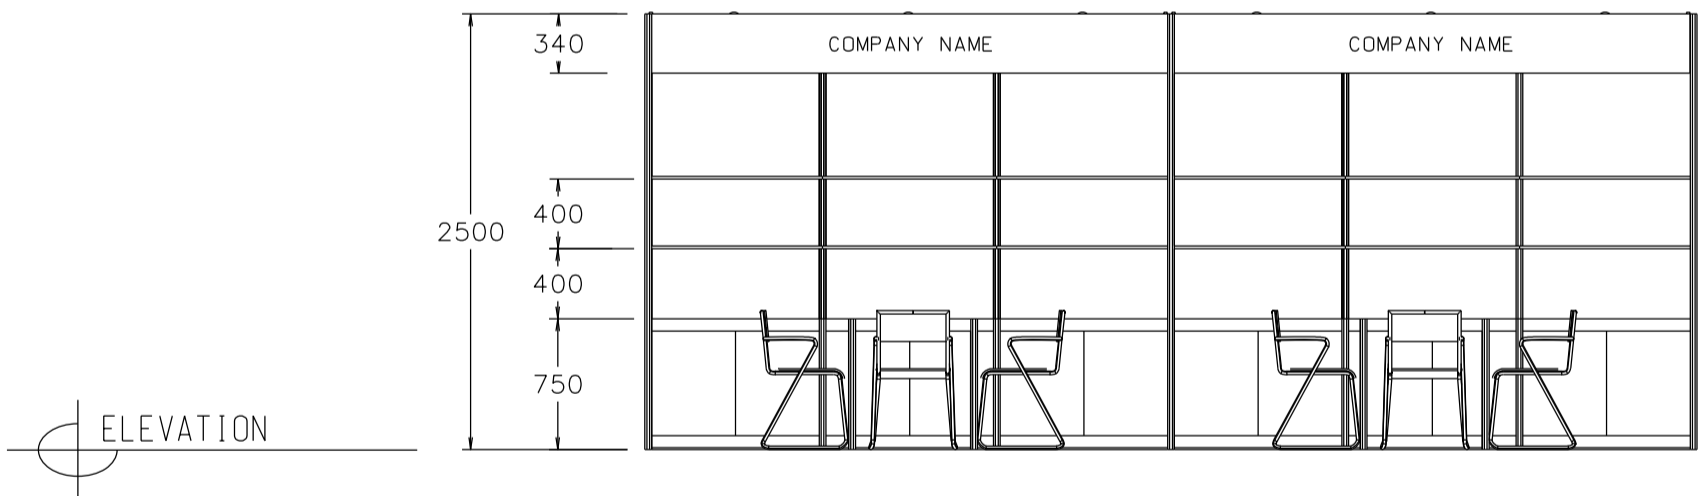

Hong Kong International Home Textiles and Furnishings Fair

香港國際家用紡織品展

6M(W) x 3M(D) Standard Booth (Left Corner)

六米(闊)乘三米(深)標準攤位(左邊角位)

BOOTH SPECIFICATIONS 攤位規格		QTY.
	1000W x 500D x 750H CABINET 有鎖儲物櫃	6
	3000W x 300D WOODEN DISPLAY SHELF 層板	4
	13W LED LAMP SPOTLIGHT (YELLOW LIGHT) 13瓦特LED燈膽短臂射燈 (黃光)	6
	13W LED LAMP LONGARMED SPOTLIGHT (YELLOW LIGHT) 13瓦特LED燈膽長臂射燈 (黃光)	4
	700W x 700D x 750H MEETING TABLE 會議桌 (正方檯)	2
	BLACK LEATHER CHAIR 黑皮椅	6
	CEILING BEAM 天花樑	9M
	RUBBISH BIN & CARPET 廢紙箱及地毯 (18sqm.)	