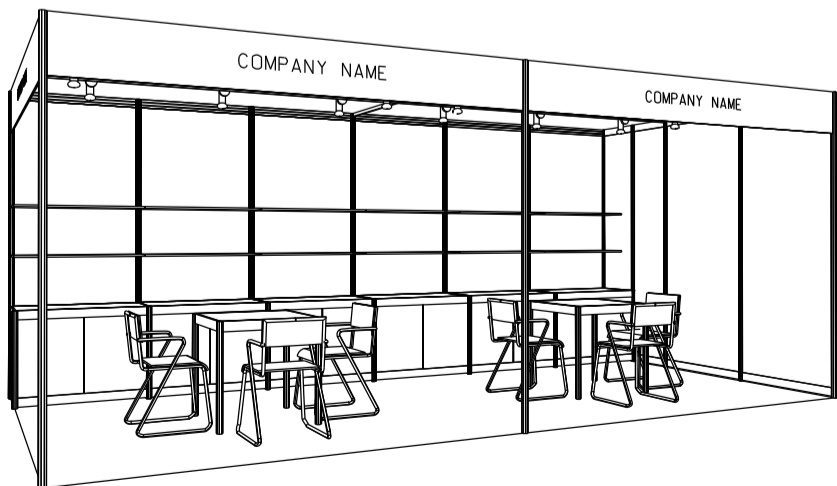

Hong Kong International Home Textiles and Furnishings Fair

香港國際家用紡織品展

6M(W) x 3M(D) Standard Booth (Left Corner)

六米(闊)乘三米(深)標準攤位(左邊角位)

BOOTH SPECIFICATIONS 攤位規格		QTY.
	1000W x 500D x 750H CABINET 有鎖儲物櫃	6
	3000W x 300D WOODEN DISPLAY SHELF 層板	4
	13W LED LAMP SPOTLIGHT (YELLOW LIGHT) 13瓦特LED燈膽短臂射燈 (黃光)	6
	13W LED LAMP LONGARMED SPOTLIGHT (YELLOW LIGHT) 13瓦特LED燈膽長臂射燈 (黃光)	4
	700W x 700D x 750H MEETING TABLE 會議桌 (正方檯)	2
	BLACK LEATHER CHAIR 黑皮椅	6
	CEILING BEAM 天花樑	9M
	RUBBISH BIN & CARPET 廢紙箱及地毯 (18sqm.)	