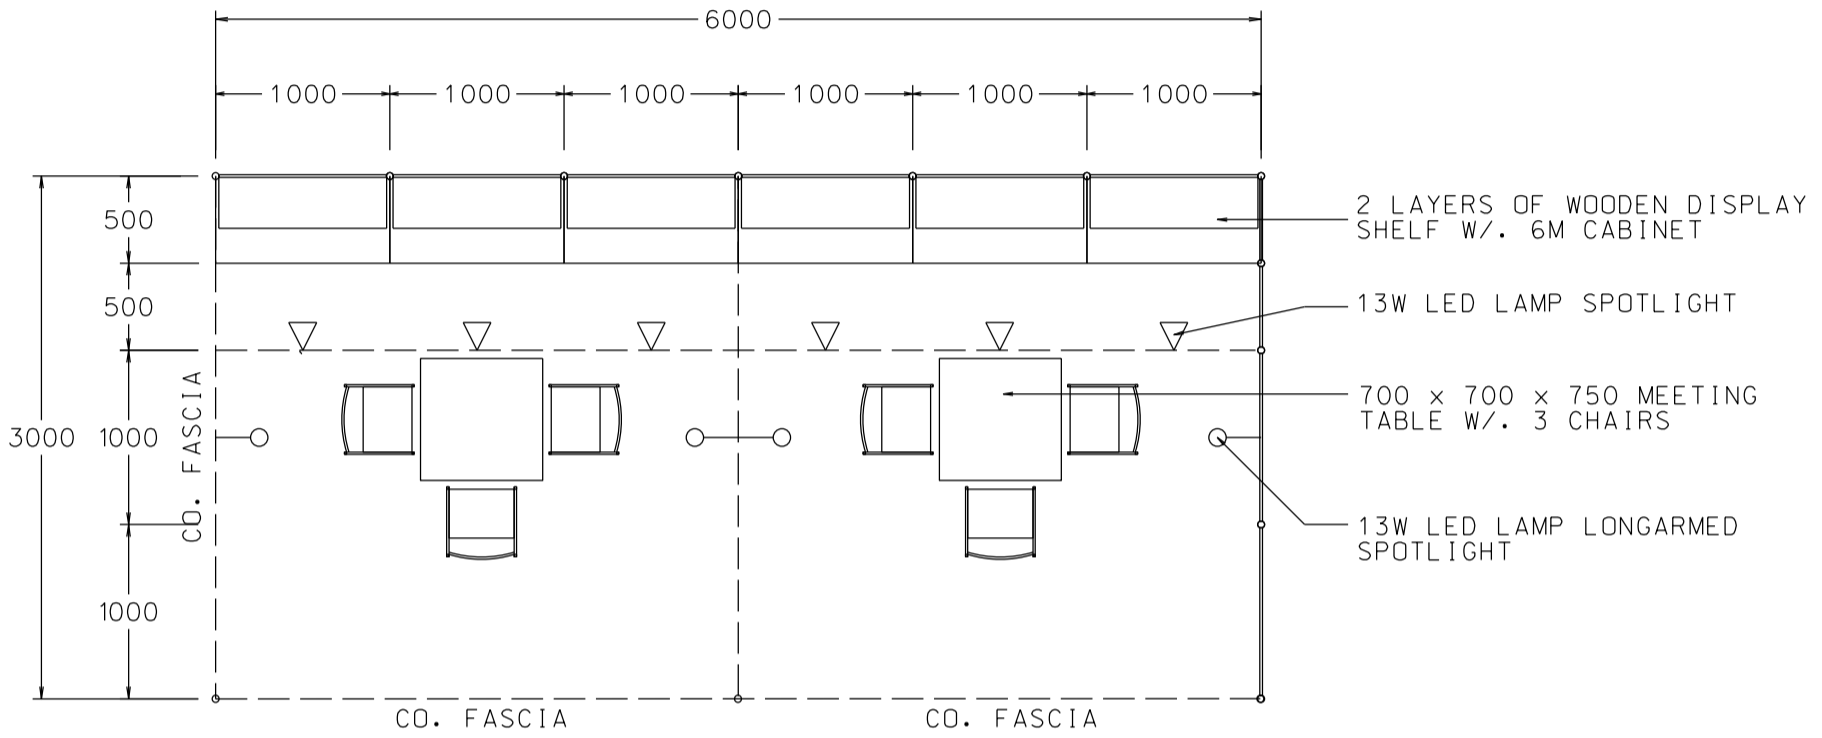

Hong Kong International Home Textiles and Furnishings Fair

香港國際家用紡織品展

6M(W) x 3M(D) Standard Booth (Left Corner)

六米(闊)乘三米(深)標準攤位(左邊角位)

BOOTH SPECIFICATIONS 攤位規格		QTY.
	1000W x 500D x 750H CABINET 有鎖儲物櫃	6
	3000W x 300D WOODEN DISPLAY SHELF 層板	4
	13W LED LAMP SPOTLIGHT (YELLOW LIGHT) 13瓦特LED燈膽短臂射燈 (黃光)	6
	13W LED LAMP LONGARMED SPOTLIGHT (YELLOW LIGHT) 13瓦特LED燈膽長臂射燈 (黃光)	4
	700W x 700D x 750H MEETING TABLE 會議桌 (正方檯)	2
	BLACK LEATHER CHAIR 黑皮椅	6
	CEILING BEAM 天花樑	9M
	RUBBISH BIN & CARPET 廢紙箱及地毯 (18sqm.)	