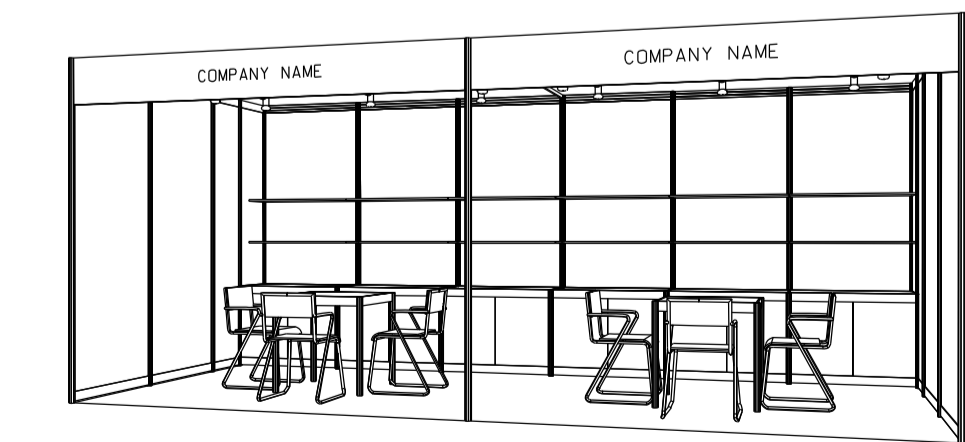

### 6M(W) x 3M(D) Standard Booth

六米(闊)乘三米(深)標準攤位

PLAN

ELEVATION

PERSPECTIVE

BOOTH SPECIFICATIONS 攤位規格		QTY.
	1000W x 500D x 750H CABINET 有鎖儲物櫃	6
	3000W x 300D WOODEN DISPLAY SHELF 層板	4
	13W LED LAMP SPOTLIGHT (YELLOW LIGHT) 13瓦特LED燈膽短臂射燈 (黃光)	6
	13W LED LAMP LONGARMED SPOTLIGHT (YELLOW LIGHT) 13瓦特LED燈膽長臂射燈 (黃光)	4
	700W x 700D x 750H MEETING TABLE 會議桌 (正方檯)	2
	BLACK LEATHER CHAIR 黑皮椅	6
	CEILING BEAM 天花樑	9M
	RUBBISH BIN & CARPET 廢紙箱及地毯 (18sqm.)	