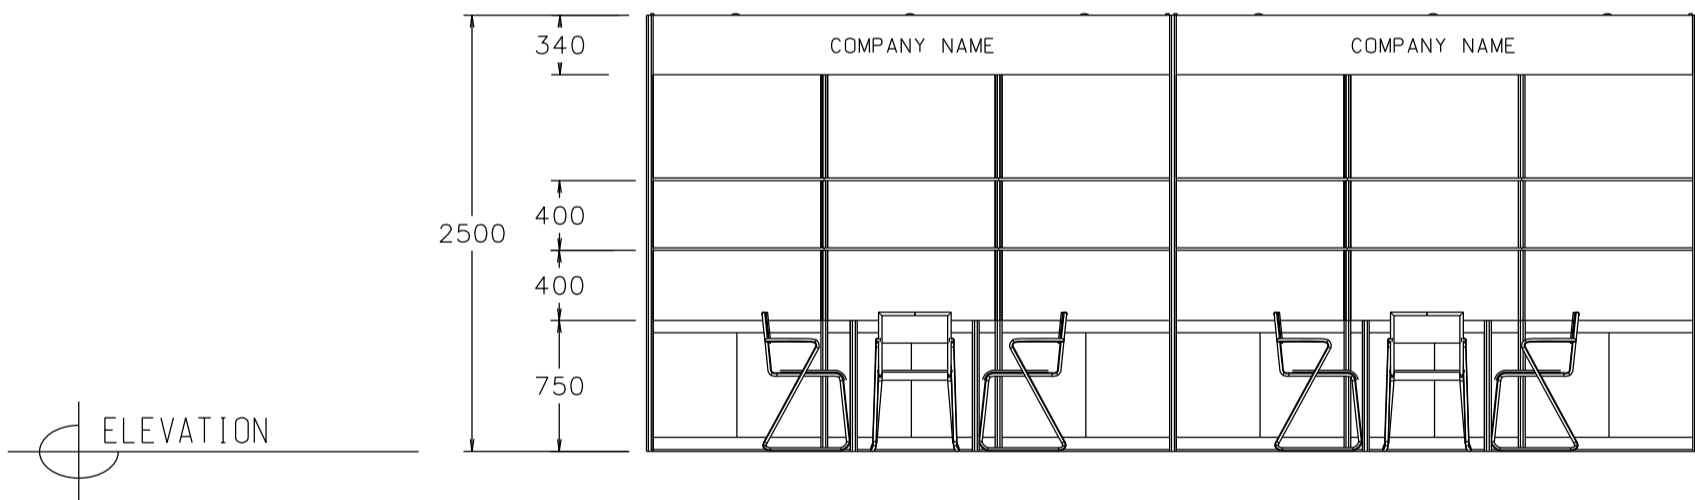

### 6M(W) x 3M(D) Standard Booth

六米(闊)乘三米(深)標準攤位

PLAN

ELEVATION

PERSPECTIVE

BOOTH SPECIFICATIONS 攤位規格		QTY.
	1000W x 500D x 750H CABINET 有鎖儲物櫃	6
	3000W x 300D WOODEN DISPLAY SHELF 層板	4
	13W LED LAMP SPOTLIGHT (YELLOW LIGHT) 13瓦特LED燈膽短臂射燈 (黃光)	6
	13W LED LAMP LONGARMED SPOTLIGHT (YELLOW LIGHT) 13瓦特LED燈膽長臂射燈 (黃光)	4
	700W x 700D x 750H MEETING TABLE 會議桌 (正方檯)	2
	BLACK LEATHER CHAIR 黑皮椅	6
	CEILING BEAM 天花樑	9M
	RUBBISH BIN & CARPET 廢紙箱及地毯 (18sqm.)	