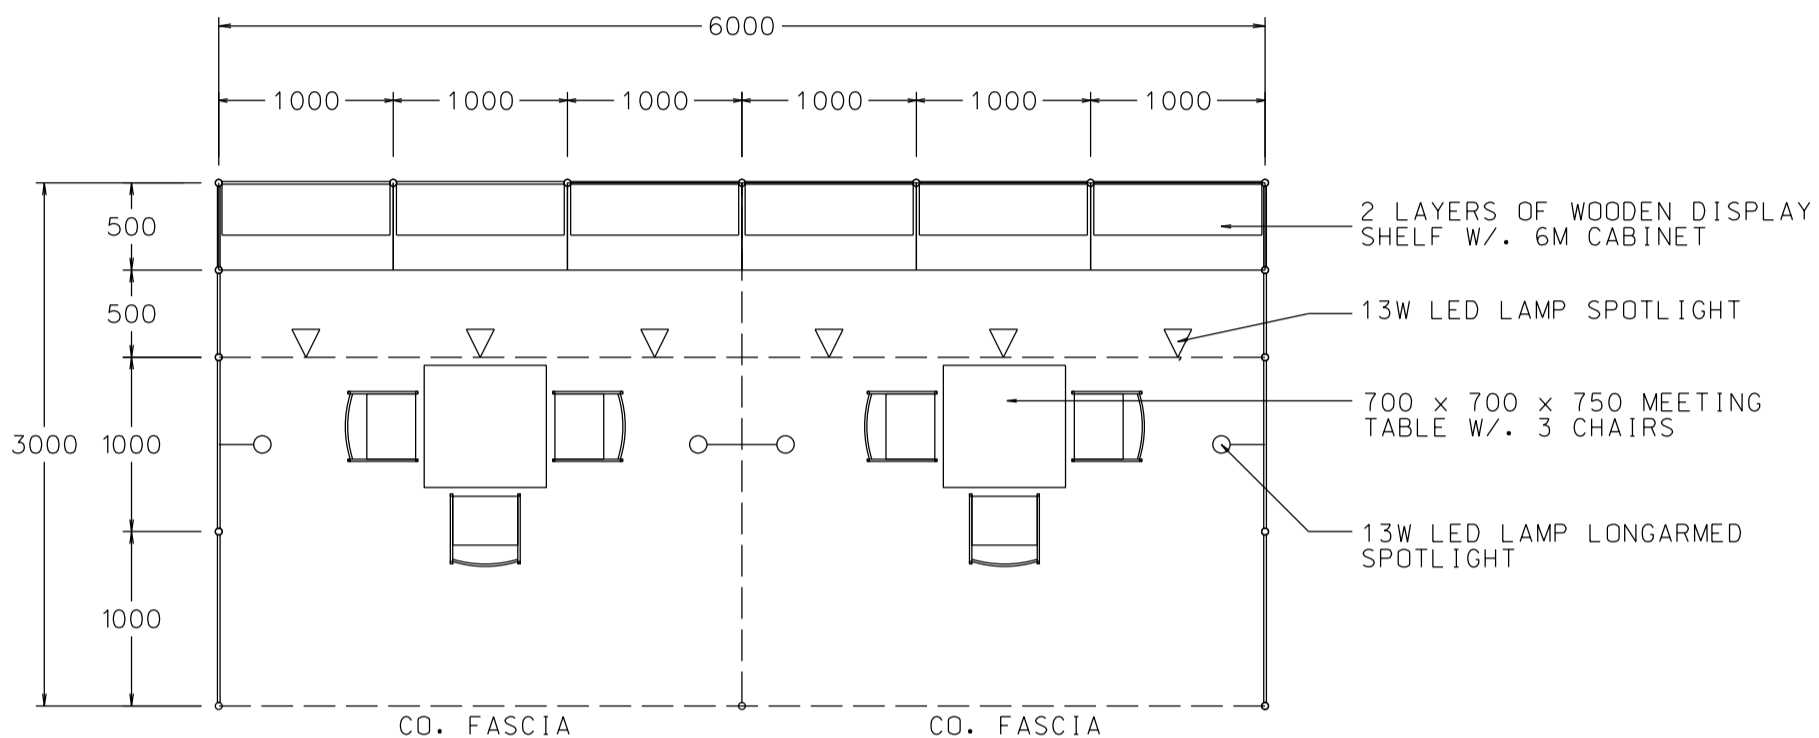

### 6M(W) x 3M(D) Standard Booth

六米(闊)乘三米(深)標準攤位

PLAN

ELEVATION

PERSPECTIVE

BOOTH SPECIFICATIONS 攤位規格		QTY.
	1000W x 500D x 750H CABINET 有鎖儲物櫃	6
	3000W x 300D WOODEN DISPLAY SHELF 層板	4
	13W LED LAMP SPOTLIGHT (YELLOW LIGHT) 13瓦特LED燈膽短臂射燈 (黃光)	6
	13W LED LAMP LONGARMED SPOTLIGHT (YELLOW LIGHT) 13瓦特LED燈膽長臂射燈 (黃光)	4
	700W x 700D x 750H MEETING TABLE 會議桌 (正方檯)	2
	BLACK LEATHER CHAIR 黑皮椅	6
	CEILING BEAM 天花樑	9M
	RUBBISH BIN & CARPET 廢紙箱及地毯 (18sqm.)	