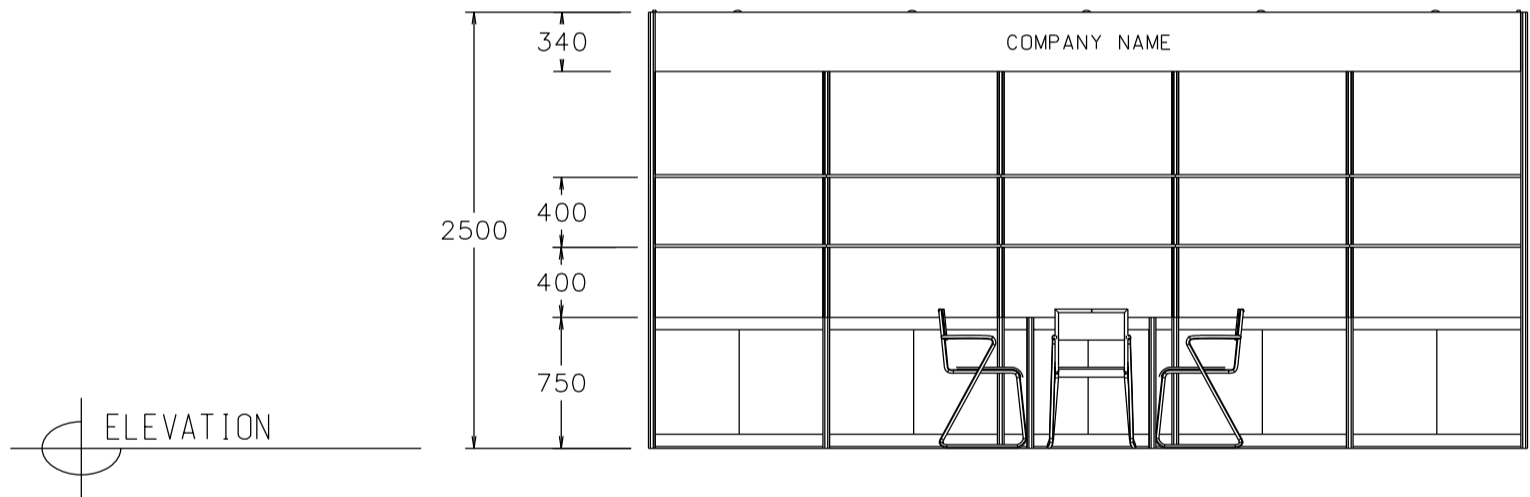

### 5M(W) x 3M(D) Standard Booth (Right Corner)

五米(闊)乘三米(深)標準攤位(右邊角位)

BOOTH SPECIFICATIONS 攤位規格		QTY.
	1000W x 500D x 750H LOCKABLE CABINET 有鎖儲物櫃	5
	2000W x 300D WOODEN DISPLAY SHELF 層板	2
	3000W x 300D WOODEN DISPLAY SHELF 層板	2
	13W LED LAMP SPOTLIGHT (YELLOW LIGHT) 13瓦特LED燈膽短臂射燈 (黃光)	5
	13W LED LAMP LONGARMED SPOTLIGHT (YELLOW LIGHT) 13瓦特LED燈膽長臂射燈 (黃光)	2
	700W x 700D x 750H MEETING TABLE 會議桌 (正方檯)	1
	BLACK LEATHER CHAIR 黑皮椅	3
	CEILING BEAM 天花樑	5M
	RUBBISH BIN & CARPET 廢紙箱及地毯 (15sqm.)	