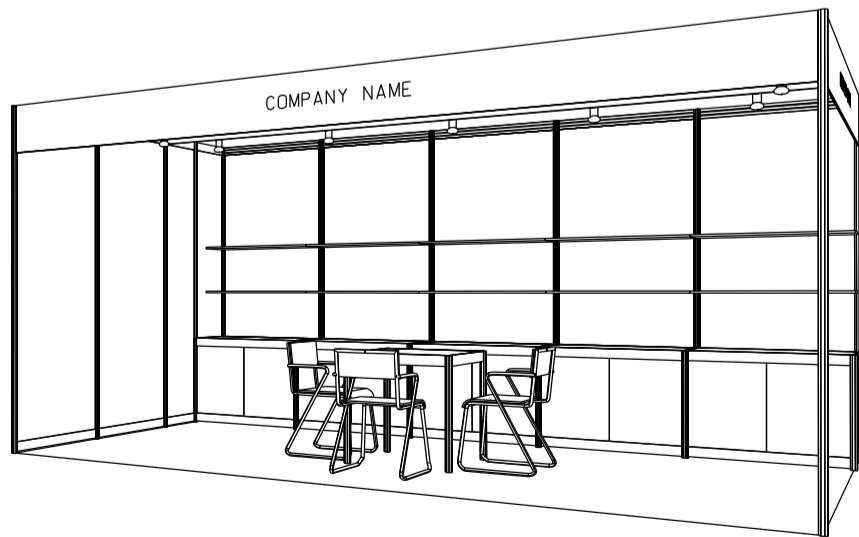

### 5M(W) x 3M(D) Standard Booth (Right Corner)

五米(闊)乘三米(深)標準攤位(右邊角位)

BOOTH SPECIFICATIONS 攤位規格		QTY.
	1000W x 500D x 750H LOCKABLE CABINET 有鎖儲物櫃	5
	2000W x 300D WOODEN DISPLAY SHELF 層板	2
	3000W x 300D WOODEN DISPLAY SHELF 層板	2
	13W LED LAMP SPOTLIGHT (YELLOW LIGHT) 13瓦特LED燈膽短臂射燈 (黃光)	5
	13W LED LAMP LONGARMED SPOTLIGHT (YELLOW LIGHT) 13瓦特LED燈膽長臂射燈 (黃光)	2
	700W x 700D x 750H MEETING TABLE 會議桌 (正方檯)	1
	BLACK LEATHER CHAIR 黑皮椅	3
	CEILING BEAM 天花樑	5M
	RUBBISH BIN & CARPET 廢紙箱及地毯 (15sqm.)	