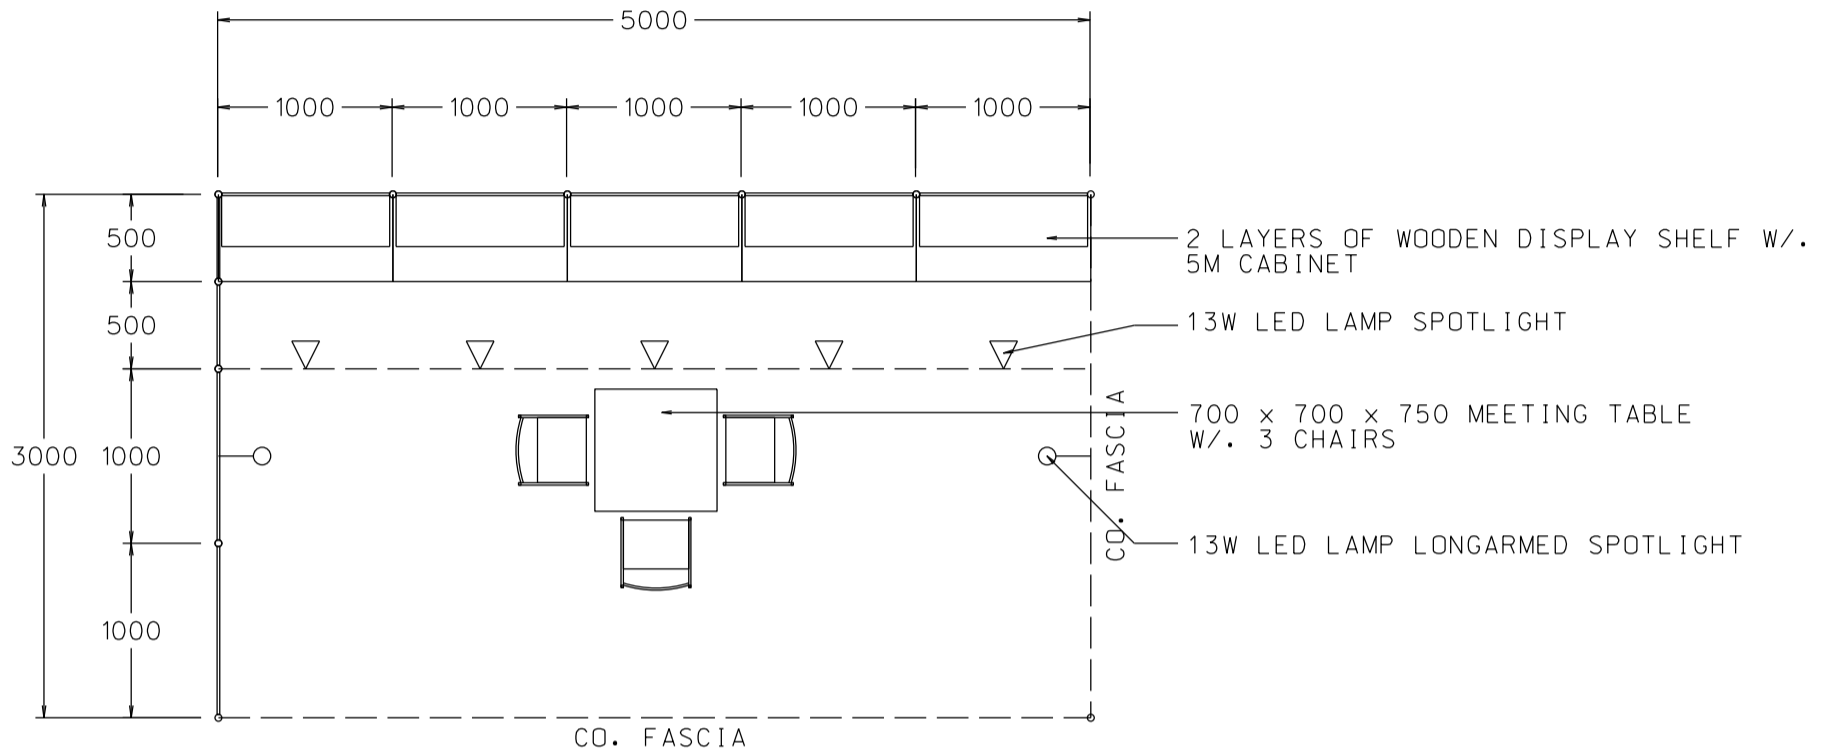

### 5M(W) x 3M(D) Standard Booth (Right Corner)

五米(闊)乘三米(深)標準攤位(右邊角位)

BOOTH SPECIFICATIONS 攤位規格		QTY.
	1000W x 500D x 750H LOCKABLE CABINET 有鎖儲物櫃	5
	2000W x 300D WOODEN DISPLAY SHELF 層板	2
	3000W x 300D WOODEN DISPLAY SHELF 層板	2
	13W LED LAMP SPOTLIGHT (YELLOW LIGHT) 13瓦特LED燈膽短臂射燈 (黃光)	5
	13W LED LAMP LONGARMED SPOTLIGHT (YELLOW LIGHT) 13瓦特LED燈膽長臂射燈 (黃光)	2
	700W x 700D x 750H MEETING TABLE 會議桌 (正方檯)	1
	BLACK LEATHER CHAIR 黑皮椅	3
	CEILING BEAM 天花樑	5M
	RUBBISH BIN & CARPET 廢紙箱及地毯 (15sqm.)	