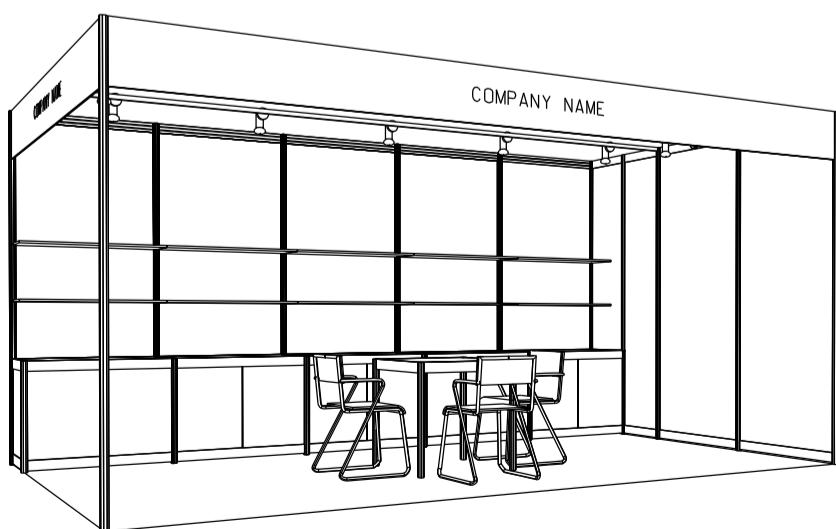

Hong Kong International Home Textiles and Furnishings Fair

香港國際家用紡織品展

5M(W) x 3M(D) Standard Booth (Left Corner)

五米(闊)乘三米(深)標準攤位(左邊角位)

BOOTH SPECIFICATIONS 攤位規格		QTY.
	1000W x 500D x 750H LOCKABLE CABINET 有鎖儲物櫃	5
	2000W x 300D WOODEN DISPLAY SHELF 層板	2
	3000W x 300D WOODEN DISPLAY SHELF 層板	2
	13W LED LAMP SPOTLIGHT (YELLOW LIGHT) 13瓦特LED燈膽短臂射燈 (黃光)	5
	13W LED LAMP LONGARMED SPOTLIGHT (YELLOW LIGHT) 13瓦特LED燈膽長臂射燈 (黃光)	2
	700W x 700D x 750H MEETING TABLE 會議桌 (正方檯)	1
	BLACK LEATHER CHAIR 黑皮椅	3
	CEILING BEAM 天花樑	5M
	RUBBISH BIN & CARPET 廢紙箱及地毯 (15sqm.)	