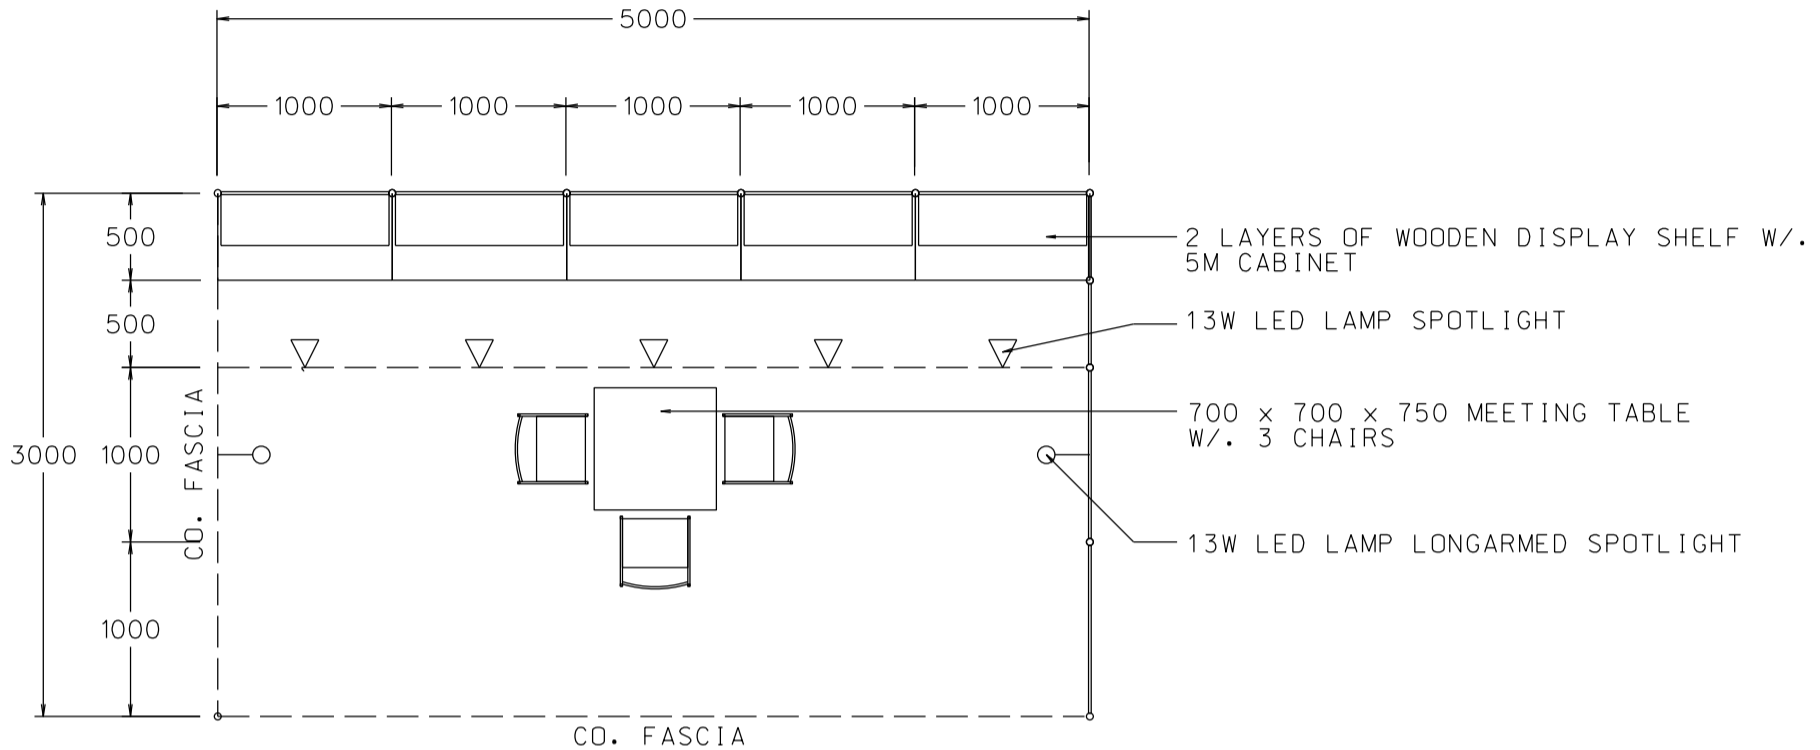

Hong Kong International Home Textiles and Furnishings Fair

香港國際家用紡織品展

5M(W) x 3M(D) Standard Booth (Left Corner)

五米(闊)乘三米(深)標準攤位(左邊角位)

BOOTH SPECIFICATIONS 攤位規格		QTY.
	1000W x 500D x 750H LOCKABLE CABINET 有鎖儲物櫃	5
	2000W x 300D WOODEN DISPLAY SHELF 層板	2
	3000W x 300D WOODEN DISPLAY SHELF 層板	2
	13W LED LAMP SPOTLIGHT (YELLOW LIGHT) 13瓦特LED燈膽短臂射燈 (黃光)	5
	13W LED LAMP LONGARMED SPOTLIGHT (YELLOW LIGHT) 13瓦特LED燈膽長臂射燈 (黃光)	2
	700W x 700D x 750H MEETING TABLE 會議桌 (正方檯)	1
	BLACK LEATHER CHAIR 黑皮椅	3
	CEILING BEAM 天花樑	5M
	RUBBISH BIN & CARPET 廢紙箱及地毯 (15sqm.)	