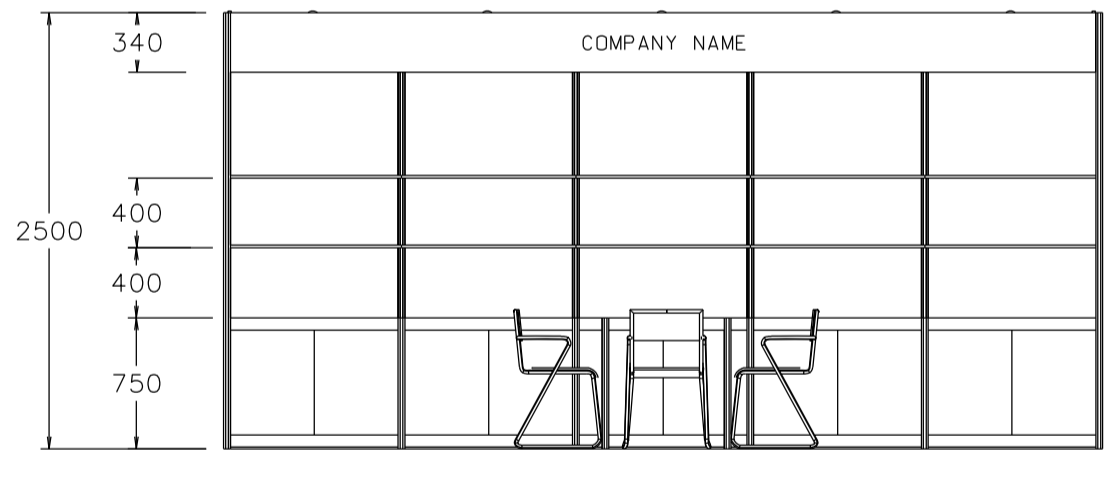

Hong Kong International Home Textiles and Furnishings Fair

香港國際家用紡織品展

5M(W) x 3M(D) Standard Booth (Left Corner)

五米(闊)乘三米(深)標準攤位(左邊角位)

BOOTH SPECIFICATIONS 攤位規格		QTY.
	1000W x 500D x 750H LOCKABLE CABINET 有鎖儲物櫃	5
	2000W x 300D WOODEN DISPLAY SHELF 層板	2
	3000W x 300D WOODEN DISPLAY SHELF 層板	2
	13W LED LAMP SPOTLIGHT (YELLOW LIGHT) 13瓦特LED燈膽短臂射燈 (黃光)	5
	13W LED LAMP LONGARMED SPOTLIGHT (YELLOW LIGHT) 13瓦特LED燈膽長臂射燈 (黃光)	2
	700W x 700D x 750H MEETING TABLE 會議桌 (正方檯)	1
	BLACK LEATHER CHAIR 黑皮椅	3
	CEILING BEAM 天花樑	5M
	RUBBISH BIN & CARPET 廢紙箱及地毯 (15sqm.)	