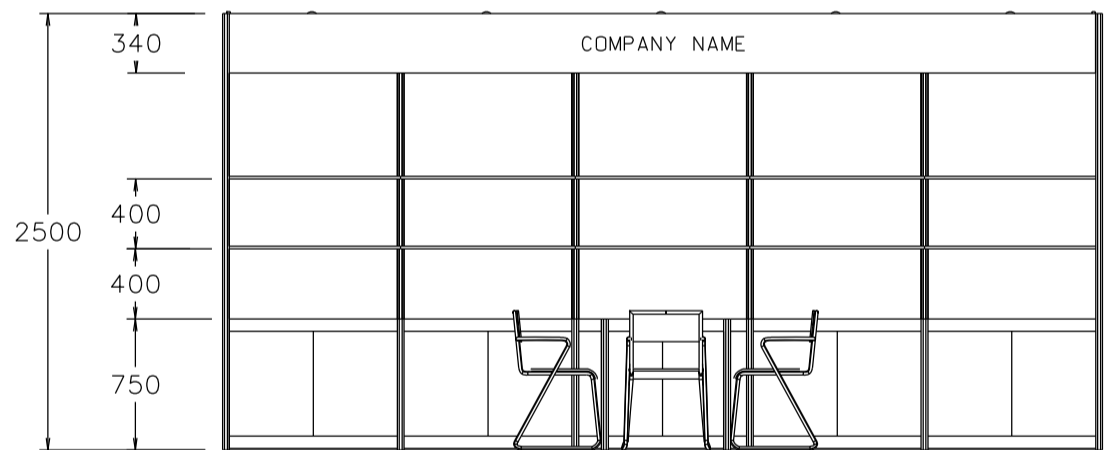

### 5M(W) x 3M(D) Standard Booth

五米(闊)乘三米(深)標準攤位

BOOTH SPECIFICATIONS 攤位規格		QTY.
	1000W x 500D x 750H LOCKABLE CABINET 有鎖儲物櫃	5
	2000W x 300D WOODEN DISPLAY SHELF 層板	2
	3000W x 300D WOODEN DISPLAY SHELF 層板	2
	13W LED LAMP SPOTLIGHT (YELLOW LIGHT) 13瓦特LED燈膽短臂射燈 (黃光)	5
	13W LED LAMP LONGARMED SPOTLIGHT (YELLOW LIGHT) 13瓦特LED燈膽長臂射燈 (黃光)	2
	700W x 700D x 750H MEETING TABLE 會議桌 (正方檯)	1
	BLACK LEATHER CHAIR 黑皮椅	3
	CEILING BEAM 天花樑	5M
	RUBBISH BIN & CARPET 廢紙箱及地毯 (15sqm.)	