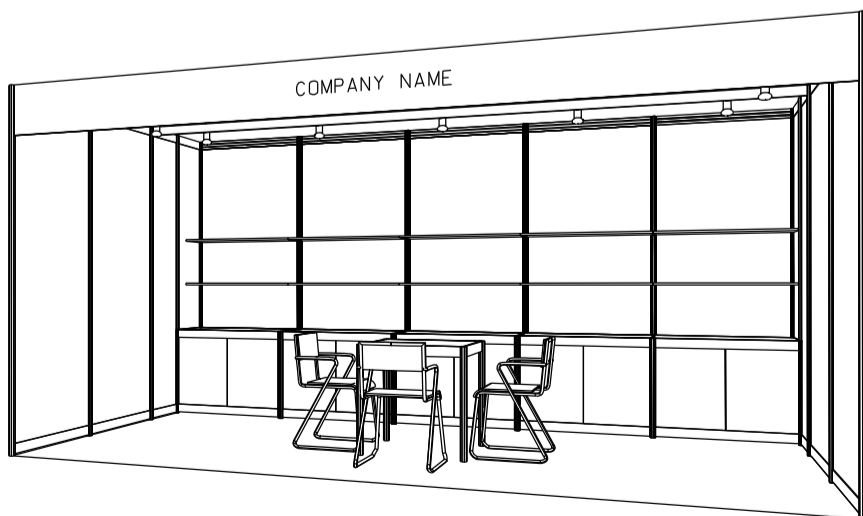

### 5M(W) x 3M(D) Standard Booth

五米(闊)乘三米(深)標準攤位

BOOTH SPECIFICATIONS 攤位規格		QTY.
	1000W x 500D x 750H LOCKABLE CABINET 有鎖儲物櫃	5
	2000W x 300D WOODEN DISPLAY SHELF 層板	2
	3000W x 300D WOODEN DISPLAY SHELF 層板	2
	13W LED LAMP SPOTLIGHT (YELLOW LIGHT) 13瓦特LED燈膽短臂射燈 (黃光)	5
	13W LED LAMP LONGARMED SPOTLIGHT (YELLOW LIGHT) 13瓦特LED燈膽長臂射燈 (黃光)	2
	700W x 700D x 750H MEETING TABLE 會議桌 (正方檯)	1
	BLACK LEATHER CHAIR 黑皮椅	3
	CEILING BEAM 天花樑	5M
	RUBBISH BIN & CARPET 廢紙箱及地毯 (15sqm.)	