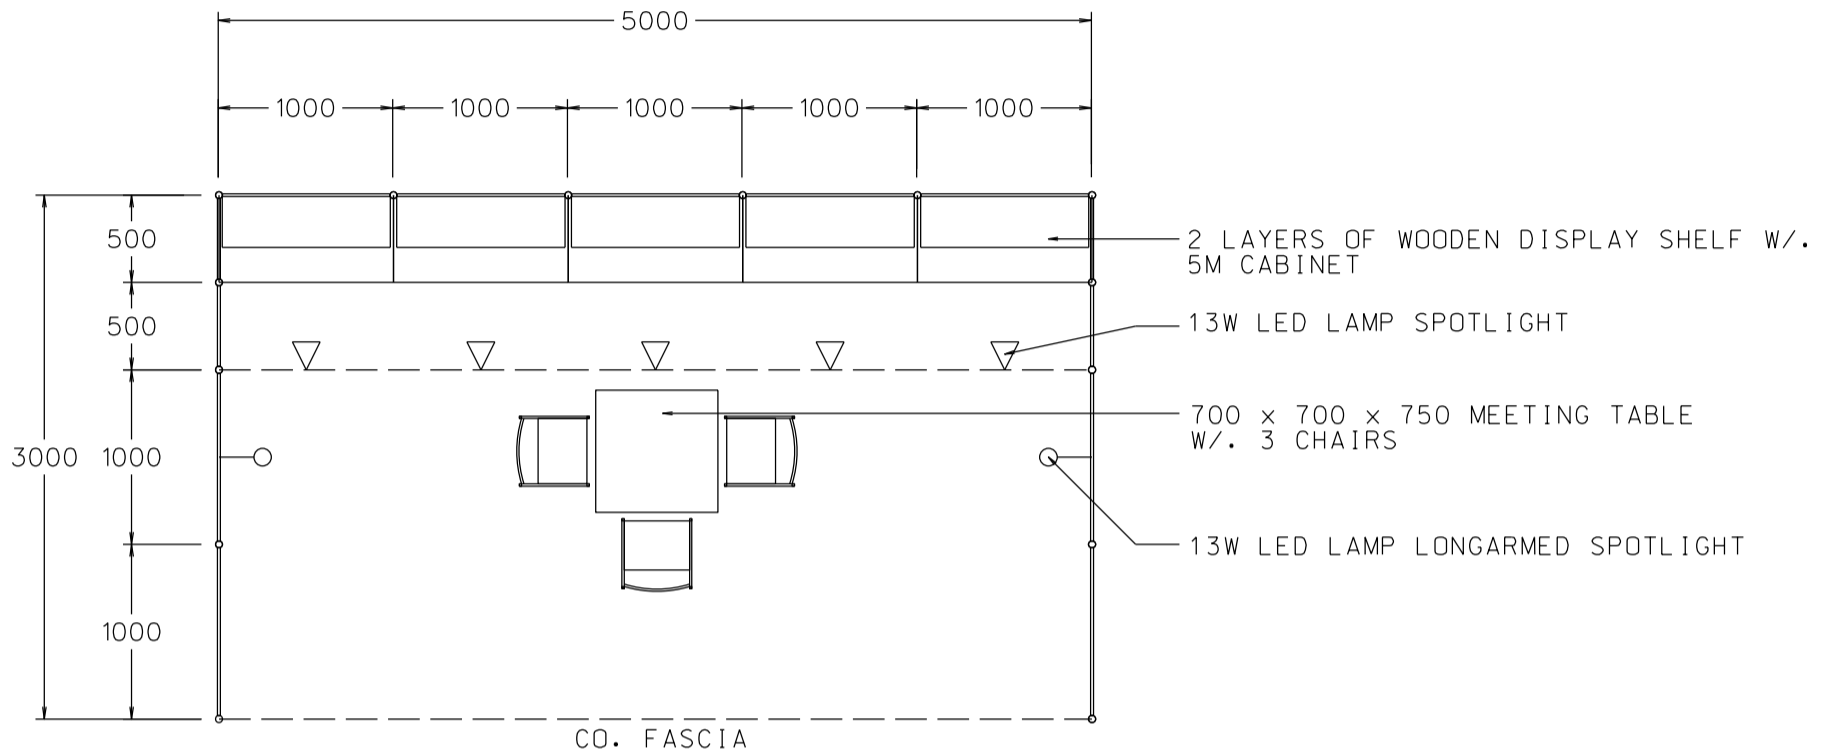

### 5M(W) x 3M(D) Standard Booth

五米(闊)乘三米(深)標準攤位

BOOTH SPECIFICATIONS 攤位規格		QTY.
	1000W x 500D x 750H LOCKABLE CABINET 有鎖儲物櫃	5
	2000W x 300D WOODEN DISPLAY SHELF 層板	2
	3000W x 300D WOODEN DISPLAY SHELF 層板	2
	13W LED LAMP SPOTLIGHT (YELLOW LIGHT) 13瓦特LED燈膽短臂射燈 (黃光)	5
	13W LED LAMP LONGARMED SPOTLIGHT (YELLOW LIGHT) 13瓦特LED燈膽長臂射燈 (黃光)	2
	700W x 700D x 750H MEETING TABLE 會議桌 (正方檯)	1
	BLACK LEATHER CHAIR 黑皮椅	3
	CEILING BEAM 天花樑	5M
	RUBBISH BIN & CARPET 廢紙箱及地毯 (15sqm.)	