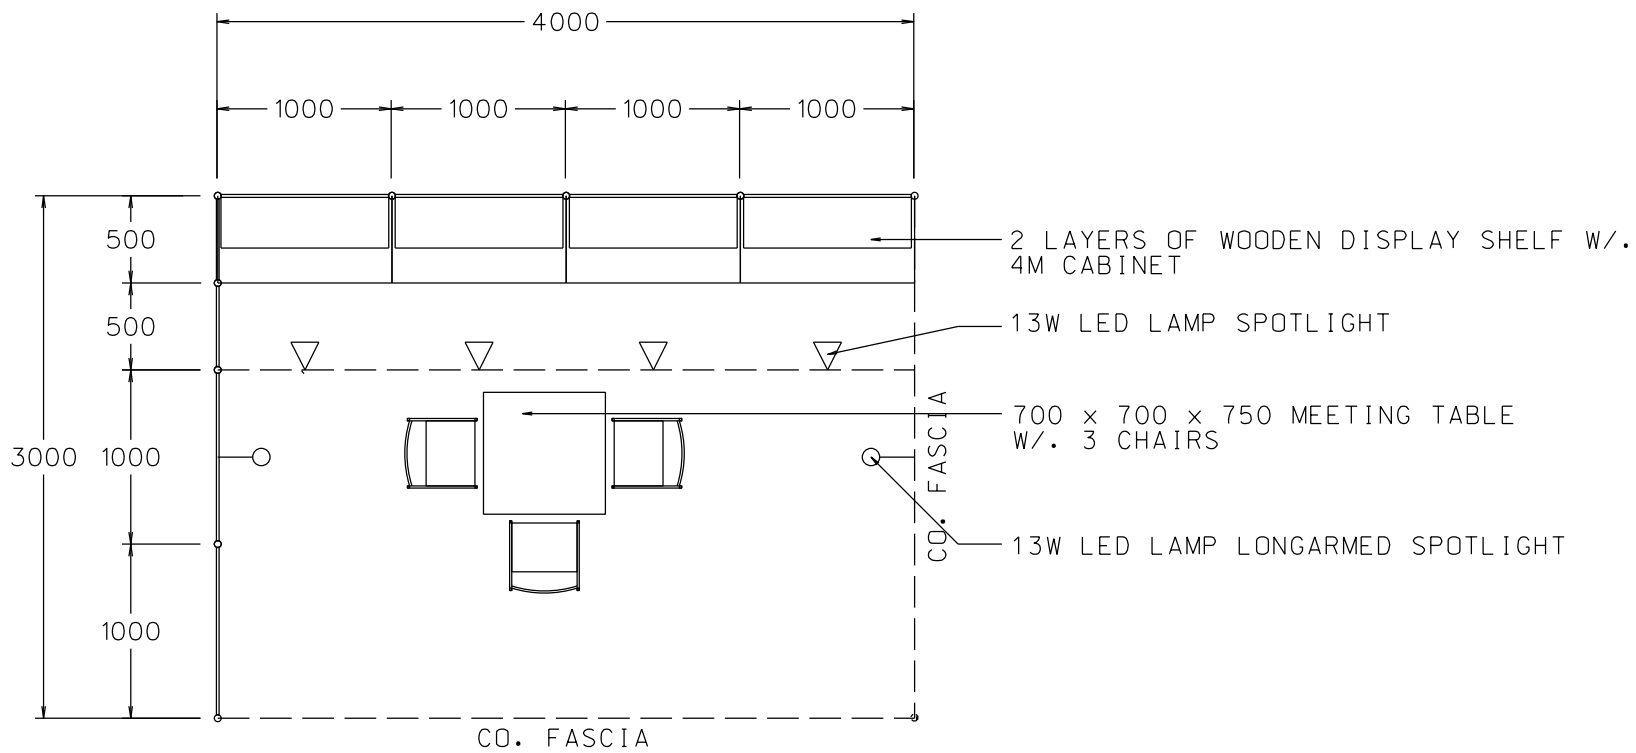

Hong Kong International Home Textiles and Furnishings Fair

香港國際家用紡織品展

4M(W) x 3M(D) Standard Booth (Right Corner)

四米(闊)乘三米(深)標準攤位(右邊角位)

BOOTH SPECIFICATIONS 攤位規格		QTY.
	1000W x 500D x 750H LOCKABLE CABINET 有鎖儲物櫃	4
	2000W x 300D WOODEN DISPLAY SHELF 層板	4
	13W LED LAMP SPOTLIGHT (YELLOW LIGHT) 13瓦特LED燈膽短臂射燈 (黃光)	4
	13W LED LAMP LONGARMED SPOTLIGHT (YELLOW LIGHT) 13瓦特LED燈膽長臂射燈 (黃光)	2
	700W x 700D x 750H MEETING TABLE 會議桌 (正方檯)	1
	BLACK LEATHER CHAIR 黑皮椅	3
	CEILING BEAM 天花樑	4M
	RUBBISH BIN & CARPET 廢紙箱及地毯 (12sqm.)	