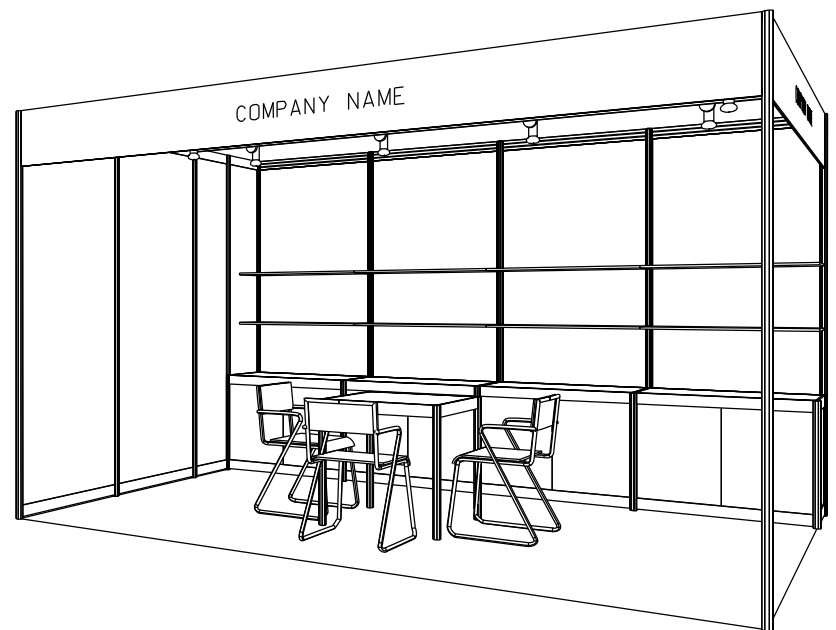

Hong Kong International Home Textiles and Furnishings Fair

香港國際家用紡織品展

4M(W) x 3M(D) Standard Booth (Right Corner)

四米(闊)乘三米(深)標準攤位(右邊角位)

BOOTH SPECIFICATIONS 攤位規格		QTY.
	1000W x 500D x 750H LOCKABLE CABINET 有鎖儲物櫃	4
	2000W x 300D WOODEN DISPLAY SHELF 層板	4
	13W LED LAMP SPOTLIGHT (YELLOW LIGHT) 13瓦特LED燈膽短臂射燈 (黃光)	4
	13W LED LAMP LONGARMED SPOTLIGHT (YELLOW LIGHT) 13瓦特LED燈膽長臂射燈 (黃光)	2
	700W x 700D x 750H MEETING TABLE 會議桌 (正方檯)	1
	BLACK LEATHER CHAIR 黑皮椅	3
	CEILING BEAM 天花樑	4M
	RUBBISH BIN & CARPET 廢紙箱及地毯 (12sqm.)	