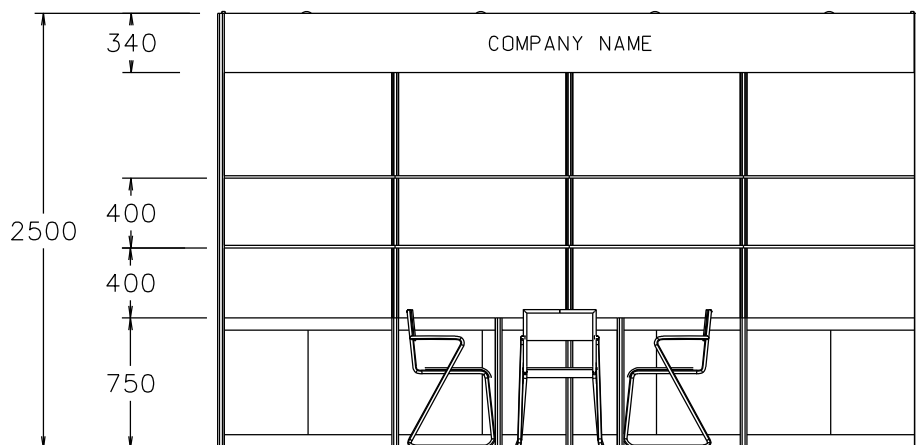

Hong Kong International Home Textiles and Furnishings Fair

香港國際家用紡織品展

4M(W) x 3M(D) Standard Booth (Right Corner)

四米(闊)乘三米(深)標準攤位(右邊角位)

BOOTH SPECIFICATIONS 攤位規格		QTY.
	1000W x 500D x 750H LOCKABLE CABINET 有鎖儲物櫃	4
	2000W x 300D WOODEN DISPLAY SHELF 層板	4
	13W LED LAMP SPOTLIGHT (YELLOW LIGHT) 13瓦特LED燈膽短臂射燈 (黃光)	4
	13W LED LAMP LONGARMED SPOTLIGHT (YELLOW LIGHT) 13瓦特LED燈膽長臂射燈 (黃光)	2
	700W x 700D x 750H MEETING TABLE 會議桌 (正方檯)	1
	BLACK LEATHER CHAIR 黑皮椅	3
	CEILING BEAM 天花樑	4M
	RUBBISH BIN & CARPET 廢紙箱及地毯 (12sqm.)	