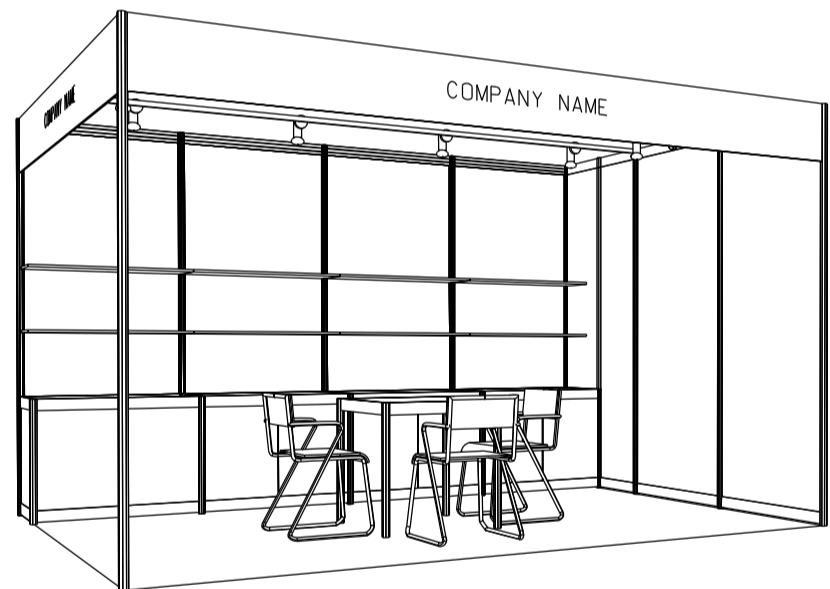

Hong Kong International Home Textiles and Furnishings Fair

香港國際家用紡織品展

4M(W) x 3M(D) Standard Booth (Left Corner)

四米(闊)乘三米(深)標準攤位(左邊角位)

BOOTH SPECIFICATIONS 攤位規格		QTY.
	1000W x 500D x 750H LOCKABLE CABINET 有鎖儲物櫃	4
	2000W x 300D WOODEN DISPLAY SHELF 層板	4
	13W LED LAMP SPOTLIGHT (YELLOW LIGHT) 13瓦特LED燈膽短臂射燈 (黃光)	4
	13W LED LAMP LONGARMED SPOTLIGHT (YELLOW LIGHT) 13瓦特LED燈膽長臂射燈 (黃光)	2
	700W x 700D x 750H MEETING TABLE 會議桌 (正方檯)	1
	BLACK LEATHER CHAIR 黑皮椅	3
	CEILING BEAM 天花樑	4M
	RUBBISH BIN & CARPET 廢紙箱及地毯 (12sqm.)	