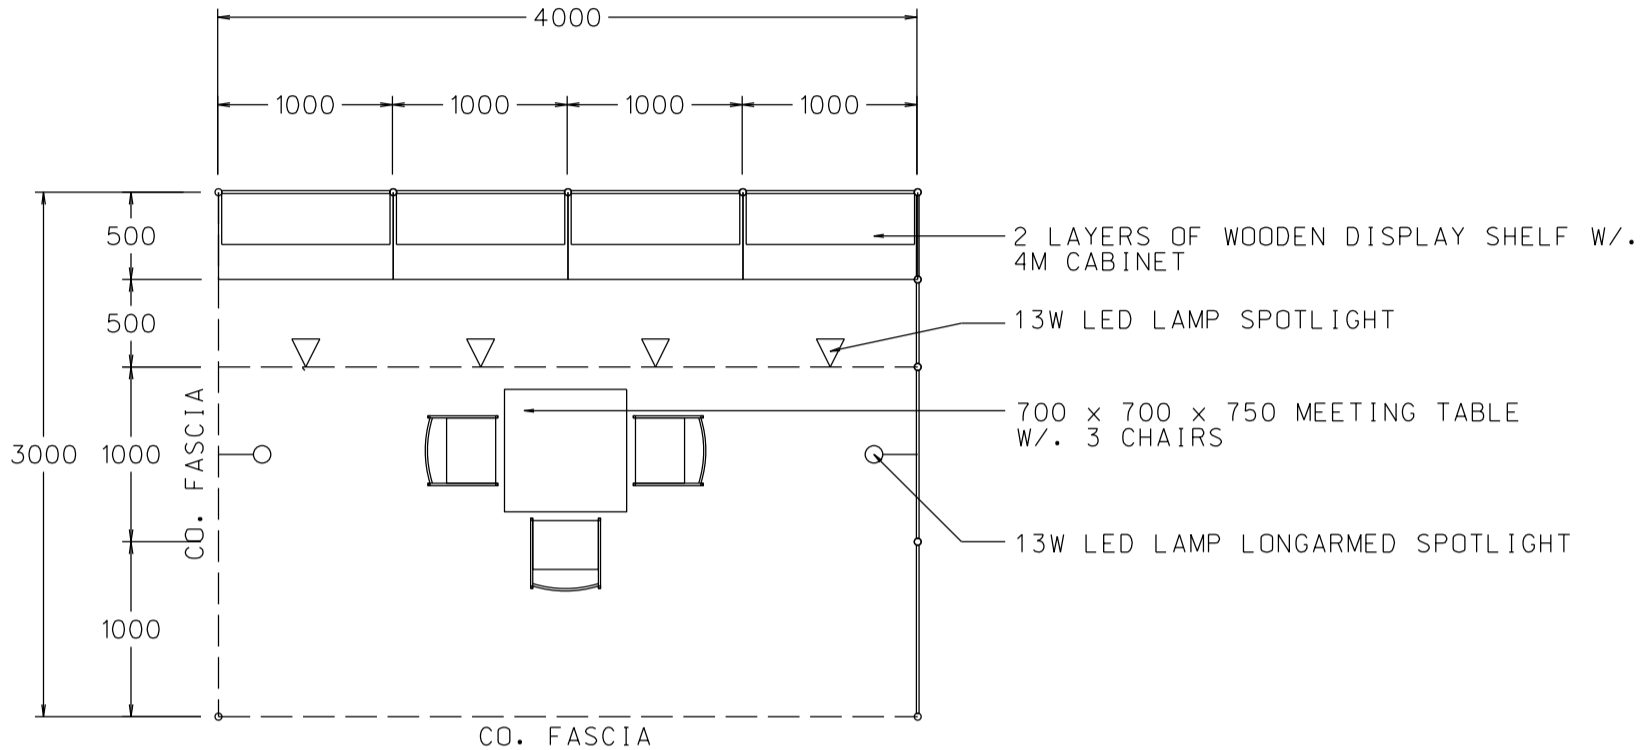

Hong Kong International Home Textiles and Furnishings Fair

香港國際家用紡織品展

4M(W) x 3M(D) Standard Booth (Left Corner)

四米(闊)乘三米(深)標準攤位(左邊角位)

BOOTH SPECIFICATIONS 攤位規格		QTY.
	1000W x 500D x 750H LOCKABLE CABINET 有鎖儲物櫃	4
	2000W x 300D WOODEN DISPLAY SHELF 層板	4
	13W LED LAMP SPOTLIGHT (YELLOW LIGHT) 13瓦特LED燈膽短臂射燈 (黃光)	4
	13W LED LAMP LONGARMED SPOTLIGHT (YELLOW LIGHT) 13瓦特LED燈膽長臂射燈 (黃光)	2
	700W x 700D x 750H MEETING TABLE 會議桌 (正方檯)	1
	BLACK LEATHER CHAIR 黑皮椅	3
	CEILING BEAM 天花樑	4M
	RUBBISH BIN & CARPET 廢紙箱及地毯 (12sqm.)	