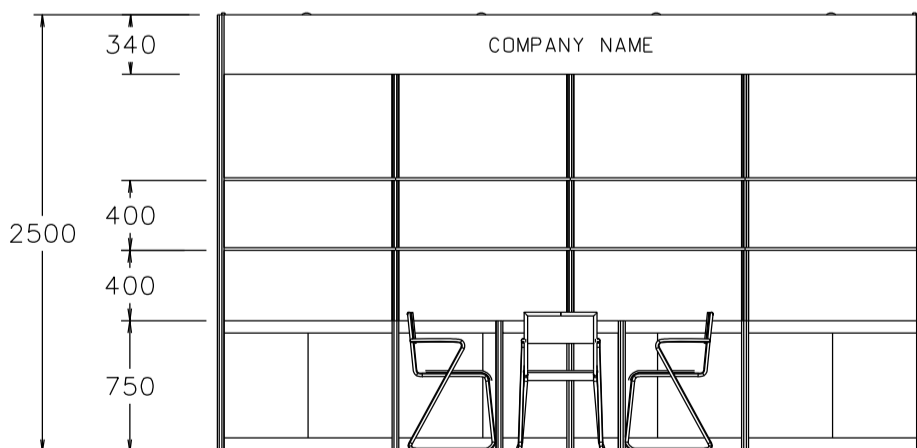

Hong Kong International Home Textiles and Furnishings Fair

香港國際家用紡織品展

4M(W) x 3M(D) Standard Booth (Left Corner)

四米(闊)乘三米(深)標準攤位(左邊角位)

BOOTH SPECIFICATIONS 攤位規格		QTY.
	1000W x 500D x 750H LOCKABLE CABINET 有鎖儲物櫃	4
	2000W x 300D WOODEN DISPLAY SHELF 層板	4
	13W LED LAMP SPOTLIGHT (YELLOW LIGHT) 13瓦特LED燈膽短臂射燈 (黃光)	4
	13W LED LAMP LONGARMED SPOTLIGHT (YELLOW LIGHT) 13瓦特LED燈膽長臂射燈 (黃光)	2
	700W x 700D x 750H MEETING TABLE 會議桌 (正方檯)	1
	BLACK LEATHER CHAIR 黑皮椅	3
	CEILING BEAM 天花樑	4M
	RUBBISH BIN & CARPET 廢紙箱及地毯 (12sqm.)	