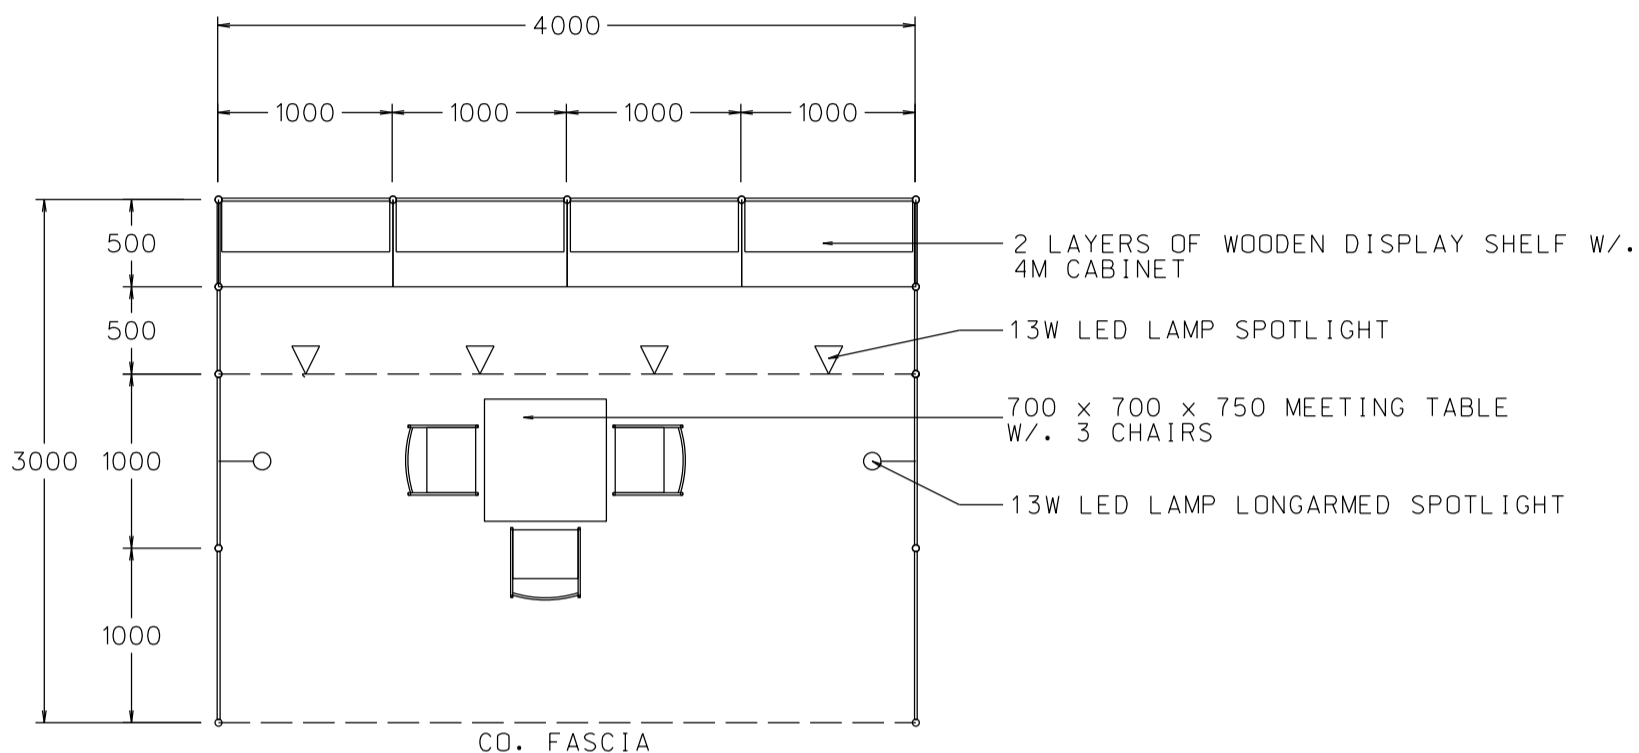

Hong Kong International Home Textiles and Furnishings Fair

香港國際家用紡織品展

4M(W) x 3M(D) Standard Booth

四米(闊)乘三米(深)標準攤位

BOOTH SPECIFICATIONS 攤位規格		QTY.
	1000W x 500D x 750H LOCKABLE CABINET 有鎖儲物櫃	4
	2000W x 300D WOODEN DISPLAY SHELF 層板	4
	13W LED LAMP SPOTLIGHT (YELLOW LIGHT) 13瓦特LED燈膽短臂射燈 (黃光)	4
	13W LED LAMP LONGARMED SPOTLIGHT (YELLOW LIGHT) 13瓦特LED燈膽長臂射燈 (黃光)	2
	700W x 700D x 750H MEETING TABLE 會議桌 (正方檯)	1
	BLACK LEATHER CHAIR 黑皮椅	3
	CEILING BEAM 天花樑	4M
	RUBBISH BIN & CARPET 廢紙箱及地毯 (12sqm.)	