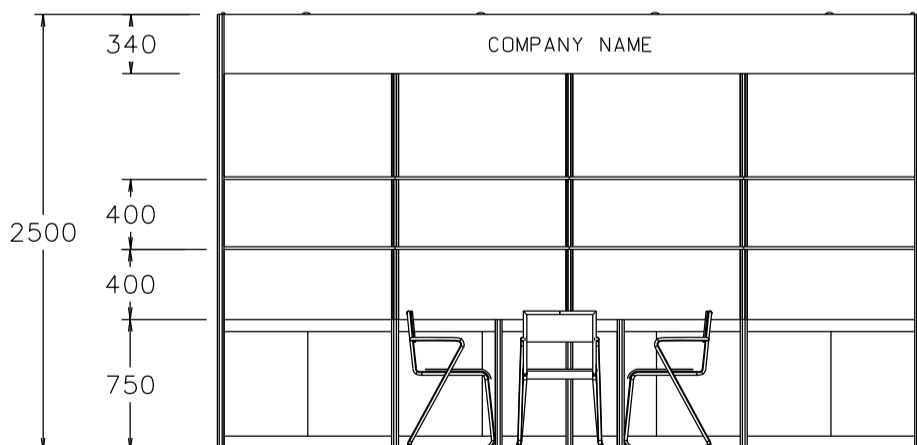

Hong Kong International Home Textiles and Furnishings Fair

香港國際家用紡織品展

4M(W) x 3M(D) Standard Booth

四米(闊)乘三米(深)標準攤位

BOOTH SPECIFICATIONS 攤位規格		QTY.
	1000W x 500D x 750H LOCKABLE CABINET 有鎖儲物櫃	4
	2000W x 300D WOODEN DISPLAY SHELF 層板	4
	13W LED LAMP SPOTLIGHT (YELLOW LIGHT) 13瓦特LED燈膽短臂射燈 (黃光)	4
	13W LED LAMP LONGARMED SPOTLIGHT (YELLOW LIGHT) 13瓦特LED燈膽長臂射燈 (黃光)	2
	700W x 700D x 750H MEETING TABLE 會議桌 (正方檯)	1
	BLACK LEATHER CHAIR 黑皮椅	3
	CEILING BEAM 天花樑	4M
	RUBBISH BIN & CARPET 廢紙箱及地毯 (12sqm.)	