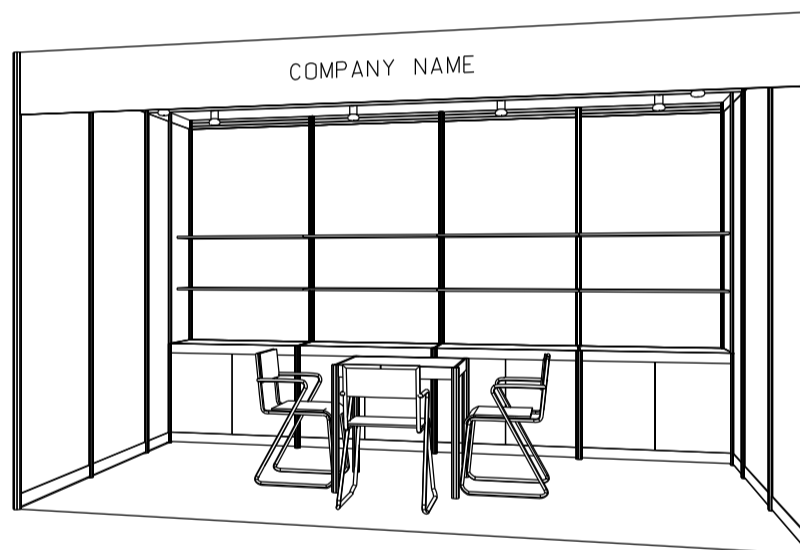

Hong Kong International Home Textiles and Furnishings Fair

香港國際家用紡織品展

4M(W) x 3M(D) Standard Booth

四米(闊)乘三米(深)標準攤位

BOOTH SPECIFICATIONS 攤位規格		QTY.
	1000W x 500D x 750H LOCKABLE CABINET 有鎖儲物櫃	4
	2000W x 300D WOODEN DISPLAY SHELF 層板	4
	13W LED LAMP SPOTLIGHT (YELLOW LIGHT) 13瓦特LED燈膽短臂射燈 (黃光)	4
	13W LED LAMP LONGARMED SPOTLIGHT (YELLOW LIGHT) 13瓦特LED燈膽長臂射燈 (黃光)	2
	700W x 700D x 750H MEETING TABLE 會議桌 (正方檯)	1
	BLACK LEATHER CHAIR 黑皮椅	3
	CEILING BEAM 天花樑	4M
	RUBBISH BIN & CARPET 廢紙箱及地毯 (12sqm.)	