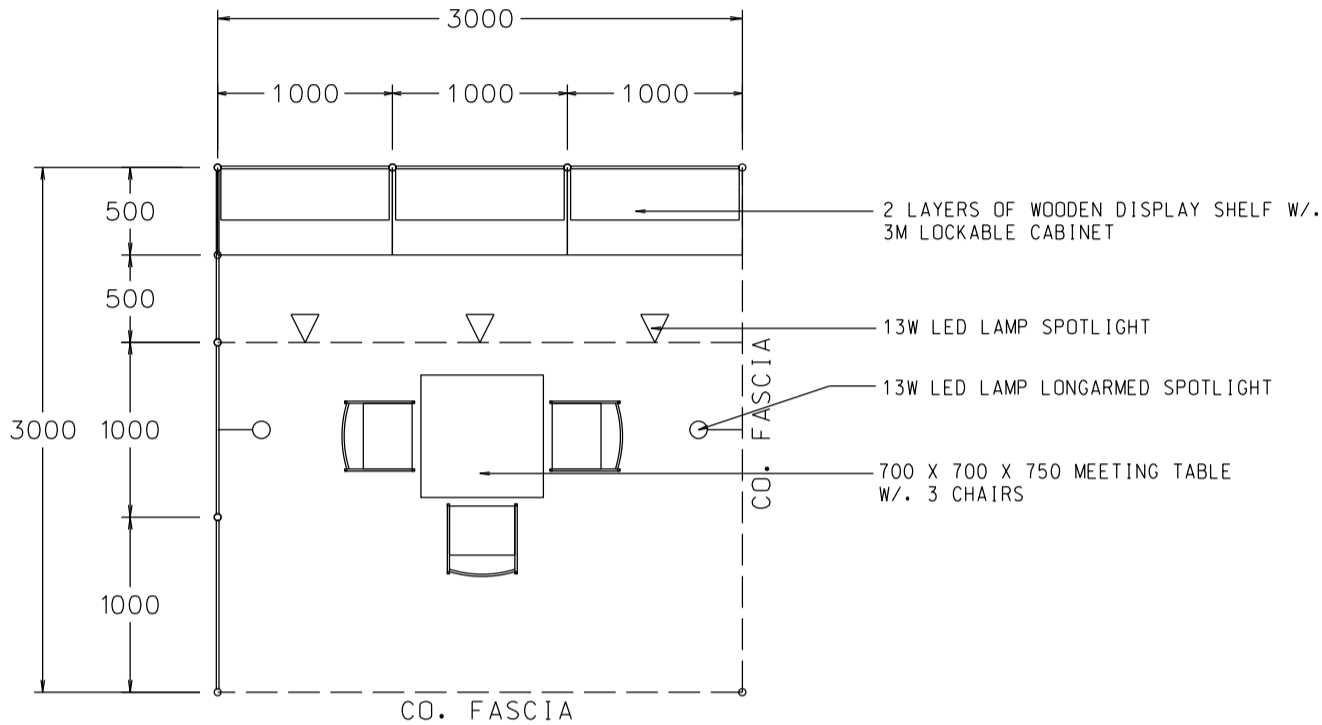

### 3M(W) x 3M(D) Standard Booth (Right Corner)

三米(闊)乘三米(深)標準攤位(右邊角位)

BOOTH SPECIFICATIONS 攤位規格		QTY.
	1000W x 500D x 750H LOCKABLE CABINET 有鎖儲物櫃	3
	3000W x 300D WOODEN DISPLAY SHELF 層板	2
	13W LED LAMP SPOTLIGHT (YELLOW LIGHT) 13瓦特LED燈膽短臂射燈 (黃光)	3
	13W LED LAMP LONGARMED SPOTLIGHT (YELLOW LIGHT) 13瓦特LED燈膽長臂射燈 (黃光)	2
	700W x 700D x 750H MEETING TABLE 會議桌 (正方檯)	1
	BLACK LEATHER CHAIR 黑皮椅	3
	CEILING BEAM 天花樑	3M
	RUBBISH BIN & CARPET 廢紙箱及地毯 (9sqm.)	