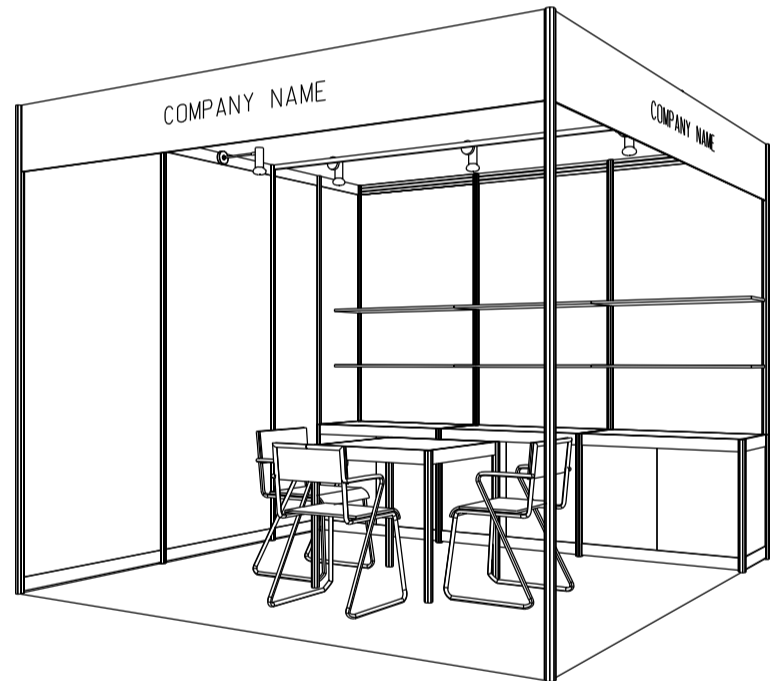

### 3M(W) x 3M(D) Standard Booth (Right Corner)

三米(闊)乘三米(深)標準攤位(右邊角位)

BOOTH SPECIFICATIONS 攤位規格		QTY.
	1000W x 500D x 750H LOCKABLE CABINET 有鎖儲物櫃	3
	3000W x 300D WOODEN DISPLAY SHELF 層板	2
	13W LED LAMP SPOTLIGHT (YELLOW LIGHT) 13瓦特LED燈膽短臂射燈 (黃光)	3
	13W LED LAMP LONGARMED SPOTLIGHT (YELLOW LIGHT) 13瓦特LED燈膽長臂射燈 (黃光)	2
	700W x 700D x 750H MEETING TABLE 會議桌 (正方檯)	1
	BLACK LEATHER CHAIR 黑皮椅	3
	CEILING BEAM 天花樑	3M
	RUBBISH BIN & CARPET 廢紙箱及地毯 (9sqm.)	