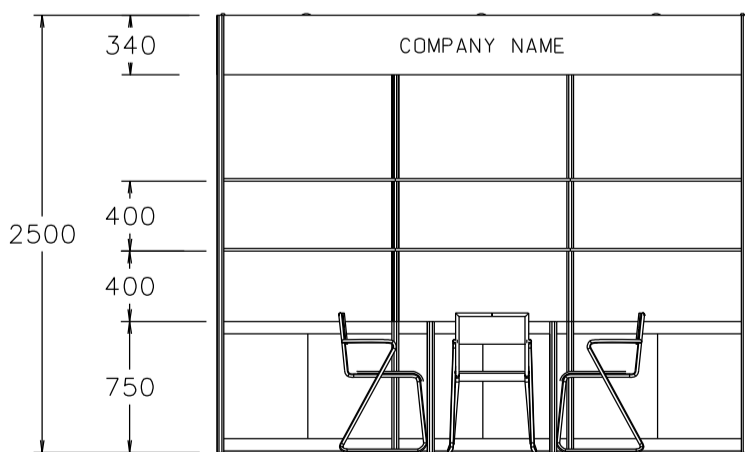

### 3M(W) x 3M(D) Standard Booth (Right Corner)

三米(闊)乘三米(深)標準攤位(右邊角位)

BOOTH SPECIFICATIONS 攤位規格		QTY.
	1000W x 500D x 750H LOCKABLE CABINET 有鎖儲物櫃	3
	3000W x 300D WOODEN DISPLAY SHELF 層板	2
	13W LED LAMP SPOTLIGHT (YELLOW LIGHT) 13瓦特LED燈膽短臂射燈 (黃光)	3
	13W LED LAMP LONGARMED SPOTLIGHT (YELLOW LIGHT) 13瓦特LED燈膽長臂射燈 (黃光)	2
	700W x 700D x 750H MEETING TABLE 會議桌 (正方檯)	1
	BLACK LEATHER CHAIR 黑皮椅	3
	CEILING BEAM 天花樑	3M
	RUBBISH BIN & CARPET 廢紙箱及地毯 (9sqm.)	