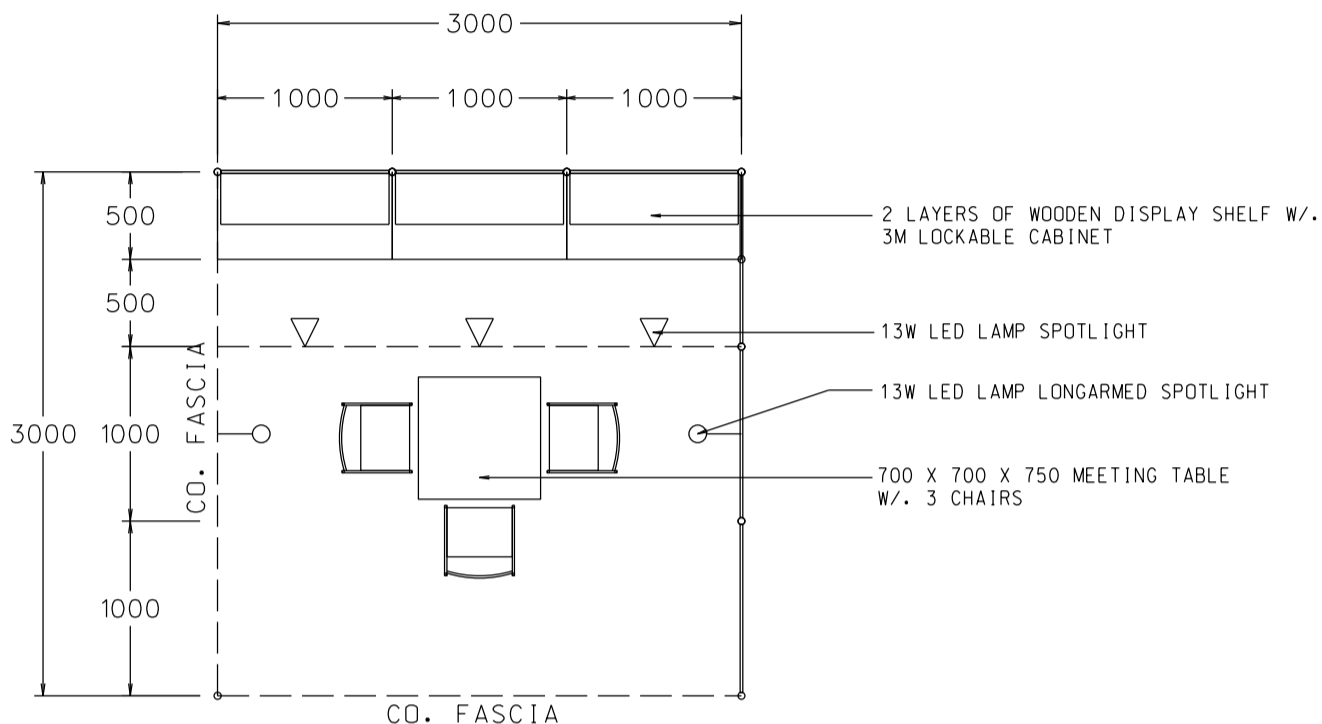

Hong Kong International Home Textiles and Furnishings Fair

香港國際家用紡織品展

3M(W) x 3M(D) Standard Booth (Left Corner)

三米(闊)乘三米(深)標準攤位(左邊角位)

BOOTH SPECIFICATIONS 攤位規格		QTY.
	1000W x 500D x 750H LOCKABLE CABINET 有鎖儲物櫃	3
	3000W x 300D WOODEN DISPLAY SHELF 層板	2
	13W LED LAMP SPOTLIGHT (YELLOW LIGHT) 13瓦特LED燈膽短臂射燈 (黃光)	3
	13W LED LAMP LONGARMED SPOTLIGHT (YELLOW LIGHT) 13瓦特LED燈膽長臂射燈 (黃光)	2
	700W x 700D x 750H MEETING TABLE 會議桌 (正方檯)	1
	BLACK LEATHER CHAIR 黑皮椅	3
	CEILING BEAM 天花樑	3M
	RUBBISH BIN & CARPET 廢紙箱及地毯 (9sqm.)	