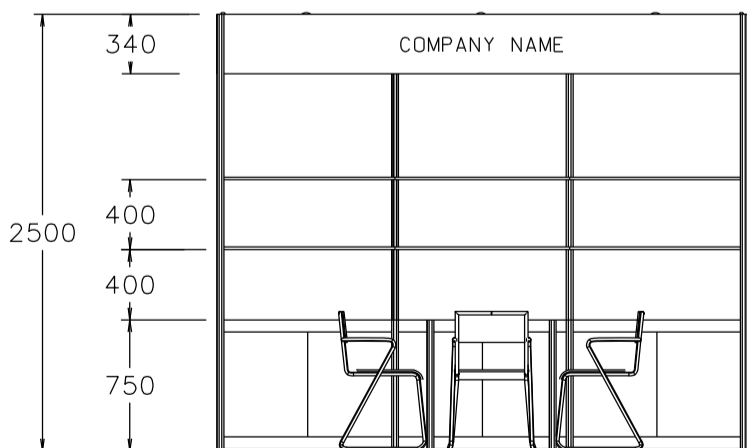

Hong Kong International Home Textiles and Furnishings Fair

香港國際家用紡織品展

3M(W) x 3M(D) Standard Booth (Left Corner)

三米(闊)乘三米(深)標準攤位(左邊角位)

BOOTH SPECIFICATIONS 攤位規格		QTY.
	1000W x 500D x 750H LOCKABLE CABINET 有鎖儲物櫃	3
	3000W x 300D WOODEN DISPLAY SHELF 層板	2
	13W LED LAMP SPOTLIGHT (YELLOW LIGHT) 13瓦特LED燈膽短臂射燈 (黃光)	3
	13W LED LAMP LONGARMED SPOTLIGHT (YELLOW LIGHT) 13瓦特LED燈膽長臂射燈 (黃光)	2
	700W x 700D x 750H MEETING TABLE 會議桌 (正方檯)	1
	BLACK LEATHER CHAIR 黑皮椅	3
	CEILING BEAM 天花樑	3M
	RUBBISH BIN & CARPET 廢紙箱及地毯 (9sqm.)	