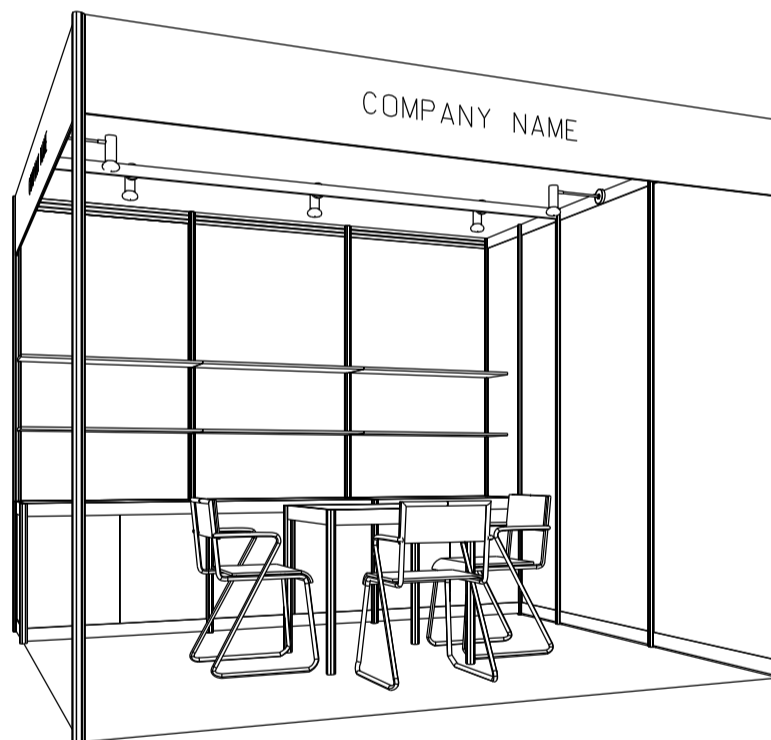

Hong Kong International Home Textiles and Furnishings Fair

香港國際家用紡織品展

3M(W) x 3M(D) Standard Booth (Left Corner)

三米(闊)乘三米(深)標準攤位(左邊角位)

BOOTH SPECIFICATIONS 攤位規格		QTY.
	1000W x 500D x 750H LOCKABLE CABINET 有鎖儲物櫃	3
	3000W x 300D WOODEN DISPLAY SHELF 層板	2
	13W LED LAMP SPOTLIGHT (YELLOW LIGHT) 13瓦特LED燈膽短臂射燈 (黃光)	3
	13W LED LAMP LONGARMED SPOTLIGHT (YELLOW LIGHT) 13瓦特LED燈膽長臂射燈 (黃光)	2
	700W x 700D x 750H MEETING TABLE 會議桌 (正方檯)	1
	BLACK LEATHER CHAIR 黑皮椅	3
	CEILING BEAM 天花樑	3M
	RUBBISH BIN & CARPET 廢紙箱及地毯 (9sqm.)	