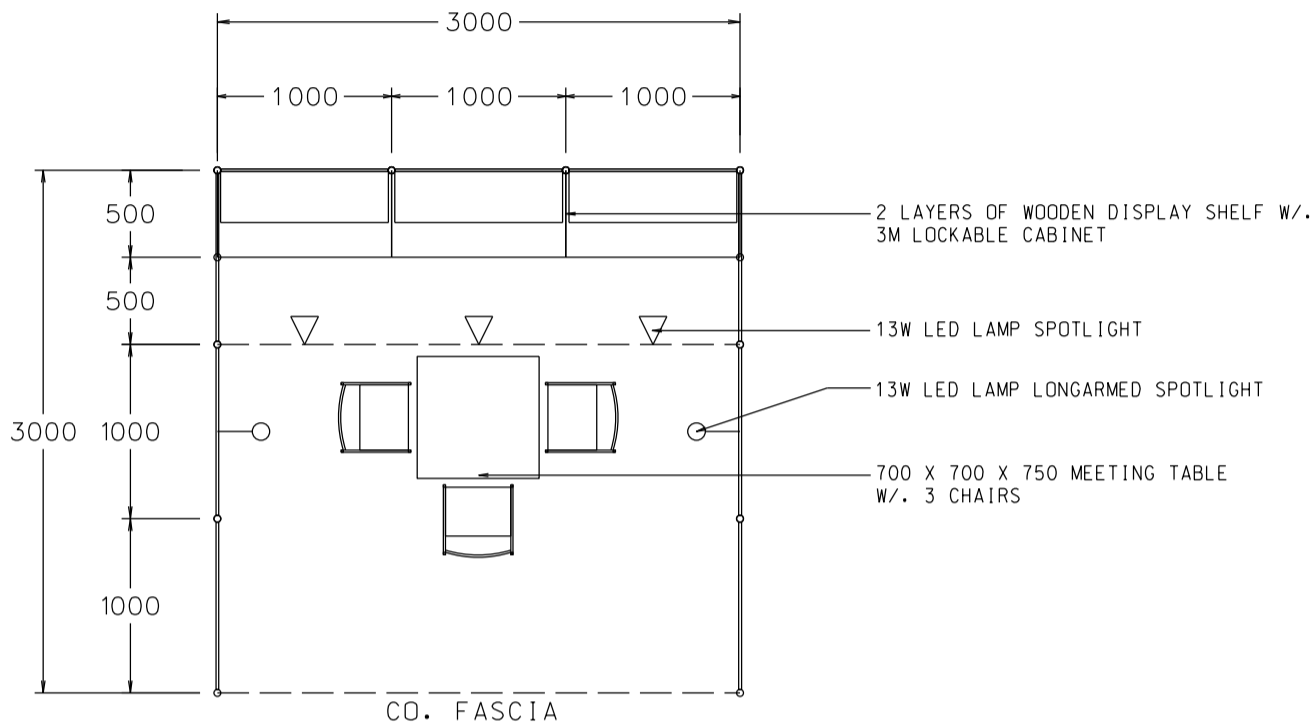

Hong Kong International Home Textiles and Furnishings Fair

香港國際家用紡織品展

3M(W) x 3M(D) Standard Booth

三米(闊)乘三米(深)標準攤位

PLAN

PERSPECTIVE

ELEVATION

BOOTH SPECIFICATIONS 攤位規格		QTY.
	1000W x 500D x 750H LOCKABLE CABINET 有鎖儲物櫃	3
	3000W x 300D WOODEN DISPLAY SHELF 層板	2
	13W LED LAMP SPOTLIGHT (YELLOW LIGHT) 13瓦特LED燈膽短臂射燈 (黃光)	3
	13W LED LAMP LONGARMED SPOTLIGHT (YELLOW LIGHT) 13瓦特LED燈膽長臂射燈 (黃光)	2
	700W x 700D x 750H MEETING TABLE 會議桌 (正方檯)	1
	BLACK LEATHER CHAIR 黑皮椅	3
	CEILING BEAM 天花樑	3M
	RUBBISH BIN & CARPET 廢紙箱及地毯 (9sqm.)	