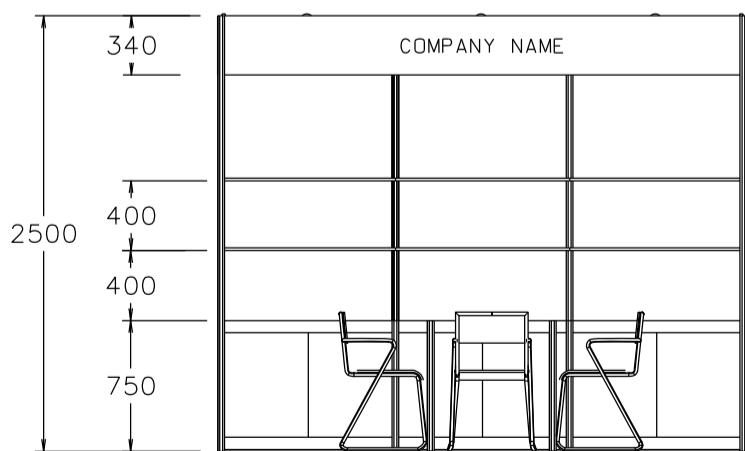

Hong Kong International Home Textiles and Furnishings Fair

香港國際家用紡織品展

3M(W) x 3M(D) Standard Booth

三米(闊)乘三米(深)標準攤位

PLAN

PERSPECTIVE

ELEVATION

BOOTH SPECIFICATIONS 攤位規格		QTY.
	1000W x 500D x 750H LOCKABLE CABINET 有鎖儲物櫃	3
	3000W x 300D WOODEN DISPLAY SHELF 層板	2
	13W LED LAMP SPOTLIGHT (YELLOW LIGHT) 13瓦特LED燈膽短臂射燈 (黃光)	3
	13W LED LAMP LONGARMED SPOTLIGHT (YELLOW LIGHT) 13瓦特LED燈膽長臂射燈 (黃光)	2
	700W x 700D x 750H MEETING TABLE 會議桌 (正方檯)	1
	BLACK LEATHER CHAIR 黑皮椅	3
	CEILING BEAM 天花樑	3M
	RUBBISH BIN & CARPET 廢紙箱及地毯 (9sqm.)	