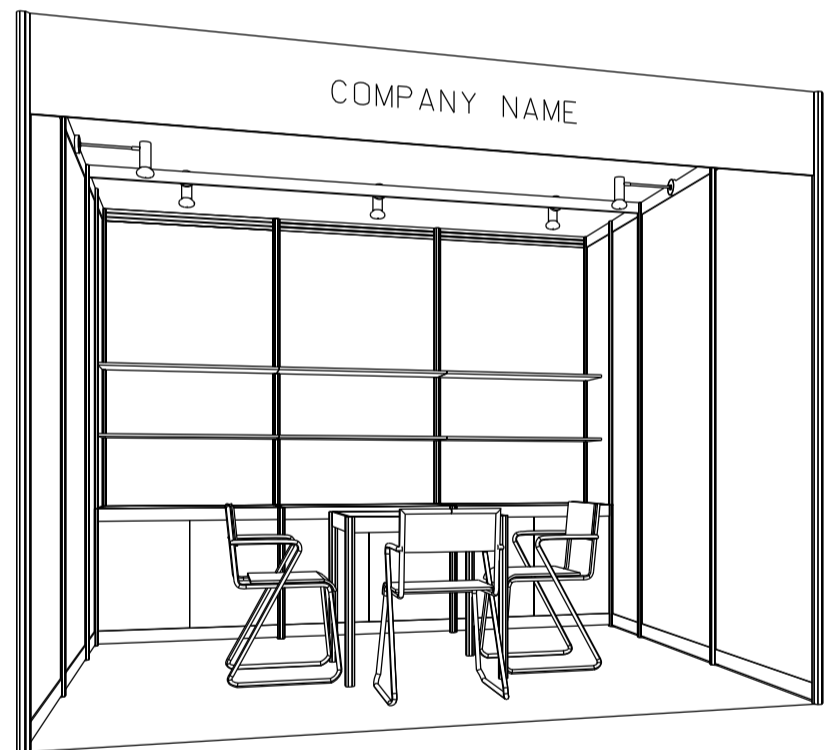

Hong Kong International Home Textiles and Furnishings Fair

香港國際家用紡織品展

3M(W) x 3M(D) Standard Booth

三米(闊)乘三米(深)標準攤位

PLAN

PERSPECTIVE

ELEVATION

BOOTH SPECIFICATIONS 攤位規格		QTY.
	1000W x 500D x 750H LOCKABLE CABINET 有鎖儲物櫃	3
	3000W x 300D WOODEN DISPLAY SHELF 層板	2
	13W LED LAMP SPOTLIGHT (YELLOW LIGHT) 13瓦特LED燈膽短臂射燈 (黃光)	3
	13W LED LAMP LONGARMED SPOTLIGHT (YELLOW LIGHT) 13瓦特LED燈膽長臂射燈 (黃光)	2
	700W x 700D x 750H MEETING TABLE 會議桌 (正方檯)	1
	BLACK LEATHER CHAIR 黑皮椅	3
	CEILING BEAM 天花樑	3M
	RUBBISH BIN & CARPET 廢紙箱及地毯 (9sqm.)	