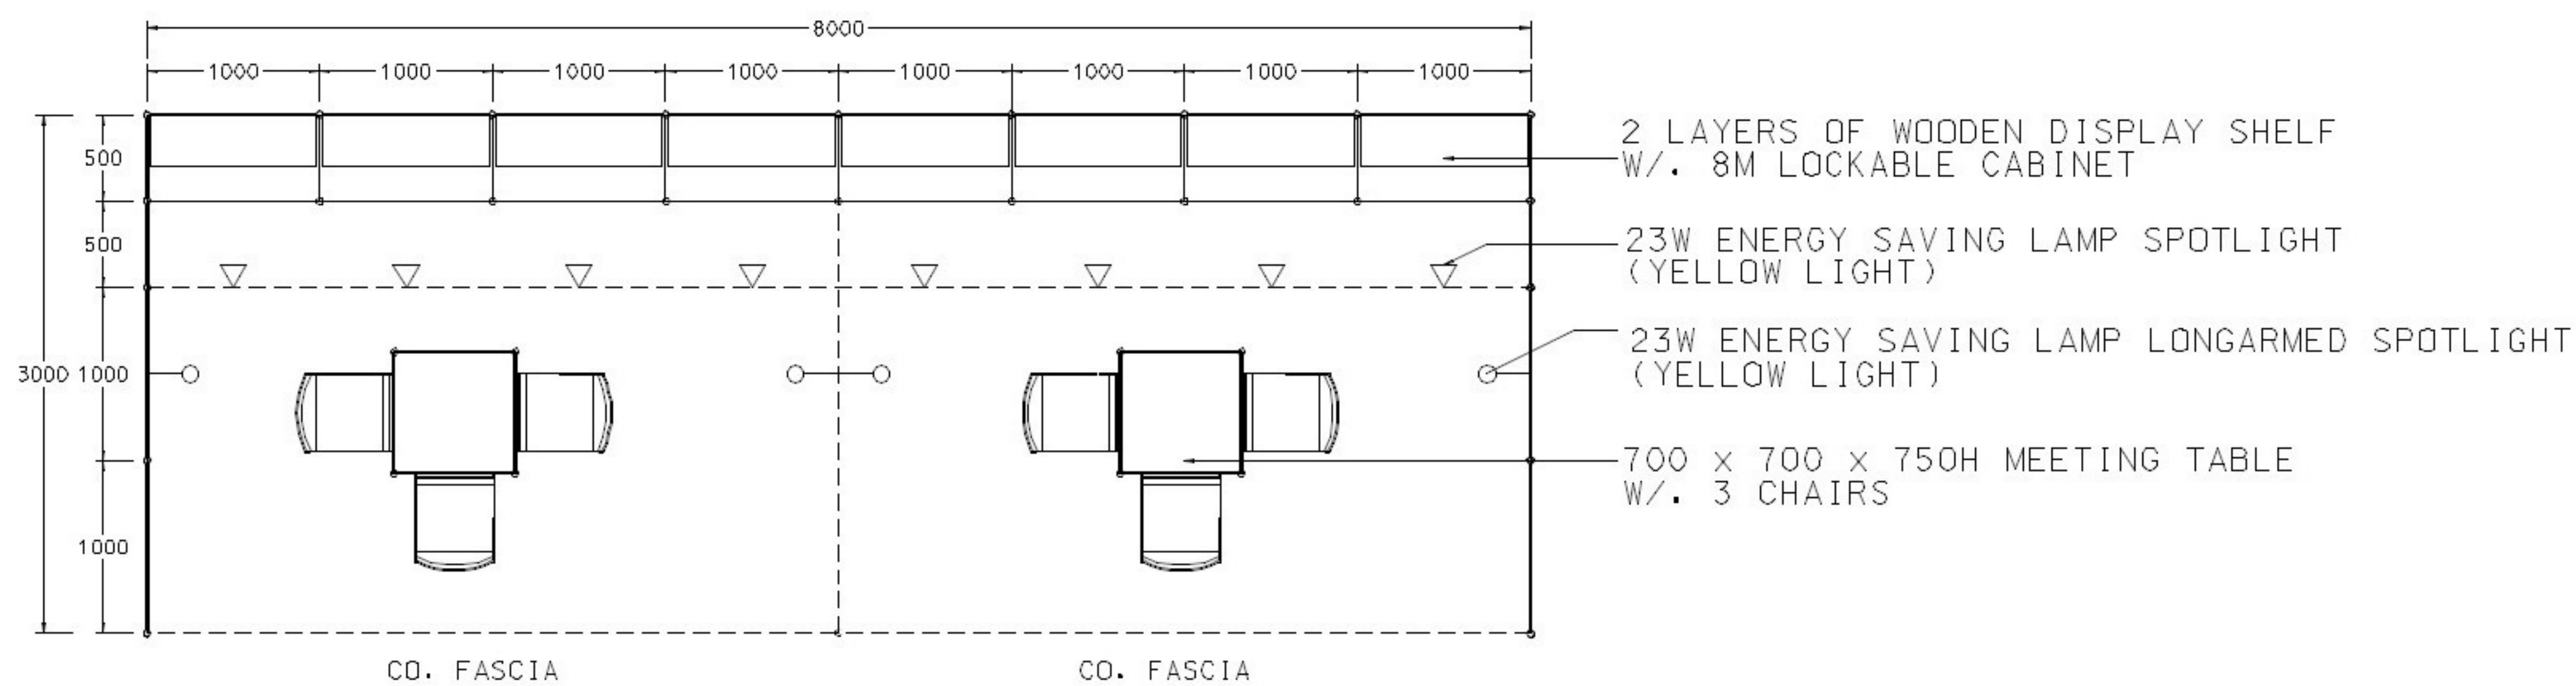

5M x 3M Standard Booth

五米乘三米標準攤位

BOOTH SPECIFICATIONS		QTY.
	1000W x 500D x 750H CABINET	5
	3000W x 300D WOODEN DISPLAY SHELF	2
	2000W x 300D WOODEN DISPLAY SHELF	2
	23W ENERGY SAVING LAMP SPOTLIGHT (YELLOW LIGHT)	5
	23W ENERGY SAVING LAMP LONGARMED SPOTLIGHT (YELLOW LIGHT)	3
	700W x 700D x 750H MEETING TABLE	1
	BLACK LEATHER CHAIR	3
	CEILING BEAM	5M
	RUBBISH BIN & CARPET (15sqm.)	

6M x 3M Standard Booth

六米乘三米標準攤位

PLAN

PERSPECTIVE

ELEVATION

BOOTH SPECIFICATIONS		QTY.
	1000W x 500D x 750H LOCKABLE CABINET	6
	3000W x 300D WOODEN DISPLAY SHELF	4
	23W ENERGY SAVING LAMP SPOTLIGHT(YELLOW LIGHT)	6
	23W ENERGY SAVING LAMP LONGARMED SPOTLIGHT (YELLOW LIGHT)	4
	700W x 700D x 750H MEETING TABLE	2
	BLACK LEATHER CHAIR	6
----	CEILING BEAM	6M
	RUBBISH BIN & CARPET (18sqm.)	

8M x 3M Standard Booth

八米乘三米標準攤位

PLAN

PERSPECTIVE

ELEVATION

BOOTH SPECIFICATIONS		QTY.
	1000W x 500D x 750H LOCKABLE CABINET	8
	3000W x 300D WOODEN DISPLAY SHELF	4
	2000W x 300D WOODEN DISPLAY SHELF	2
	23W ENERGY SAVING LAMP SPOTLIGHT(YELLOW LIGHT)	8
	23W ENERGY SAVING LAMP LONGARMED SPOTLIGHT (YELLOW LIGHT)	4
	700W x 700D x 750H MEETING TABLE	2
	BLACK LEATHER CHAIR	6
	CEILING BEAM	8M
	RUBBISH BIN & CARPET (24sqm.)	

*The Hong Kong Trade Development Council reserves the right to change the configuration if necessary.
 *如有需要，香港貿易發展局有權更改攤位結構。

9M x 3M Standard Booth

九米乘三米標準攤位

PLAN

PERSPECTIVE

ELEVATION

BOOTH SPECIFICATIONS		QTY.
	1000W x 500D x 750H LOCKABLE CABINET	9
	3000W x 300D WOODEN DISPLAY SHELF	6
	23W ENERGY SAVING LAMP SPOTLIGHT(YELLOW LIGHT)	9
	23W ENERGY SAVING LAMP LONGARMED SPOTLIGHT (YELLOW LIGHT)	6
	700W x 700D x 750H MEETING TABLE	3
	BLACK LEATHER CHAIR	9
	CEILING BEAM	9M
	RUBBISH BIN & CARPET (27sqm.)	