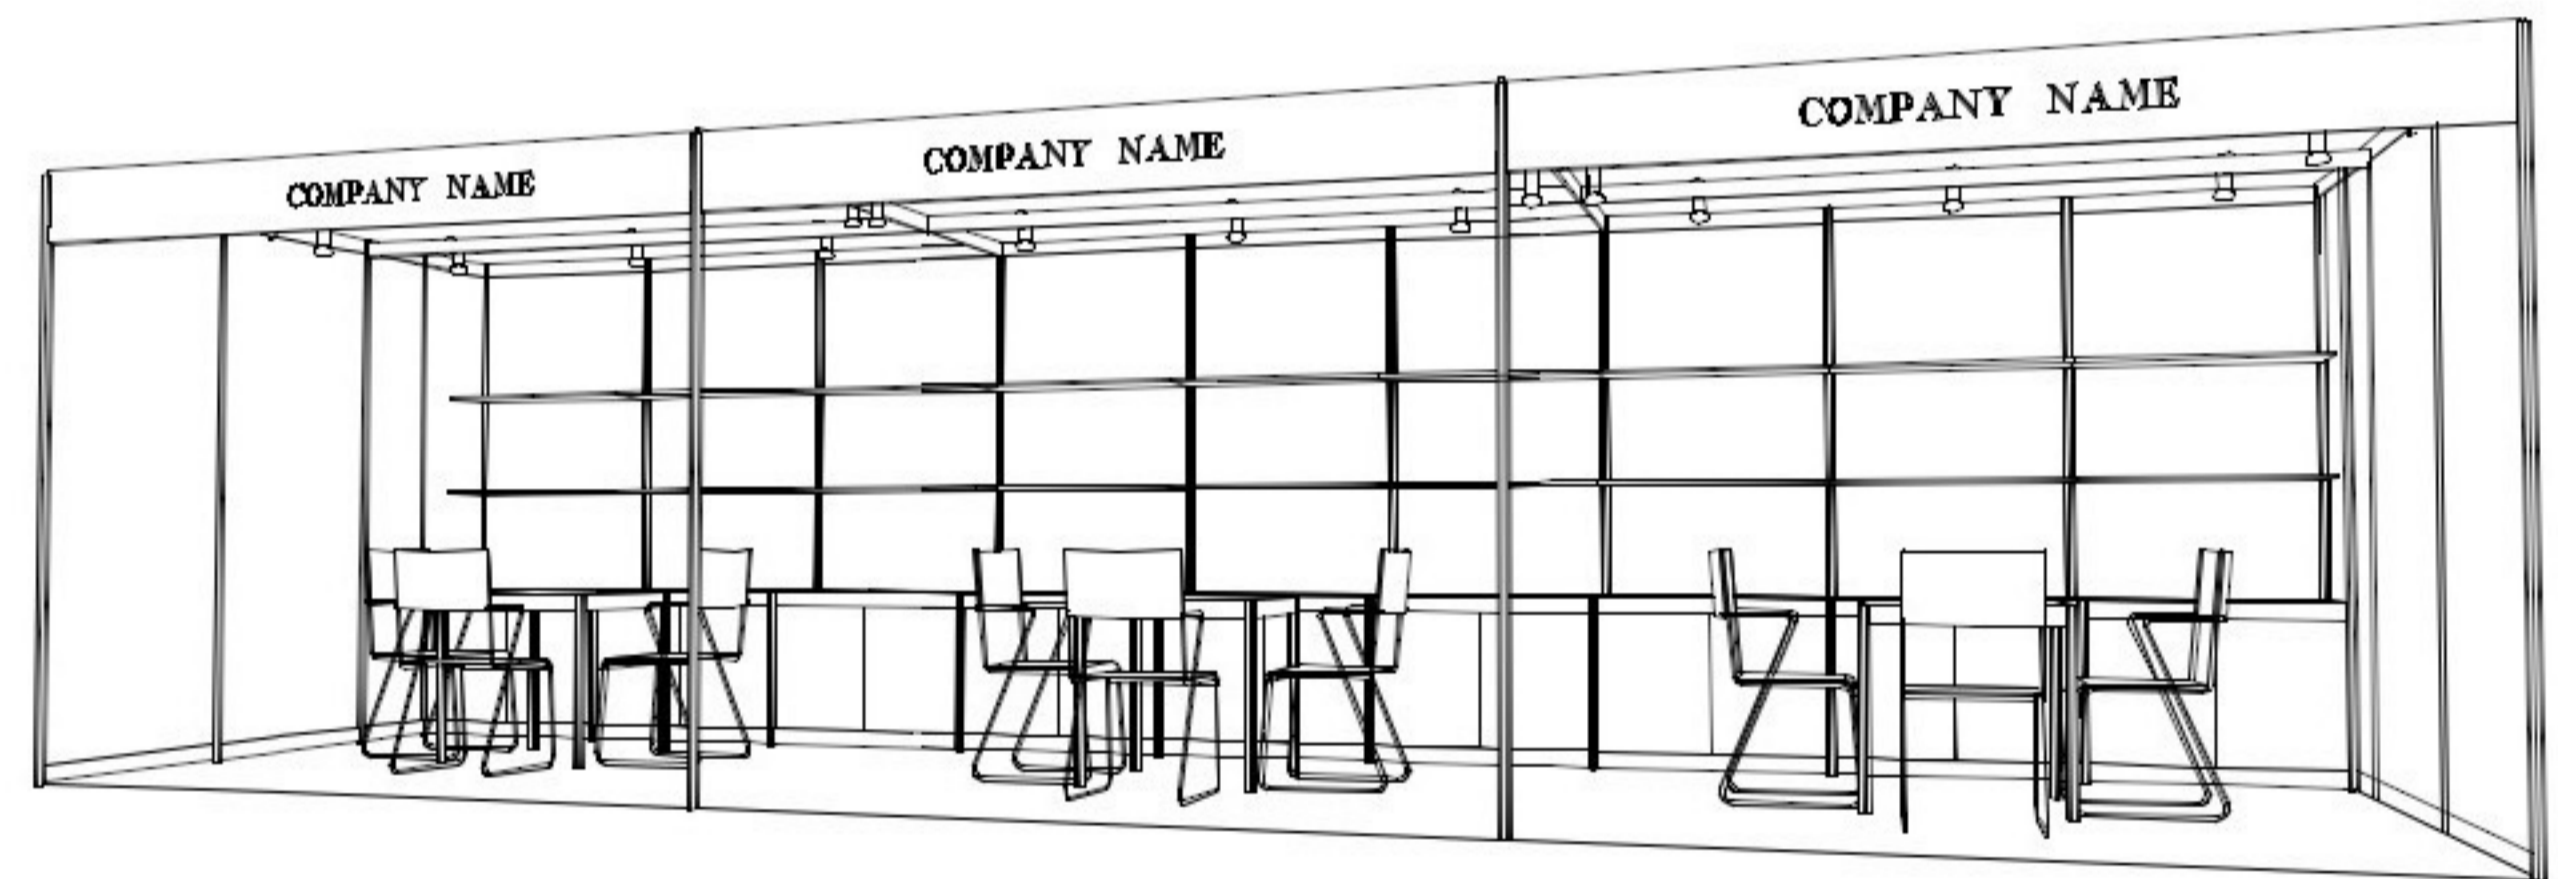

6M x 3M Standard Booth

六米乘三米標準攤位

PLAN

PERSPECTIVE

ELEVATION

BOOTH SPECIFICATIONS		QTY.
	1000W x 500D x 750H LOCKABLE CABINET	6
	3000W x 300D WOODEN DISPLAY SHELF	4
	23W ENERGY SAVING LAMP SPOTLIGHT(YELLOW LIGHT)	6
	23W ENERGY SAVING LAMP LONGARMED SPOTLIGHT (YELLOW LIGHT)	4
	700W x 700D x 750H MEETING TABLE	2
	BLACK LEATHER CHAIR	6
----	CEILING BEAM	6M
	RUBBISH BIN & CARPET (18sqm.)	

8M x 3M Standard Booth

八米乘三米標準攤位

PLAN

PERSPECTIVE

ELEVATION

BOOTH SPECIFICATIONS		QTY.
	1000W x 500D x 750H LOCKABLE CABINET	8
	3000W x 300D WOODEN DISPLAY SHELF	4
	2000W x 300D WOODEN DISPLAY SHELF	2
	23W ENERGY SAVING LAMP SPOTLIGHT(YELLOW LIGHT)	8
	23W ENERGY SAVING LAMP LONGARMED SPOTLIGHT (YELLOW LIGHT)	4
	700W x 700D x 750H MEETING TABLE	2
	BLACK LEATHER CHAIR	6
	CEILING BEAM	8M
	RUBBISH BIN & CARPET (24sqm.)	

*The Hong Kong Trade Development Council reserves the right to change the configuration if necessary.
 *如有需要，香港貿易發展局有權更改攤位結構。

9M x 3M Standard Booth

九米乘三米標準攤位

PLAN

PERSPECTIVE

ELEVATION

BOOTH SPECIFICATIONS		QTY.
	1000W x 500D x 750H LOCKABLE CABINET	9
	3000W x 300D WOODEN DISPLAY SHELF	6
	23W ENERGY SAVING LAMP SPOTLIGHT(YELLOW LIGHT)	9
	23W ENERGY SAVING LAMP LONGARMED SPOTLIGHT (YELLOW LIGHT)	6
	700W x 700D x 750H MEETING TABLE	3
	BLACK LEATHER CHAIR	9
	CEILING BEAM	9M
	RUBBISH BIN & CARPET (27sqm.)	