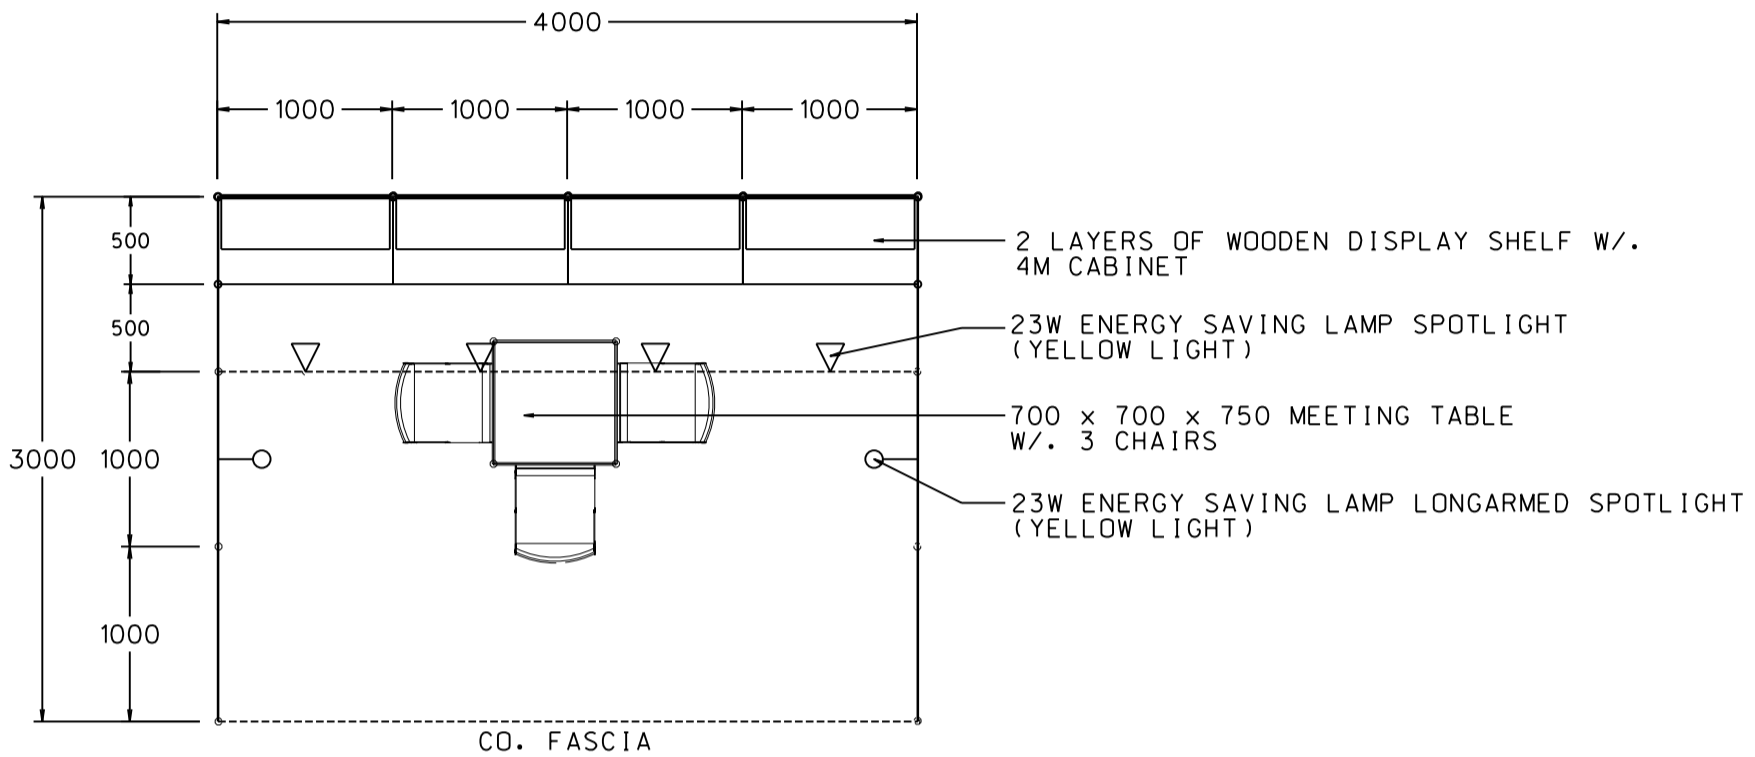

3M x 3M Standard Booth

三米乘三米標準攤位

PLAN

PERSPECTIVE

ELEVATION

BOOTH SPECIFICATIONS		QTY.
	1000W x 500D x 750H CABINET	3
	3000W x 300D WOODEN DISPLAY SHELF	2
	23W ENERGY SAVING LAMP SPOTLIGHT(YELLOW LIGHT)	3
	23W ENERGY SAVING LAMP LONGARMED SPOTLIGHT (YELLOW LIGHT)	2
	700W x 700D x 750H MEETING TABLE	1
	BLACK LEATHER CHAIR	3
	CEILING BEAM	3M
	RUBBISH BIN & CARPET (9sqm.)	

4M x 3M Standard Booth

四米乘三米標準攤位

BOOTH SPECIFICATIONS		QTY.
	1000W x 500D x 750H CABINET	4
	2000W x 300D WOODEN DISPLAY SHELF	4
	23W ENERGY SAVING LAMP SPOTLIGHT(YELLOW LIGHT)	4
	23W ENERGY SAVING LAMP LONGARMED SPOTLIGHT (YELLOW LIGHT)	2
	700W x 700D x 750H MEETING TABLE	1
	BLACK LEATHER CHAIR	3
	CEILING BEAM	4M
	RUBBISH BIN & CARPET (12sqm.)	

5M x 3M Standard Booth

五米乘三米標準攤位

BOOTH SPECIFICATIONS		QTY.
	1000W x 500D x 750H CABINET	5
	3000W x 300D WOODEN DISPLAY SHELF	2
	2000W x 300D WOODEN DISPLAY SHELF	2
	23W ENERGY SAVING LAMP SPOTLIGHT (YELLOW LIGHT)	5
	23W ENERGY SAVING LAMP LONGARMED SPOTLIGHT (YELLOW LIGHT)	3
	700W x 700D x 750H MEETING TABLE	1
	BLACK LEATHER CHAIR	3
	CEILING BEAM	5M
	RUBBISH BIN & CARPET (15sqm.)	

6M x 3M Standard Booth

六米乘三米標準攤位

PLAN

PERSPECTIVE

ELEVATION

BOOTH SPECIFICATIONS		QTY.
	1000W x 500D x 750H LOCKABLE CABINET	6
	3000W x 300D WOODEN DISPLAY SHELF	4
	23W ENERGY SAVING LAMP SPOTLIGHT(YELLOW LIGHT)	6
	23W ENERGY SAVING LAMP LONGARMED SPOTLIGHT (YELLOW LIGHT)	4
	700W x 700D x 750H MEETING TABLE	2
	BLACK LEATHER CHAIR	6
----	CEILING BEAM	6M
	RUBBISH BIN & CARPET (18sqm.)	