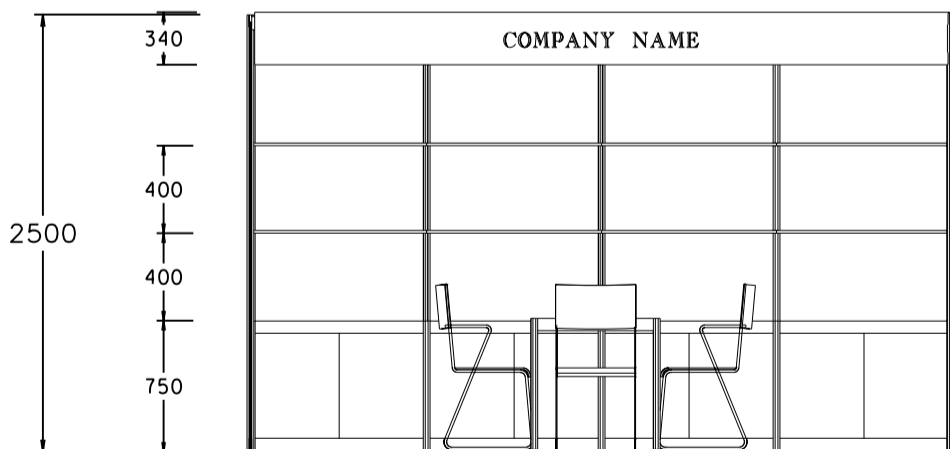

3M x 3M Standard Booth

三米乘三米標準攤位

PLAN

PERSPECTIVE

ELEVATION

BOOTH SPECIFICATIONS		QTY.
	1000W x 500D x 750H CABINET	3
	3000W x 300D WOODEN DISPLAY SHELF	2
	23W ENERGY SAVING LAMP SPOTLIGHT(YELLOW LIGHT)	3
	23W ENERGY SAVING LAMP LONGARMED SPOTLIGHT (YELLOW LIGHT)	2
	700W x 700D x 750H MEETING TABLE	1
	BLACK LEATHER CHAIR	3
	CEILING BEAM	3M
	RUBBISH BIN & CARPET (9sqm.)	

4M x 3M Standard Booth

四米乘三米標準攤位

BOOTH SPECIFICATIONS		QTY.
	1000W x 500D x 750H CABINET	4
	2000W x 300D WOODEN DISPLAY SHELF	4
	23W ENERGY SAVING LAMP SPOTLIGHT(YELLOW LIGHT)	4
	23W ENERGY SAVING LAMP LONGARMED SPOTLIGHT (YELLOW LIGHT)	2
	700W x 700D x 750H MEETING TABLE	1
	BLACK LEATHER CHAIR	3
	CEILING BEAM	4M
	RUBBISH BIN & CARPET (12sqm.)	

5M x 3M Standard Booth

五米乘三米標準攤位

BOOTH SPECIFICATIONS		QTY.
	1000W x 500D x 750H CABINET	5
	3000W x 300D WOODEN DISPLAY SHELF	2
	2000W x 300D WOODEN DISPLAY SHELF	2
	23W ENERGY SAVING LAMP SPOTLIGHT (YELLOW LIGHT)	5
	23W ENERGY SAVING LAMP LONGARMED SPOTLIGHT (YELLOW LIGHT)	3
	700W x 700D x 750H MEETING TABLE	1
	BLACK LEATHER CHAIR	3
	CEILING BEAM	5M
	RUBBISH BIN & CARPET (15sqm.)	

6M x 3M Standard Booth

六米乘三米標準攤位

PLAN

PERSPECTIVE

ELEVATION

BOOTH SPECIFICATIONS		QTY.
	1000W x 500D x 750H LOCKABLE CABINET	6
	3000W x 300D WOODEN DISPLAY SHELF	4
	23W ENERGY SAVING LAMP SPOTLIGHT(YELLOW LIGHT)	6
	23W ENERGY SAVING LAMP LONGARMED SPOTLIGHT (YELLOW LIGHT)	4
	700W x 700D x 750H MEETING TABLE	2
	BLACK LEATHER CHAIR	6
----	CEILING BEAM	6M
	RUBBISH BIN & CARPET (18sqm.)	