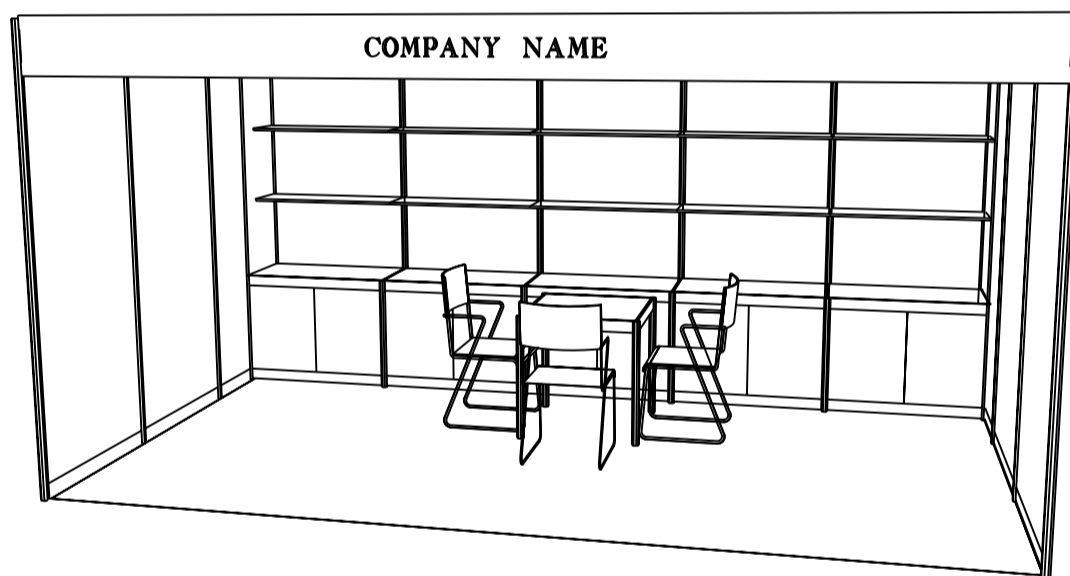

3M x 3M Standard Booth

三米乘三米標準攤位

PLAN

PERSPECTIVE

ELEVATION

BOOTH SPECIFICATIONS		QTY.
	1000W x 500D x 750H CABINET	3
	3000W x 300D WOODEN DISPLAY SHELF	2
	23W ENERGY SAVING LAMP SPOTLIGHT(YELLOW LIGHT)	3
	23W ENERGY SAVING LAMP LONGARMED SPOTLIGHT (YELLOW LIGHT)	2
	700W x 700D x 750H MEETING TABLE	1
	BLACK LEATHER CHAIR	3
	CEILING BEAM	3M
	RUBBISH BIN & CARPET (9sqm.)	

4M x 3M Standard Booth

四米乘三米標準攤位

BOOTH SPECIFICATIONS		QTY.
	1000W x 500D x 750H CABINET	4
	2000W x 300D WOODEN DISPLAY SHELF	4
	23W ENERGY SAVING LAMP SPOTLIGHT(YELLOW LIGHT)	4
	23W ENERGY SAVING LAMP LONGARMED SPOTLIGHT (YELLOW LIGHT)	2
	700W x 700D x 750H MEETING TABLE	1
	BLACK LEATHER CHAIR	3
	CEILING BEAM	4M
	RUBBISH BIN & CARPET (12sqm.)	

5M x 3M Standard Booth

五米乘三米標準攤位

BOOTH SPECIFICATIONS		QTY.
	1000W x 500D x 750H CABINET	5
	3000W x 300D WOODEN DISPLAY SHELF	2
	2000W x 300D WOODEN DISPLAY SHELF	2
	23W ENERGY SAVING LAMP SPOTLIGHT (YELLOW LIGHT)	5
	23W ENERGY SAVING LAMP LONGARMED SPOTLIGHT (YELLOW LIGHT)	3
	700W x 700D x 750H MEETING TABLE	1
	BLACK LEATHER CHAIR	3
	CEILING BEAM	5M
	RUBBISH BIN & CARPET (15sqm.)	

6M x 3M Standard Booth

六米乘三米標準攤位

PLAN

PERSPECTIVE

ELEVATION

BOOTH SPECIFICATIONS		QTY.
	1000W x 500D x 750H LOCKABLE CABINET	6
	3000W x 300D WOODEN DISPLAY SHELF	4
	23W ENERGY SAVING LAMP SPOTLIGHT(YELLOW LIGHT)	6
	23W ENERGY SAVING LAMP LONGARMED SPOTLIGHT (YELLOW LIGHT)	4
	700W x 700D x 750H MEETING TABLE	2
	BLACK LEATHER CHAIR	6
----	CEILING BEAM	6M
	RUBBISH BIN & CARPET (18sqm.)	