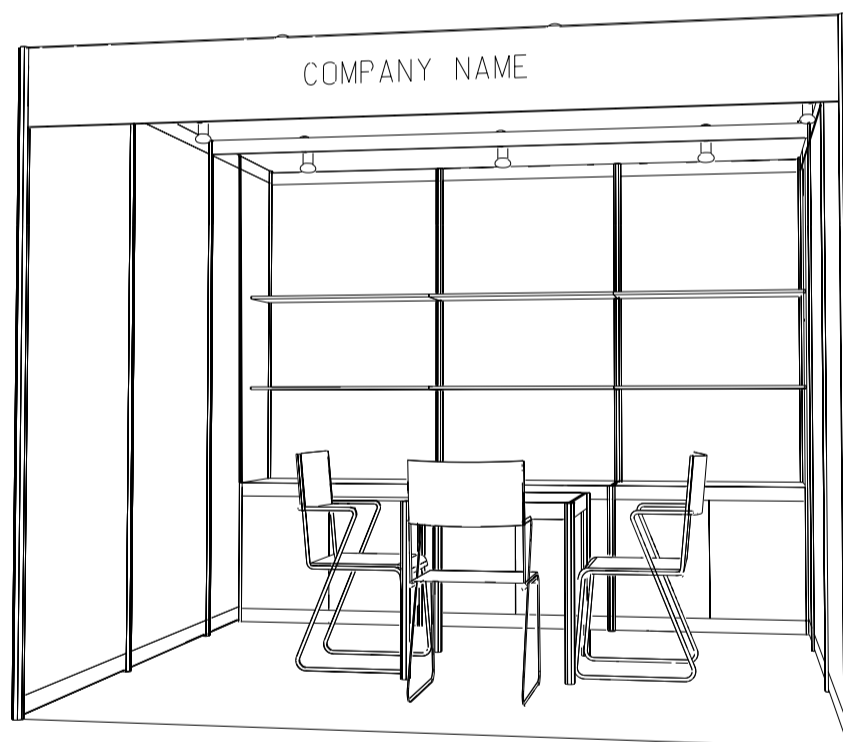

3M x 3M Standard Booth

三米乘三米標準攤位

PLAN

PERSPECTIVE

ELEVATION

BOOTH SPECIFICATIONS		QTY.
	1000W x 500D x 750H CABINET	3
	3000W x 300D WOODEN DISPLAY SHELF	2
	23W ENERGY SAVING LAMP SPOTLIGHT(YELLOW LIGHT)	3
	23W ENERGY SAVING LAMP LONGARMED SPOTLIGHT (YELLOW LIGHT)	2
	700W x 700D x 750H MEETING TABLE	1
	BLACK LEATHER CHAIR	3
	CEILING BEAM	3M
	RUBBISH BIN & CARPET (9sqm.)	

4M x 3M Standard Booth

四米乘三米標準攤位

BOOTH SPECIFICATIONS		QTY.
	1000W x 500D x 750H CABINET	4
	2000W x 300D WOODEN DISPLAY SHELF	4
	23W ENERGY SAVING LAMP SPOTLIGHT(YELLOW LIGHT)	4
	23W ENERGY SAVING LAMP LONGARMED SPOTLIGHT (YELLOW LIGHT)	2
	700W x 700D x 750H MEETING TABLE	1
	BLACK LEATHER CHAIR	3
	CEILING BEAM	4M
	RUBBISH BIN & CARPET (12sqm.)	

5M x 3M Standard Booth

五米乘三米標準攤位

BOOTH SPECIFICATIONS		QTY.
	1000W x 500D x 750H CABINET	5
	3000W x 300D WOODEN DISPLAY SHELF	2
	2000W x 300D WOODEN DISPLAY SHELF	2
	23W ENERGY SAVING LAMP SPOTLIGHT (YELLOW LIGHT)	5
	23W ENERGY SAVING LAMP LONGARMED SPOTLIGHT (YELLOW LIGHT)	3
	700W x 700D x 750H MEETING TABLE	1
	BLACK LEATHER CHAIR	3
	CEILING BEAM	5M
	RUBBISH BIN & CARPET (15sqm.)	

6M x 3M Standard Booth

六米乘三米標準攤位

PLAN

PERSPECTIVE

ELEVATION

BOOTH SPECIFICATIONS		QTY.
	1000W x 500D x 750H LOCKABLE CABINET	6
	3000W x 300D WOODEN DISPLAY SHELF	4
	23W ENERGY SAVING LAMP SPOTLIGHT(YELLOW LIGHT)	6
	23W ENERGY SAVING LAMP LONGARMED SPOTLIGHT (YELLOW LIGHT)	4
	700W x 700D x 750H MEETING TABLE	2
	BLACK LEATHER CHAIR	6
----	CEILING BEAM	6M
	RUBBISH BIN & CARPET (18sqm.)	