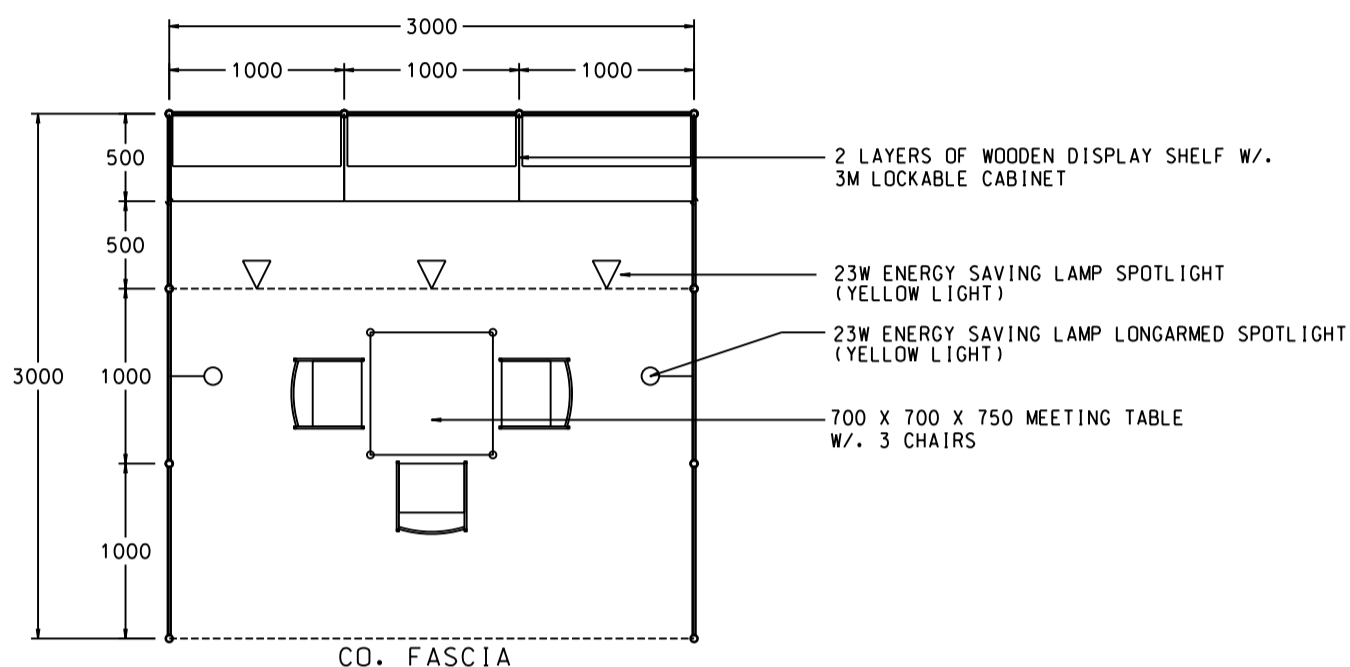

3M x 3M Standard Booth

三米乘三米標準攤位

PLAN

PERSPECTIVE

ELEVATION

BOOTH SPECIFICATIONS		QTY.
	1000W x 500D x 750H CABINET	3
	3000W x 300D WOODEN DISPLAY SHELF	2
	23W ENERGY SAVING LAMP SPOTLIGHT(YELLOW LIGHT)	3
	23W ENERGY SAVING LAMP LONGARMED SPOTLIGHT (YELLOW LIGHT)	2
	700W x 700D x 750H MEETING TABLE	1
	BLACK LEATHER CHAIR	3
	CEILING BEAM	3M
	RUBBISH BIN & CARPET (9sqm.)	

4M x 3M Standard Booth

四米乘三米標準攤位

BOOTH SPECIFICATIONS		QTY.
	1000W x 500D x 750H CABINET	4
	2000W x 300D WOODEN DISPLAY SHELF	4
	23W ENERGY SAVING LAMP SPOTLIGHT(YELLOW LIGHT)	4
	23W ENERGY SAVING LAMP LONGARMED SPOTLIGHT (YELLOW LIGHT)	2
	700W x 700D x 750H MEETING TABLE	1
	BLACK LEATHER CHAIR	3
	CEILING BEAM	4M
	RUBBISH BIN & CARPET (12sqm.)	

5M x 3M Standard Booth

五米乘三米標準攤位

BOOTH SPECIFICATIONS		QTY.
	1000W x 500D x 750H CABINET	5
	3000W x 300D WOODEN DISPLAY SHELF	2
	2000W x 300D WOODEN DISPLAY SHELF	2
	23W ENERGY SAVING LAMP SPOTLIGHT (YELLOW LIGHT)	5
	23W ENERGY SAVING LAMP LONGARMED SPOTLIGHT (YELLOW LIGHT)	3
	700W x 700D x 750H MEETING TABLE	1
	BLACK LEATHER CHAIR	3
	CEILING BEAM	5M
	RUBBISH BIN & CARPET (15sqm.)	

6M x 3M Standard Booth

六米乘三米標準攤位

PLAN

PERSPECTIVE

ELEVATION

BOOTH SPECIFICATIONS		QTY.
	1000W x 500D x 750H LOCKABLE CABINET	6
	3000W x 300D WOODEN DISPLAY SHELF	4
	23W ENERGY SAVING LAMP SPOTLIGHT(YELLOW LIGHT)	6
	23W ENERGY SAVING LAMP LONGARMED SPOTLIGHT (YELLOW LIGHT)	4
	700W x 700D x 750H MEETING TABLE	2
	BLACK LEATHER CHAIR	6
----	CEILING BEAM	6M
	RUBBISH BIN & CARPET (18sqm.)	