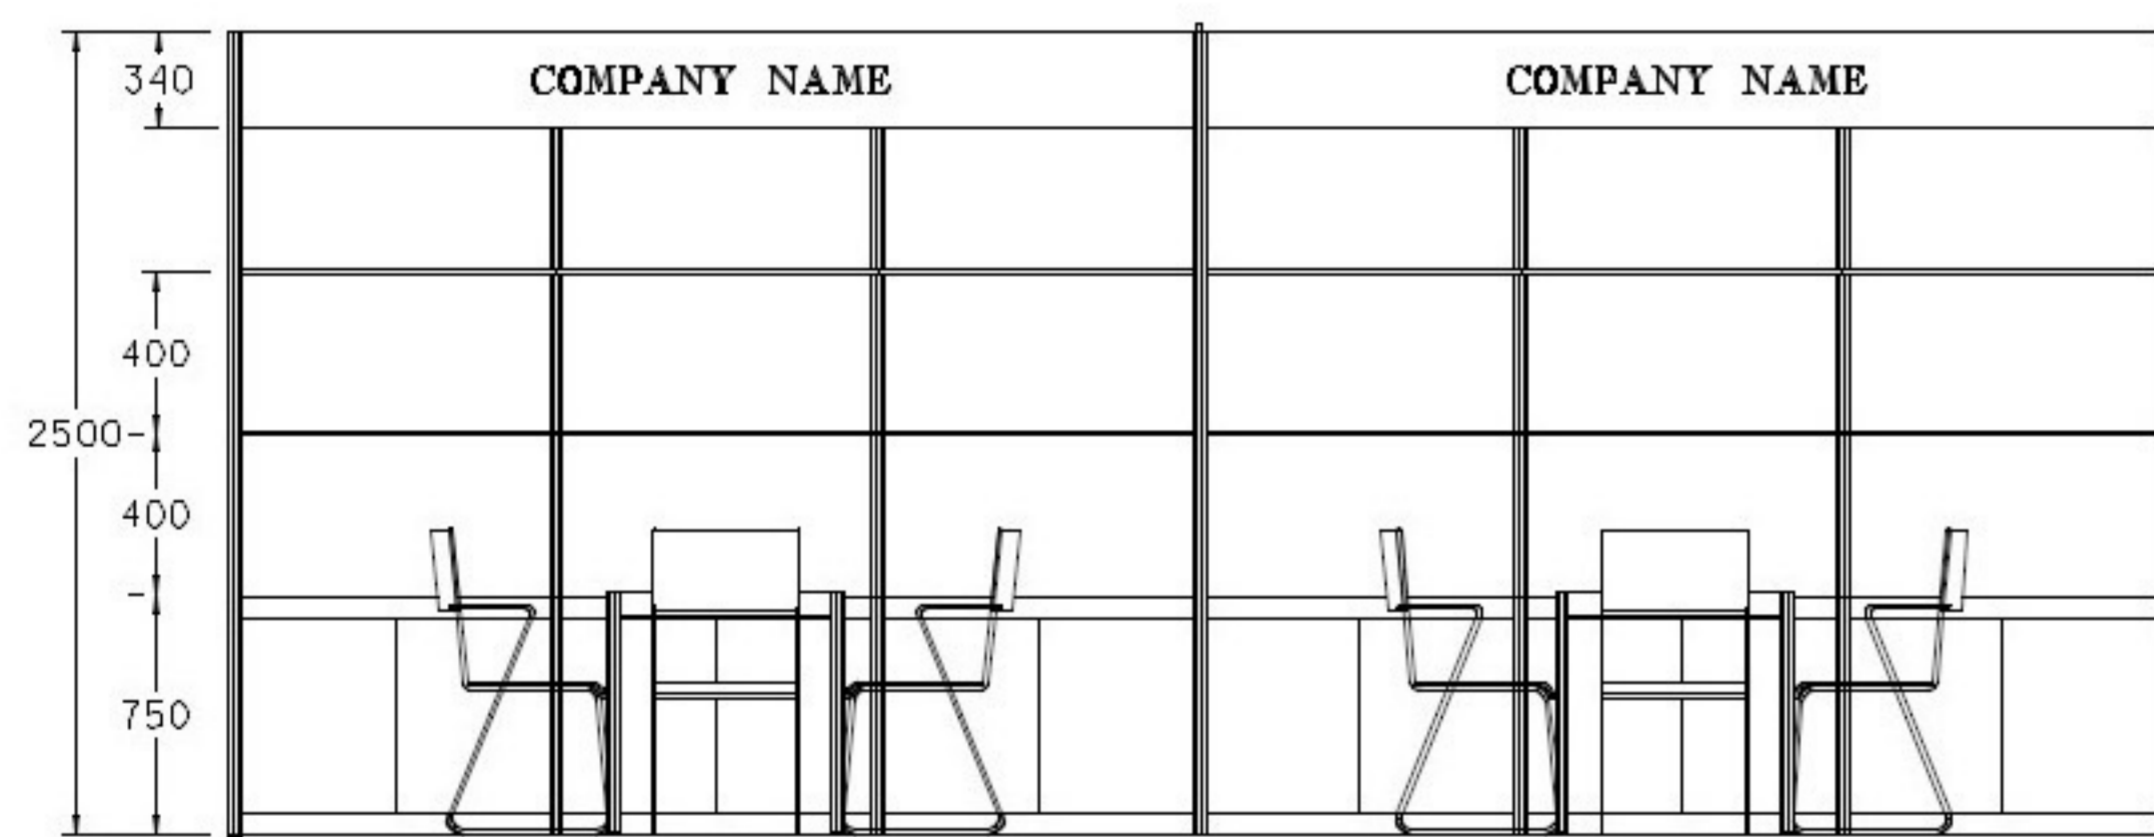

5M x 3M Standard Booth

五米乘三米標準攤位

BOOTH SPECIFICATIONS		QTY.
	1000W x 500D x 750H CABINET	5
	3000W x 300D WOODEN DISPLAY SHELF	2
	2000W x 300D WOODEN DISPLAY SHELF	2
	23W ENERGY SAVING LAMP SPOTLIGHT (YELLOW LIGHT)	5
	23W ENERGY SAVING LAMP LONGARMED SPOTLIGHT (YELLOW LIGHT)	3
	700W x 700D x 750H MEETING TABLE	1
	BLACK LEATHER CHAIR	3
	CEILING BEAM	5M
	RUBBISH BIN & CARPET (15sqm.)	

6M x 3M Standard Booth

六米乘三米標準攤位

PLAN

PERSPECTIVE

ELEVATION

BOOTH SPECIFICATIONS		QTY.
	1000W x 500D x 750H LOCKABLE CABINET	6
	3000W x 300D WOODEN DISPLAY SHELF	4
	23W ENERGY SAVING LAMP SPOTLIGHT(YELLOW LIGHT)	6
	23W ENERGY SAVING LAMP LONGARMED SPOTLIGHT (YELLOW LIGHT)	4
	700W x 700D x 750H MEETING TABLE	2
	BLACK LEATHER CHAIR	6
----	CEILING BEAM	6M
	RUBBISH BIN & CARPET (18sqm.)	

8M x 3M Standard Booth

八米乘三米標準攤位

PLAN

PERSPECTIVE

ELEVATION

BOOTH SPECIFICATIONS		QTY.
	1000W x 500D x 750H LOCKABLE CABINET	8
	3000W x 300D WOODEN DISPLAY SHELF	4
	2000W x 300D WOODEN DISPLAY SHELF	2
	23W ENERGY SAVING LAMP SPOTLIGHT(YELLOW LIGHT)	8
	23W ENERGY SAVING LAMP LONGARMED SPOTLIGHT (YELLOW LIGHT)	4
	700W x 700D x 750H MEETING TABLE	2
	BLACK LEATHER CHAIR	6
	CEILING BEAM	8M
	RUBBISH BIN & CARPET (24sqm.)	

*The Hong Kong Trade Development Council reserves the right to change the configuration if necessary.
 *如有需要，香港貿易發展局有權更改攤位結構。

9M x 3M Standard Booth

九米乘三米標準攤位

PLAN

PERSPECTIVE

ELEVATION

BOOTH SPECIFICATIONS		QTY.
	1000W x 500D x 750H LOCKABLE CABINET	9
	3000W x 300D WOODEN DISPLAY SHELF	6
	23W ENERGY SAVING LAMP SPOTLIGHT(YELLOW LIGHT)	9
	23W ENERGY SAVING LAMP LONGARMED SPOTLIGHT (YELLOW LIGHT)	6
	700W x 700D x 750H MEETING TABLE	3
	BLACK LEATHER CHAIR	9
	CEILING BEAM	9M
	RUBBISH BIN & CARPET (27sqm.)	