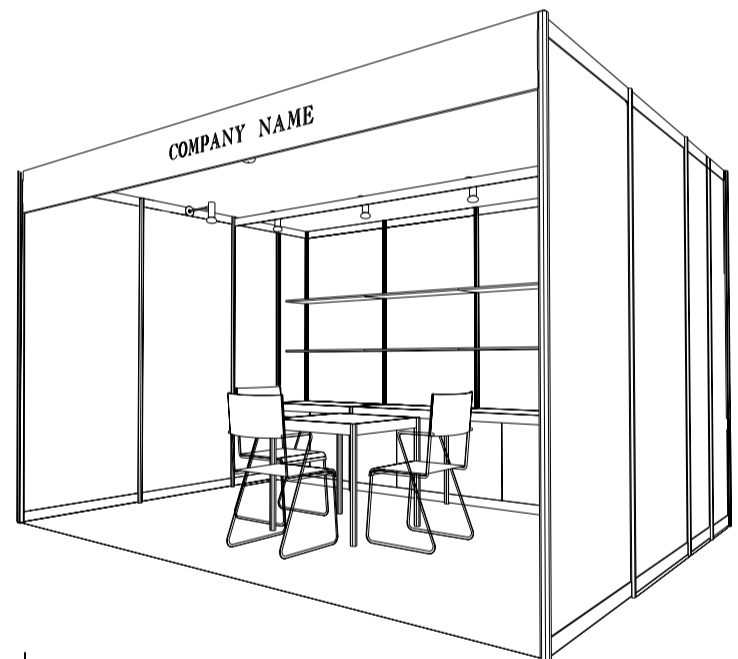

3M x 3M Standard Booth

三米乘三米標準攤位

PLAN

PERSPECTIVE

ELEVATION

BOOTH SPECIFICATIONS		QTY.
	1000W x 500D x 750H CABINET	3
	3000W x 300D WOODEN DISPLAY SHELF	2
	23W ENERGY SAVING LAMP SPOTLIGHT(YELLOW LIGHT)	3
	23W ENERGY SAVING LAMP LONGARMED SPOTLIGHT (YELLOW LIGHT)	2
	700W x 700D x 750H MEETING TABLE	1
	BLACK LEATHER CHAIR	3
	CEILING BEAM	3M
	RUBBISH BIN & CARPET (9sqm.)	

4M x 3M Standard Booth

四米乘三米標準攤位

BOOTH SPECIFICATIONS		QTY.
	1000W x 500D x 750H CABINET	4
	2000W x 300D WOODEN DISPLAY SHELF	4
	23W ENERGY SAVING LAMP SPOTLIGHT(YELLOW LIGHT)	4
	23W ENERGY SAVING LAMP LONGARMED SPOTLIGHT (YELLOW LIGHT)	2
	700W x 700D x 750H MEETING TABLE	1
	BLACK LEATHER CHAIR	3
	CEILING BEAM	4M
	RUBBISH BIN & CARPET (12sqm.)	

5M x 3M Standard Booth

五米乘三米標準攤位

BOOTH SPECIFICATIONS		QTY.
	1000W x 500D x 750H CABINET	5
	3000W x 300D WOODEN DISPLAY SHELF	2
	2000W x 300D WOODEN DISPLAY SHELF	2
	23W ENERGY SAVING LAMP SPOTLIGHT (YELLOW LIGHT)	5
	23W ENERGY SAVING LAMP LONGARMED SPOTLIGHT (YELLOW LIGHT)	3
	700W x 700D x 750H MEETING TABLE	1
	BLACK LEATHER CHAIR	3
	CEILING BEAM	5M
	RUBBISH BIN & CARPET (15sqm.)	

6M x 3M Standard Booth

六米乘三米標準攤位

PLAN

PERSPECTIVE

ELEVATION

BOOTH SPECIFICATIONS		QTY.
	1000W x 500D x 750H LOCKABLE CABINET	6
	3000W x 300D WOODEN DISPLAY SHELF	4
	23W ENERGY SAVING LAMP SPOTLIGHT(YELLOW LIGHT)	6
	23W ENERGY SAVING LAMP LONGARMED SPOTLIGHT (YELLOW LIGHT)	4
	700W x 700D x 750H MEETING TABLE	2
	BLACK LEATHER CHAIR	6
----	CEILING BEAM	6M
	RUBBISH BIN & CARPET (18sqm.)	