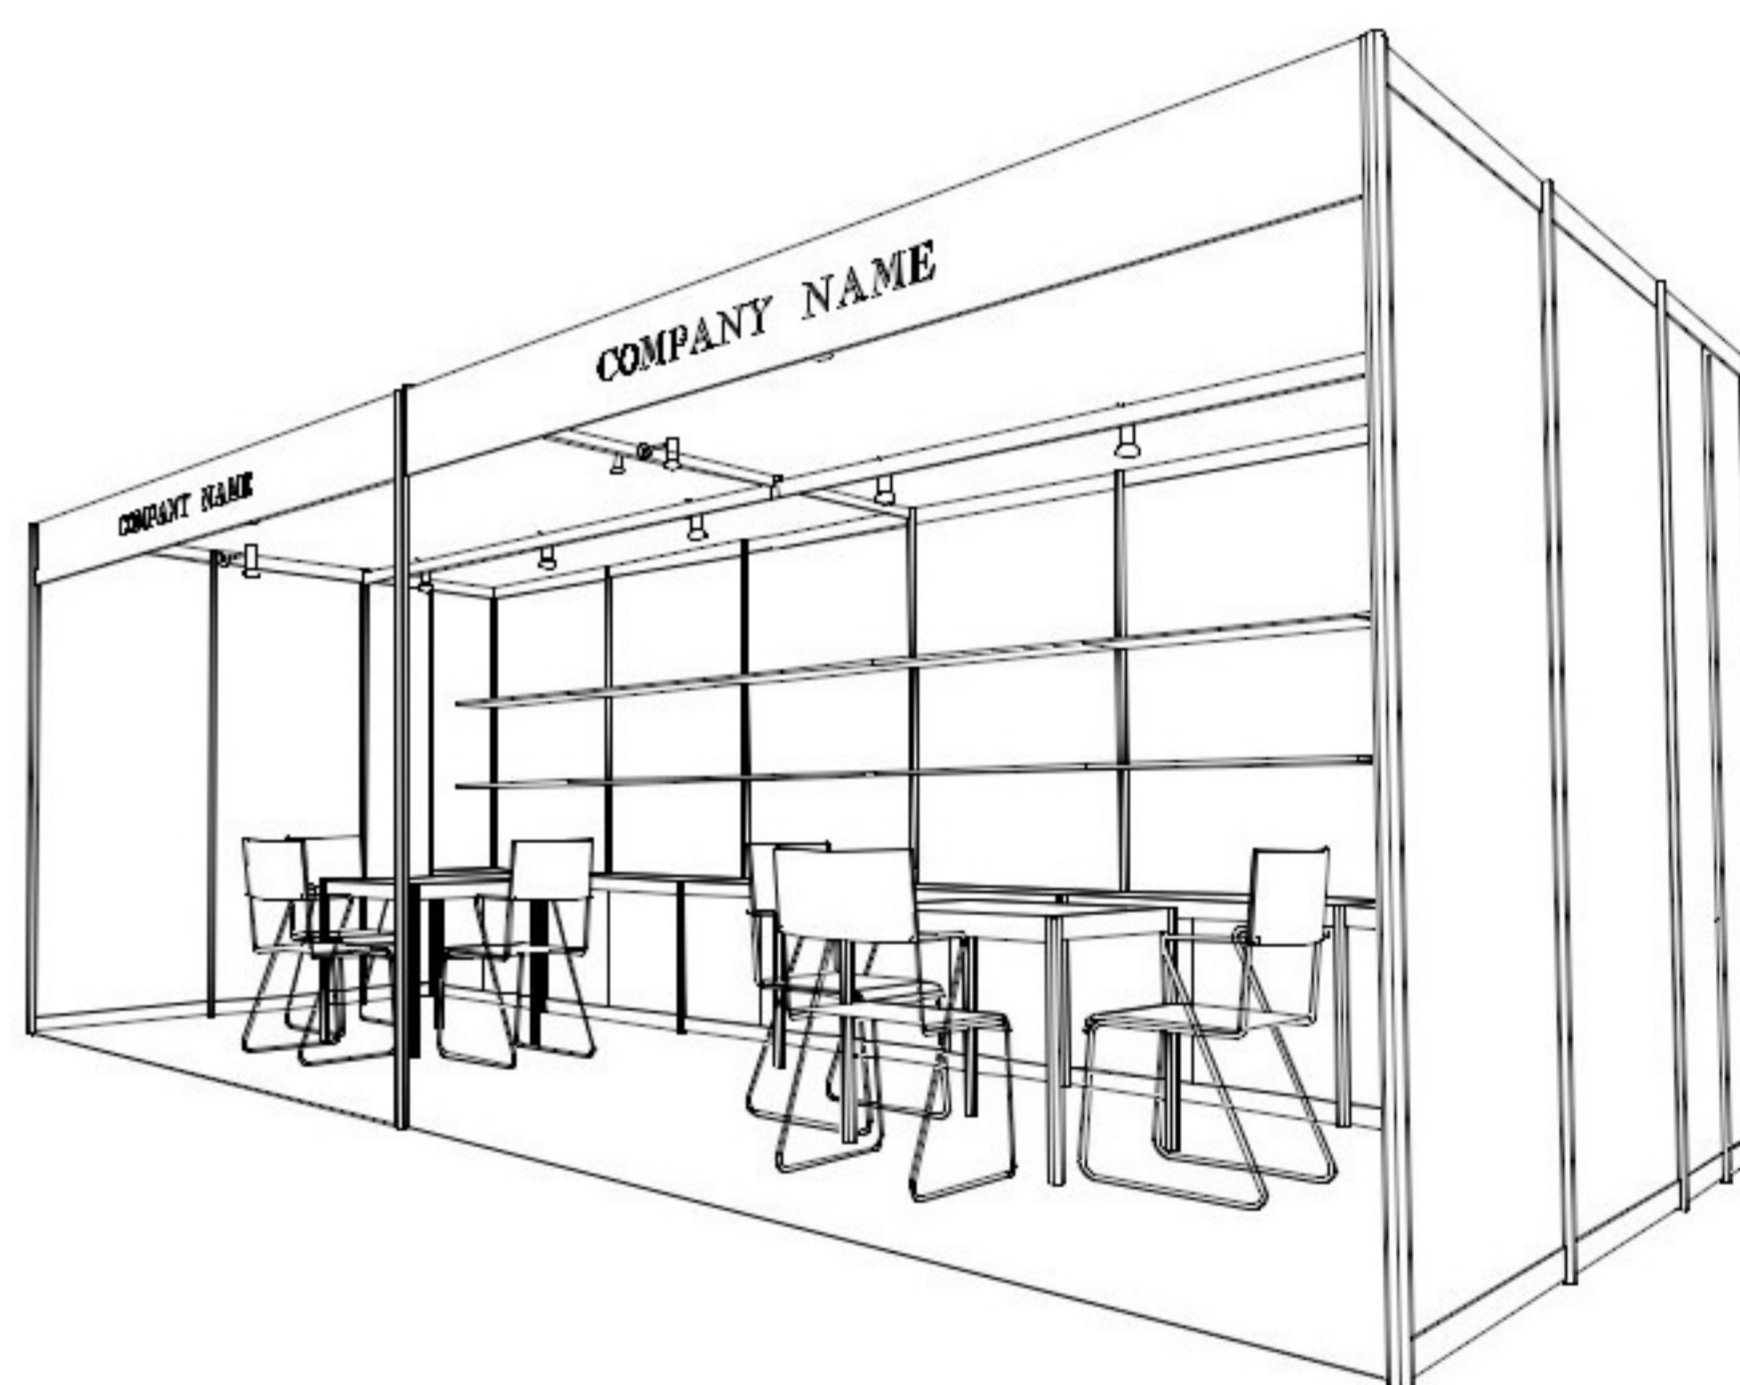

3M x 3M Standard Booth

三米乘三米標準攤位

PLAN

PERSPECTIVE

ELEVATION

BOOTH SPECIFICATIONS		QTY.
	1000W x 500D x 750H CABINET	3
	3000W x 300D WOODEN DISPLAY SHELF	2
	23W ENERGY SAVING LAMP SPOTLIGHT(YELLOW LIGHT)	3
	23W ENERGY SAVING LAMP LONGARMED SPOTLIGHT (YELLOW LIGHT)	2
	700W x 700D x 750H MEETING TABLE	1
	BLACK LEATHER CHAIR	3
	CEILING BEAM	3M
	RUBBISH BIN & CARPET (9sqm.)	

5M x 3M Standard Booth

五米乘三米標準攤位

BOOTH SPECIFICATIONS		QTY.
	1000W x 500D x 750H CABINET	5
	3000W x 300D WOODEN DISPLAY SHELF	2
	2000W x 300D WOODEN DISPLAY SHELF	2
	23W ENERGY SAVING LAMP SPOTLIGHT (YELLOW LIGHT)	5
	23W ENERGY SAVING LAMP LONGARMED SPOTLIGHT (YELLOW LIGHT)	3
	700W x 700D x 750H MEETING TABLE	1
	BLACK LEATHER CHAIR	3
	CEILING BEAM	5M
	RUBBISH BIN & CARPET (15sqm.)	

6M x 3M Standard Booth

六米乘三米標準攤位

PLAN

PERSPECTIVE

ELEVATION

BOOTH SPECIFICATIONS		QTY.
	1000W x 500D x 750H LOCKABLE CABINET	6
	3000W x 300D WOODEN DISPLAY SHELF	4
	23W ENERGY SAVING LAMP SPOTLIGHT(YELLOW LIGHT)	6
	23W ENERGY SAVING LAMP LONGARMED SPOTLIGHT (YELLOW LIGHT)	4
	700W x 700D x 750H MEETING TABLE	2
	BLACK LEATHER CHAIR	6
----	CEILING BEAM	6M
	RUBBISH BIN & CARPET (18sqm.)	

8M x 3M Standard Booth

八米乘三米標準攤位

PLAN

PERSPECTIVE

ELEVATION

BOOTH SPECIFICATIONS		QTY.
	1000W x 500D x 750H LOCKABLE CABINET	8
	3000W x 300D WOODEN DISPLAY SHELF	4
	2000W x 300D WOODEN DISPLAY SHELF	2
	23W ENERGY SAVING LAMP SPOTLIGHT(YELLOW LIGHT)	8
	23W ENERGY SAVING LAMP LONGARMED SPOTLIGHT (YELLOW LIGHT)	4
	700W x 700D x 750H MEETING TABLE	2
	BLACK LEATHER CHAIR	6
	CEILING BEAM	8M
	RUBBISH BIN & CARPET (24sqm.)	