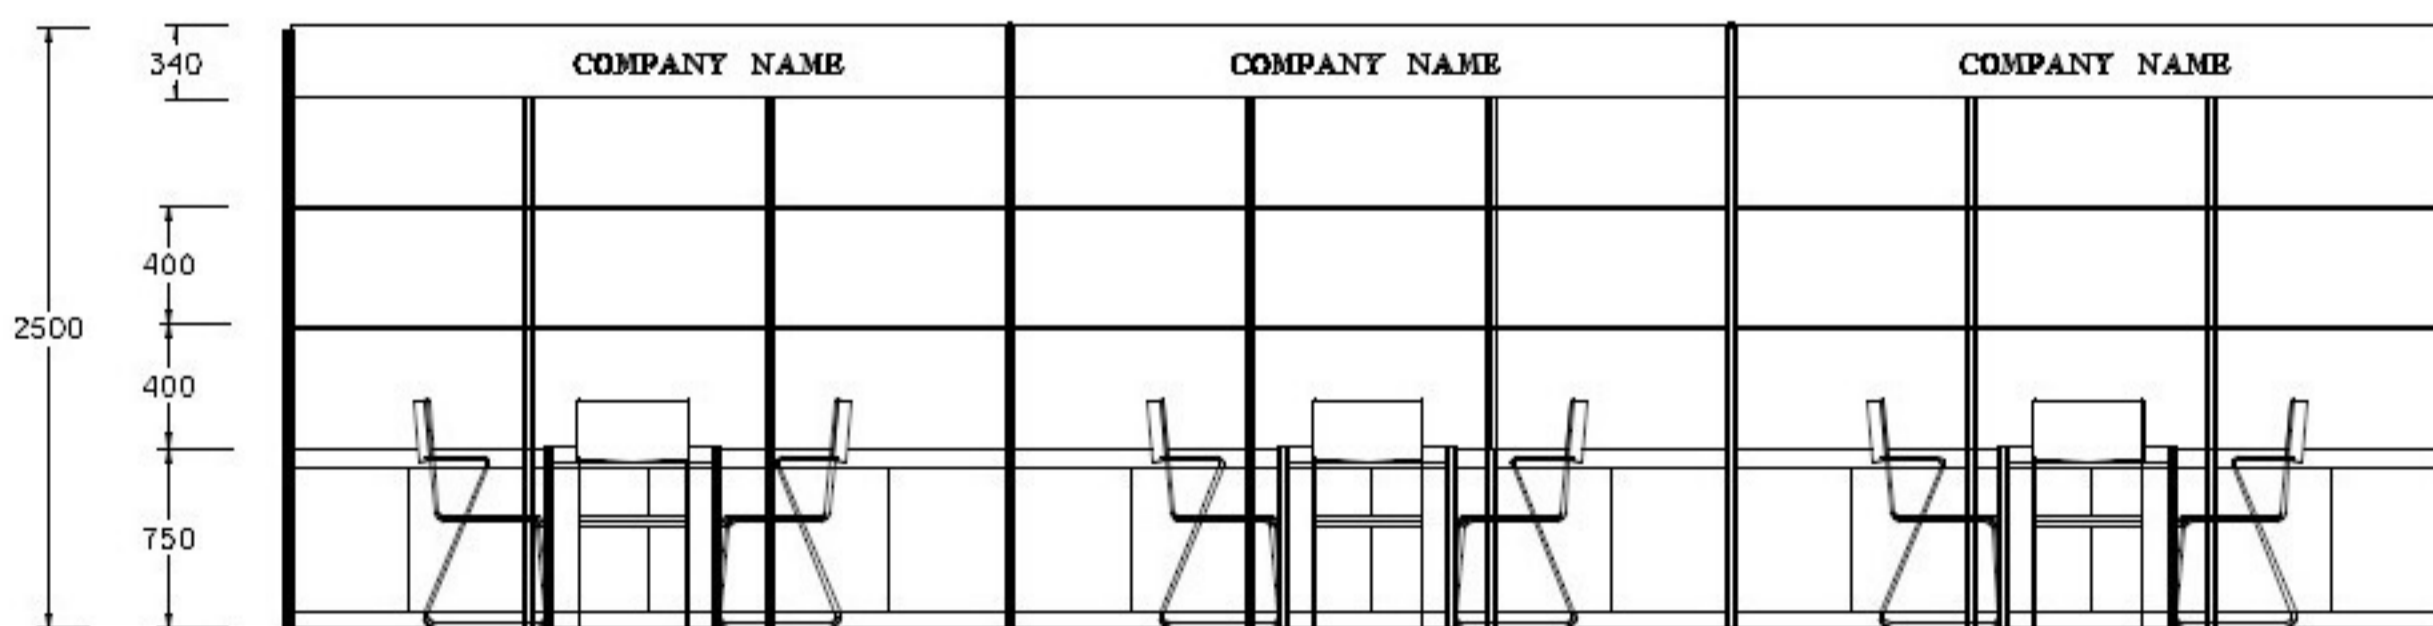

8M x 3M Standard Booth

八米乘三米標準攤位

PLAN

PERSPECTIVE

ELEVATION

BOOTH SPECIFICATIONS		QTY.
	1000W x 500D x 750H LOCKABLE CABINET	8
	3000W x 300D WOODEN DISPLAY SHELF	4
	2000W x 300D WOODEN DISPLAY SHELF	2
	23W ENERGY SAVING LAMP SPOTLIGHT(YELLOW LIGHT)	8
	23W ENERGY SAVING LAMP LONGARMED SPOTLIGHT (YELLOW LIGHT)	4
	700W x 700D x 750H MEETING TABLE	2
	BLACK LEATHER CHAIR	6
	CEILING BEAM	8M
	RUBBISH BIN & CARPET (24sqm.)	

*The Hong Kong Trade Development Council reserves the right to change the configuration if necessary.
 *如有需要，香港貿易發展局有權更改攤位結構。

9M x 3M Standard Booth

九米乘三米標準攤位

PLAN

PERSPECTIVE

ELEVATION

BOOTH SPECIFICATIONS		QTY.
	1000W x 500D x 750H LOCKABLE CABINET	9
	3000W x 300D WOODEN DISPLAY SHELF	6
	23W ENERGY SAVING LAMP SPOTLIGHT(YELLOW LIGHT)	9
	23W ENERGY SAVING LAMP LONGARMED SPOTLIGHT (YELLOW LIGHT)	6
	700W x 700D x 750H MEETING TABLE	3
	BLACK LEATHER CHAIR	9
	CEILING BEAM	9M
	RUBBISH BIN & CARPET (27sqm.)	