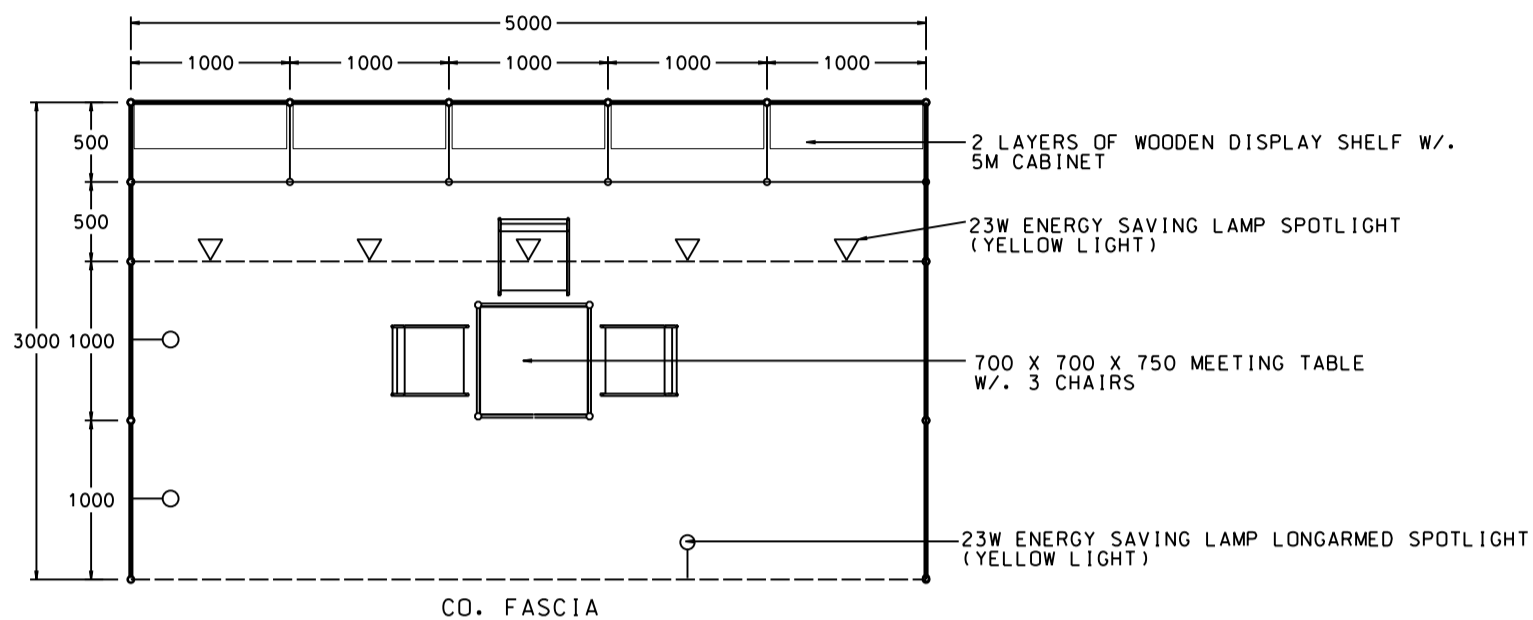

3M x 3M Standard Booth

三米乘三米標準攤位

PLAN

PERSPECTIVE

ELEVATION

BOOTH SPECIFICATIONS		QTY.
	1000W x 500D x 750H CABINET	3
	3000W x 300D WOODEN DISPLAY SHELF	2
	23W ENERGY SAVING LAMP SPOTLIGHT(YELLOW LIGHT)	3
	23W ENERGY SAVING LAMP LONGARMED SPOTLIGHT (YELLOW LIGHT)	2
	700W x 700D x 750H MEETING TABLE	1
	BLACK LEATHER CHAIR	3
	CEILING BEAM	3M
	RUBBISH BIN & CARPET (9sqm.)	

4M x 3M Standard Booth

四米乘三米標準攤位

BOOTH SPECIFICATIONS		QTY.
	1000W x 500D x 750H CABINET	4
	2000W x 300D WOODEN DISPLAY SHELF	4
	23W ENERGY SAVING LAMP SPOTLIGHT(YELLOW LIGHT)	4
	23W ENERGY SAVING LAMP LONGARMED SPOTLIGHT (YELLOW LIGHT)	2
	700W x 700D x 750H MEETING TABLE	1
	BLACK LEATHER CHAIR	3
	CEILING BEAM	4M
	RUBBISH BIN & CARPET (12sqm.)	

5M x 3M Standard Booth

五米乘三米標準攤位

BOOTH SPECIFICATIONS		QTY.
	1000W x 500D x 750H CABINET	5
	3000W x 300D WOODEN DISPLAY SHELF	2
	2000W x 300D WOODEN DISPLAY SHELF	2
	23W ENERGY SAVING LAMP SPOTLIGHT (YELLOW LIGHT)	5
	23W ENERGY SAVING LAMP LONGARMED SPOTLIGHT (YELLOW LIGHT)	3
	700W x 700D x 750H MEETING TABLE	1
	BLACK LEATHER CHAIR	3
	CEILING BEAM	5M
	RUBBISH BIN & CARPET (15sqm.)	

6M x 3M Standard Booth

六米乘三米標準攤位

PLAN

PERSPECTIVE

ELEVATION

BOOTH SPECIFICATIONS		QTY.
	1000W x 500D x 750H LOCKABLE CABINET	6
	3000W x 300D WOODEN DISPLAY SHELF	4
	23W ENERGY SAVING LAMP SPOTLIGHT(YELLOW LIGHT)	6
	23W ENERGY SAVING LAMP LONGARMED SPOTLIGHT (YELLOW LIGHT)	4
	700W x 700D x 750H MEETING TABLE	2
	BLACK LEATHER CHAIR	6
----	CEILING BEAM	6M
	RUBBISH BIN & CARPET (18sqm.)	