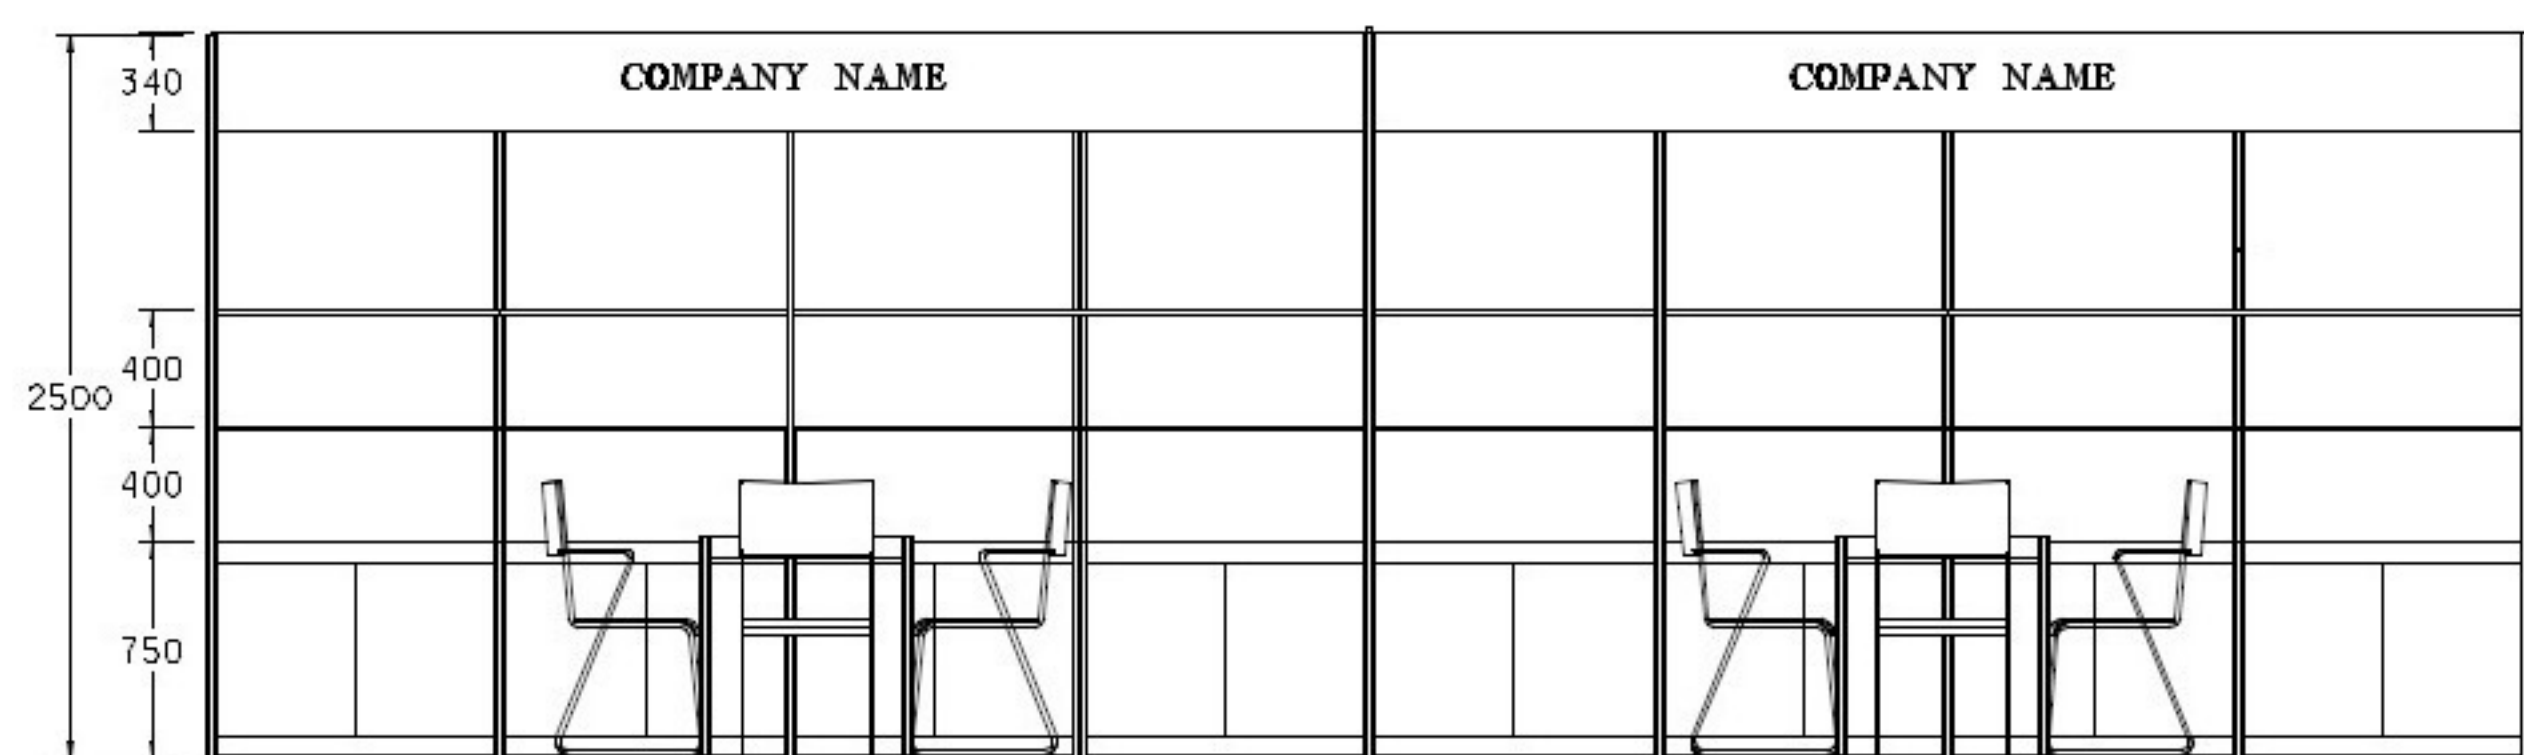

8M x 3M Standard Booth

八米乘三米標準攤位

PLAN

PERSPECTIVE

ELEVATION

BOOTH SPECIFICATIONS		QTY.
	1000W x 500D x 750H LOCKABLE CABINET	8
	3000W x 300D WOODEN DISPLAY SHELF	4
	2000W x 300D WOODEN DISPLAY SHELF	2
	23W ENERGY SAVING LAMP SPOTLIGHT(YELLOW LIGHT)	8
	23W ENERGY SAVING LAMP LONGARMED SPOTLIGHT (YELLOW LIGHT)	4
	700W x 700D x 750H MEETING TABLE	2
	BLACK LEATHER CHAIR	6
	CEILING BEAM	8M
	RUBBISH BIN & CARPET (24sqm.)	

*The Hong Kong Trade Development Council reserves the right to change the configuration if necessary.
 *如有需要，香港貿易發展局有權更改攤位結構。

9M x 3M Standard Booth

九米乘三米標準攤位

PLAN

PERSPECTIVE

ELEVATION

BOOTH SPECIFICATIONS		QTY.
	1000W x 500D x 750H LOCKABLE CABINET	9
	3000W x 300D WOODEN DISPLAY SHELF	6
	23W ENERGY SAVING LAMP SPOTLIGHT(YELLOW LIGHT)	9
	23W ENERGY SAVING LAMP LONGARMED SPOTLIGHT (YELLOW LIGHT)	6
	700W x 700D x 750H MEETING TABLE	3
	BLACK LEATHER CHAIR	9
	CEILING BEAM	9M
	RUBBISH BIN & CARPET (27sqm.)	