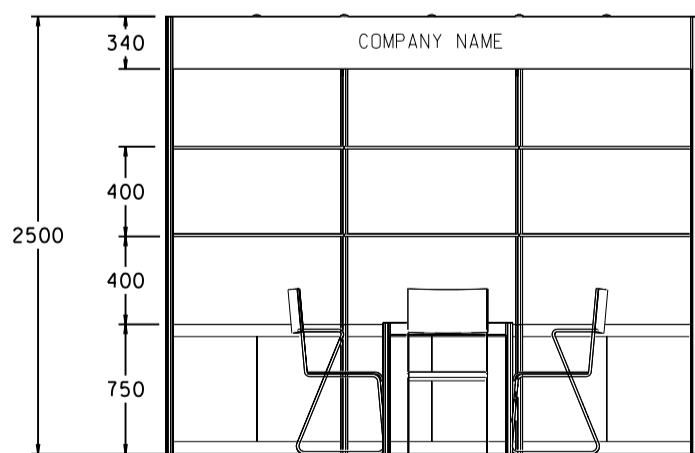

3M x 3M Standard Booth

三米乘三米標準攤位

PLAN

PERSPECTIVE

ELEVATION

BOOTH SPECIFICATIONS		QTY.
	1000W x 500D x 750H CABINET	3
	3000W x 300D WOODEN DISPLAY SHELF	2
	23W ENERGY SAVING LAMP SPOTLIGHT(YELLOW LIGHT)	3
	23W ENERGY SAVING LAMP LONGARMED SPOTLIGHT (YELLOW LIGHT)	2
	700W x 700D x 750H MEETING TABLE	1
	BLACK LEATHER CHAIR	3
	CEILING BEAM	3M
	RUBBISH BIN & CARPET (9sqm.)	

4M x 3M Standard Booth

四米乘三米標準攤位

BOOTH SPECIFICATIONS		QTY.
	1000W x 500D x 750H CABINET	4
	2000W x 300D WOODEN DISPLAY SHELF	4
	23W ENERGY SAVING LAMP SPOTLIGHT(YELLOW LIGHT)	4
	23W ENERGY SAVING LAMP LONGARMED SPOTLIGHT (YELLOW LIGHT)	2
	700W x 700D x 750H MEETING TABLE	1
	BLACK LEATHER CHAIR	3
	CEILING BEAM	4M
	RUBBISH BIN & CARPET (12sqm.)	

5M x 3M Standard Booth

五米乘三米標準攤位

BOOTH SPECIFICATIONS		QTY.
	1000W x 500D x 750H CABINET	5
	3000W x 300D WOODEN DISPLAY SHELF	2
	2000W x 300D WOODEN DISPLAY SHELF	2
	23W ENERGY SAVING LAMP SPOTLIGHT (YELLOW LIGHT)	5
	23W ENERGY SAVING LAMP LONGARMED SPOTLIGHT (YELLOW LIGHT)	3
	700W x 700D x 750H MEETING TABLE	1
	BLACK LEATHER CHAIR	3
	CEILING BEAM	5M
	RUBBISH BIN & CARPET (15sqm.)	

6M x 3M Standard Booth

六米乘三米標準攤位

PLAN

PERSPECTIVE

ELEVATION

BOOTH SPECIFICATIONS		QTY.
	1000W x 500D x 750H LOCKABLE CABINET	6
	3000W x 300D WOODEN DISPLAY SHELF	4
	23W ENERGY SAVING LAMP SPOTLIGHT(YELLOW LIGHT)	6
	23W ENERGY SAVING LAMP LONGARMED SPOTLIGHT (YELLOW LIGHT)	4
	700W x 700D x 750H MEETING TABLE	2
	BLACK LEATHER CHAIR	6
----	CEILING BEAM	6M
	RUBBISH BIN & CARPET (18sqm.)	