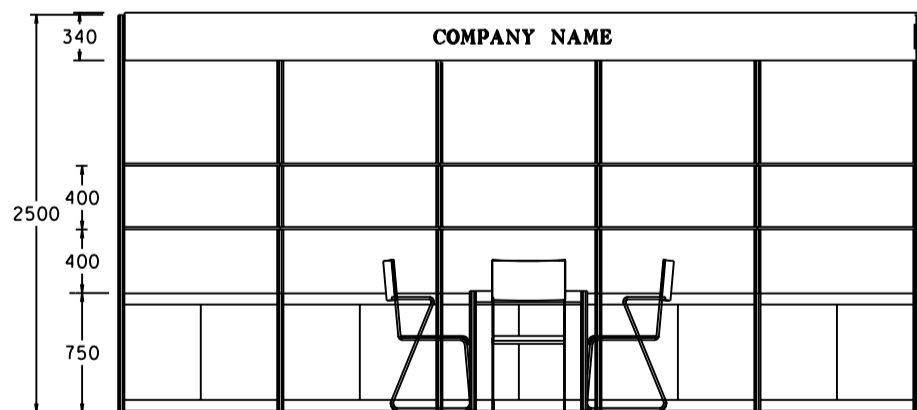

3M x 3M Standard Booth

三米乘三米標準攤位

PLAN

PERSPECTIVE

ELEVATION

BOOTH SPECIFICATIONS		QTY.
	1000W x 500D x 750H CABINET	3
	3000W x 300D WOODEN DISPLAY SHELF	2
	23W ENERGY SAVING LAMP SPOTLIGHT(YELLOW LIGHT)	3
	23W ENERGY SAVING LAMP LONGARMED SPOTLIGHT (YELLOW LIGHT)	2
	700W x 700D x 750H MEETING TABLE	1
	BLACK LEATHER CHAIR	3
	CEILING BEAM	3M
	RUBBISH BIN & CARPET (9sqm.)	

4M x 3M Standard Booth

四米乘三米標準攤位

BOOTH SPECIFICATIONS		QTY.
	1000W x 500D x 750H CABINET	4
	2000W x 300D WOODEN DISPLAY SHELF	4
	23W ENERGY SAVING LAMP SPOTLIGHT(YELLOW LIGHT)	4
	23W ENERGY SAVING LAMP LONGARMED SPOTLIGHT (YELLOW LIGHT)	2
	700W x 700D x 750H MEETING TABLE	1
	BLACK LEATHER CHAIR	3
	CEILING BEAM	4M
	RUBBISH BIN & CARPET (12sqm.)	

5M x 3M Standard Booth

五米乘三米標準攤位

BOOTH SPECIFICATIONS		QTY.
	1000W x 500D x 750H CABINET	5
	3000W x 300D WOODEN DISPLAY SHELF	2
	2000W x 300D WOODEN DISPLAY SHELF	2
	23W ENERGY SAVING LAMP SPOTLIGHT (YELLOW LIGHT)	5
	23W ENERGY SAVING LAMP LONGARMED SPOTLIGHT (YELLOW LIGHT)	3
	700W x 700D x 750H MEETING TABLE	1
	BLACK LEATHER CHAIR	3
	CEILING BEAM	5M
	RUBBISH BIN & CARPET (15sqm.)	

6M x 3M Standard Booth

六米乘三米標準攤位

PLAN

PERSPECTIVE

ELEVATION

BOOTH SPECIFICATIONS		QTY.
	1000W x 500D x 750H LOCKABLE CABINET	6
	3000W x 300D WOODEN DISPLAY SHELF	4
	23W ENERGY SAVING LAMP SPOTLIGHT(YELLOW LIGHT)	6
	23W ENERGY SAVING LAMP LONGARMED SPOTLIGHT (YELLOW LIGHT)	4
	700W x 700D x 750H MEETING TABLE	2
	BLACK LEATHER CHAIR	6
----	CEILING BEAM	6M
	RUBBISH BIN & CARPET (18sqm.)	