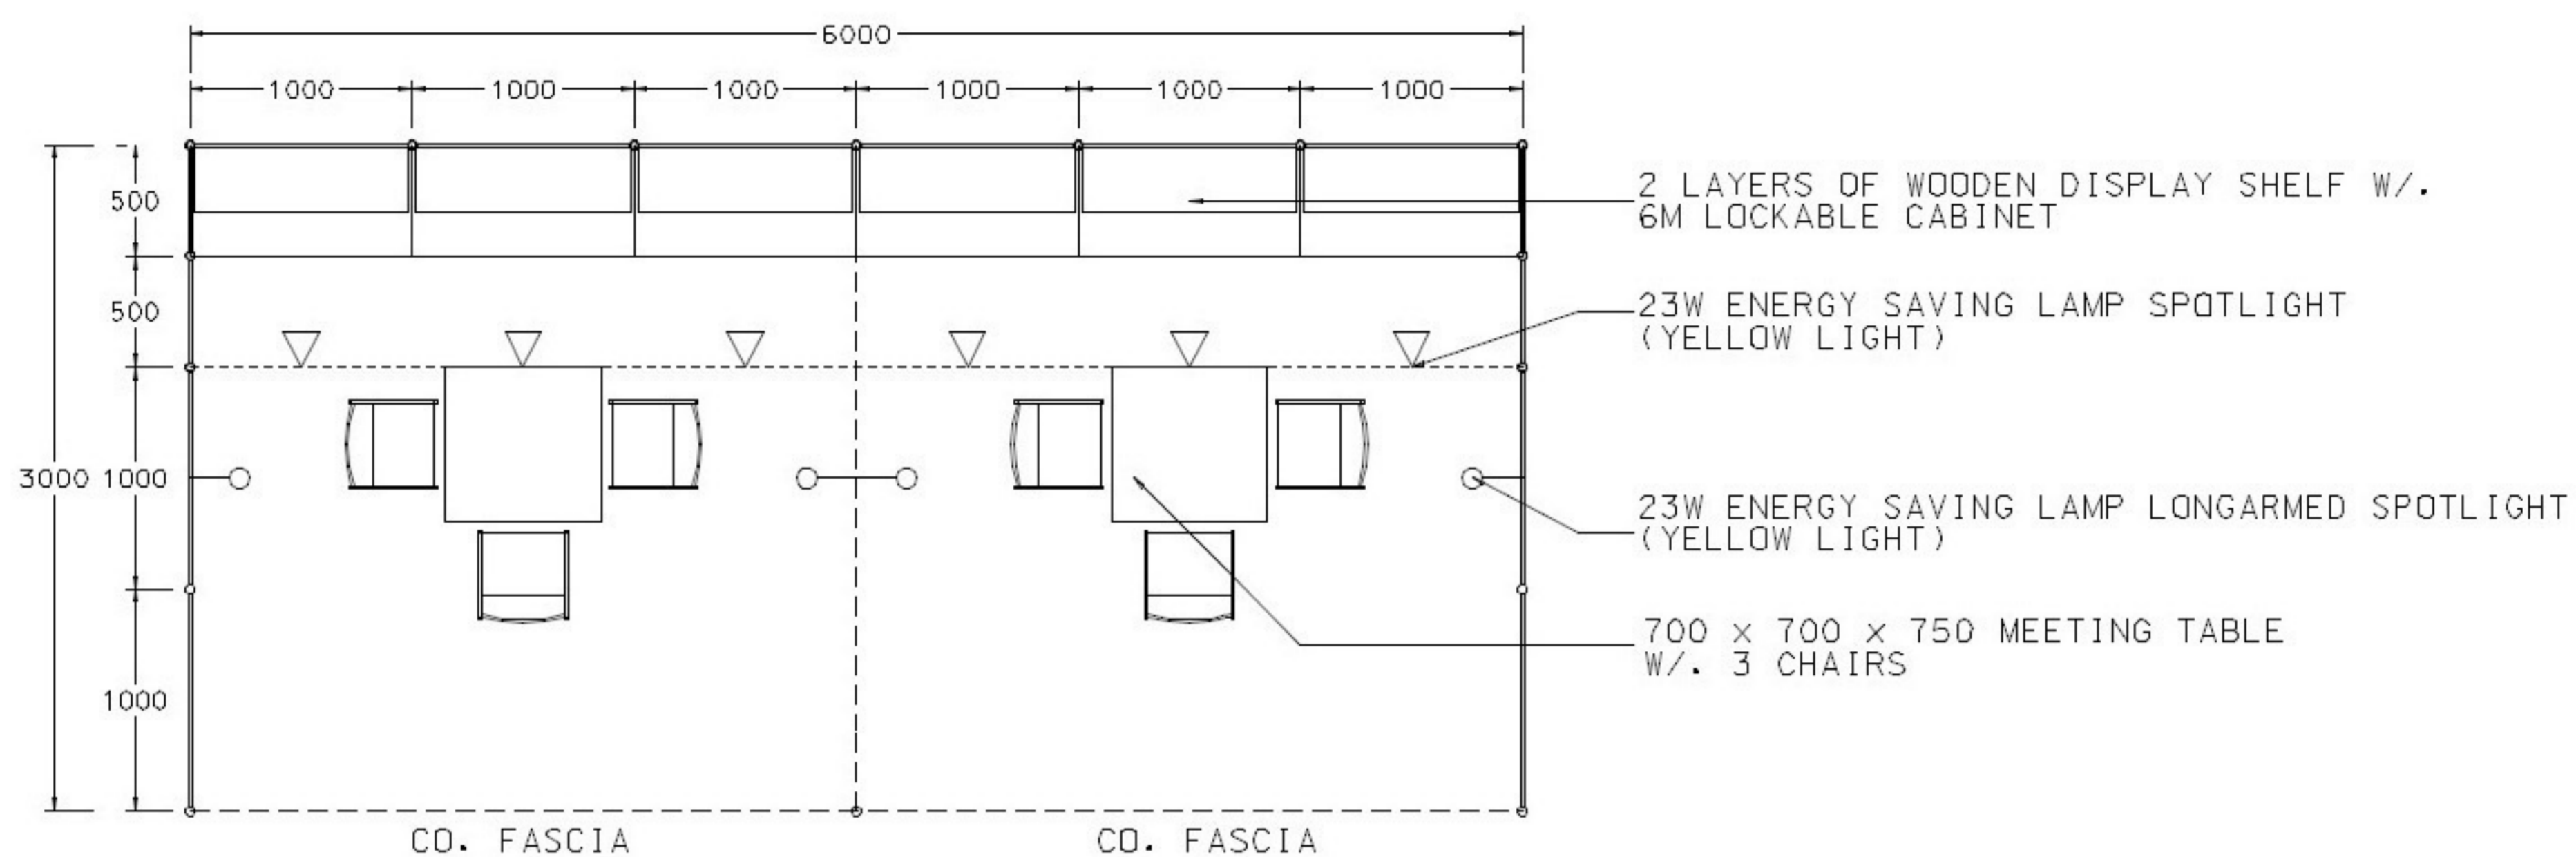

4M x 3M Standard Booth

四米乘三米標準攤位

BOOTH SPECIFICATIONS		QTY.
	1000W x 500D x 750H CABINET	4
	2000W x 300D WOODEN DISPLAY SHELF	4
	23W ENERGY SAVING LAMP SPOTLIGHT(YELLOW LIGHT)	4
	23W ENERGY SAVING LAMP LONGARMED SPOTLIGHT (YELLOW LIGHT)	2
	700W x 700D x 750H MEETING TABLE	1
	BLACK LEATHER CHAIR	3
	CEILING BEAM	4M
	RUBBISH BIN & CARPET (12sqm.)	

5M x 3M Standard Booth

五米乘三米標準攤位

BOOTH SPECIFICATIONS		QTY.
	1000W x 500D x 750H CABINET	5
	3000W x 300D WOODEN DISPLAY SHELF	2
	2000W x 300D WOODEN DISPLAY SHELF	2
	23W ENERGY SAVING LAMP SPOTLIGHT (YELLOW LIGHT)	5
	23W ENERGY SAVING LAMP LONGARMED SPOTLIGHT (YELLOW LIGHT)	3
	700W x 700D x 750H MEETING TABLE	1
	BLACK LEATHER CHAIR	3
	CEILING BEAM	5M
	RUBBISH BIN & CARPET (15sqm.)	

6M x 3M Standard Booth

六米乘三米標準攤位

PLAN

PERSPECTIVE

ELEVATION

BOOTH SPECIFICATIONS		QTY.
	1000W x 500D x 750H LOCKABLE CABINET	6
	3000W x 300D WOODEN DISPLAY SHELF	4
	23W ENERGY SAVING LAMP SPOTLIGHT(YELLOW LIGHT)	6
	23W ENERGY SAVING LAMP LONGARMED SPOTLIGHT (YELLOW LIGHT)	4
	700W x 700D x 750H MEETING TABLE	2
	BLACK LEATHER CHAIR	6
----	CEILING BEAM	6M
	RUBBISH BIN & CARPET (18sqm.)	