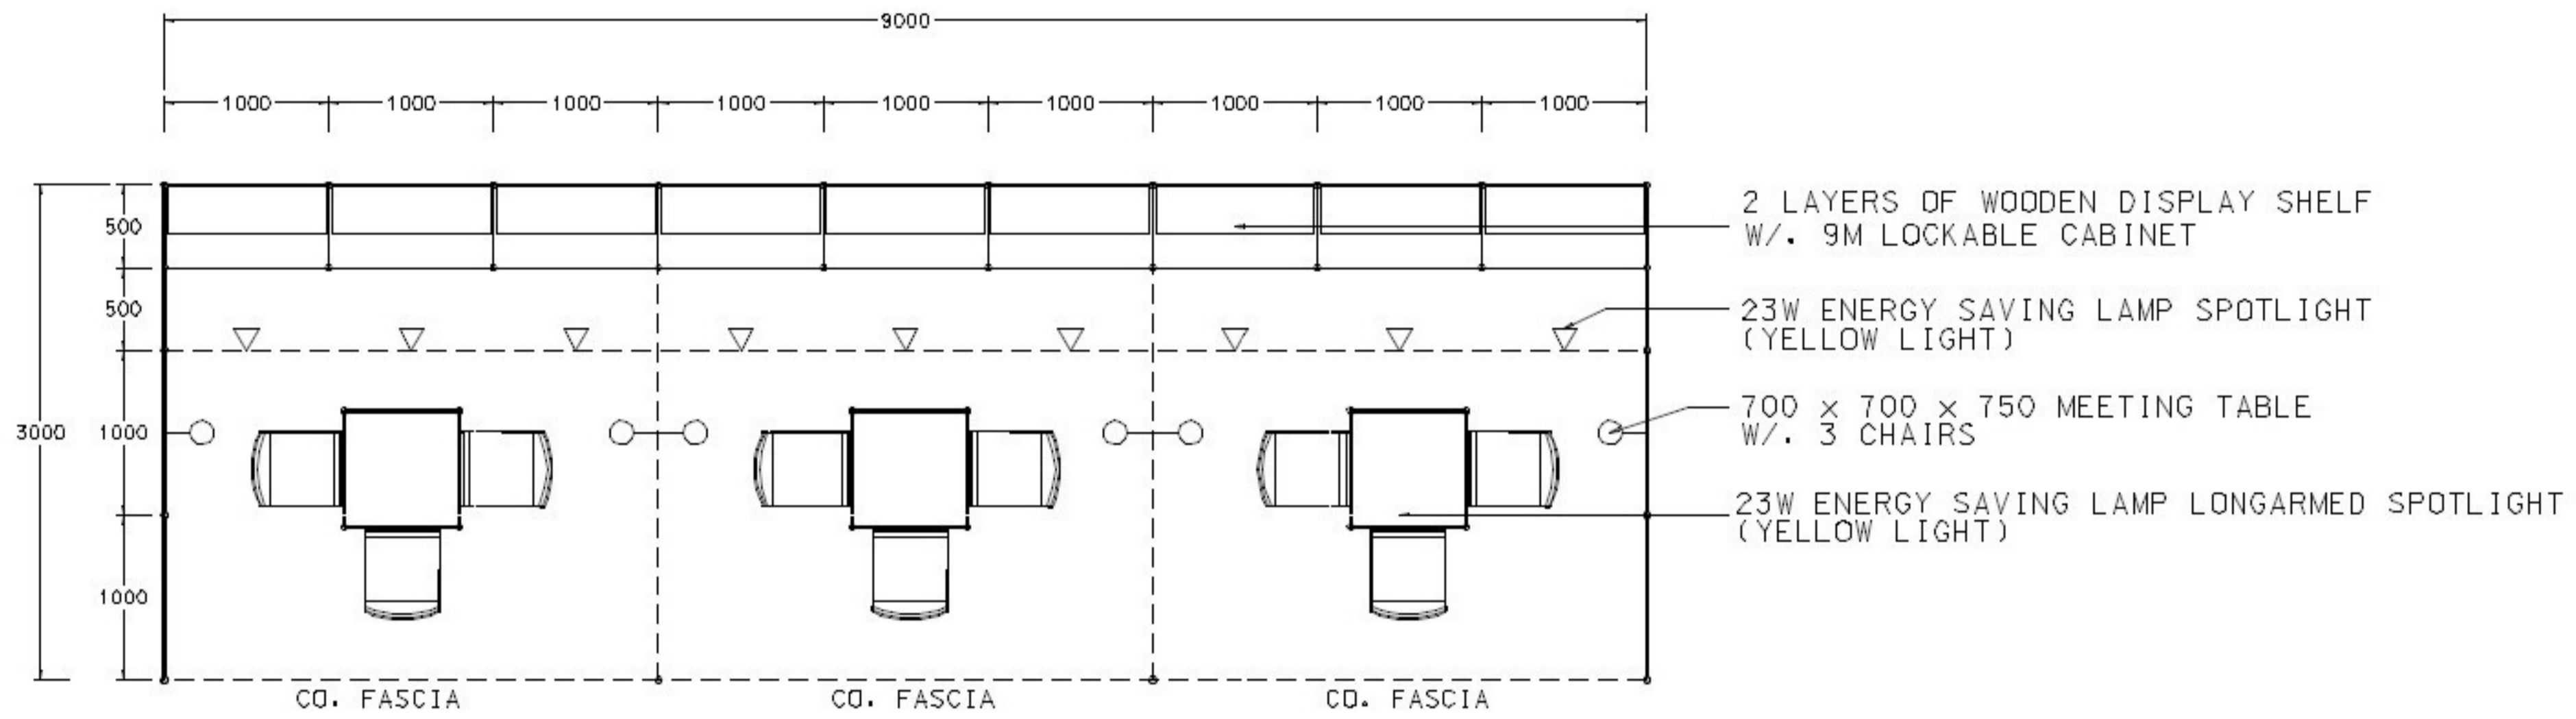

9M x 3M Standard Booth

九米乘三米標準攤位

PLAN