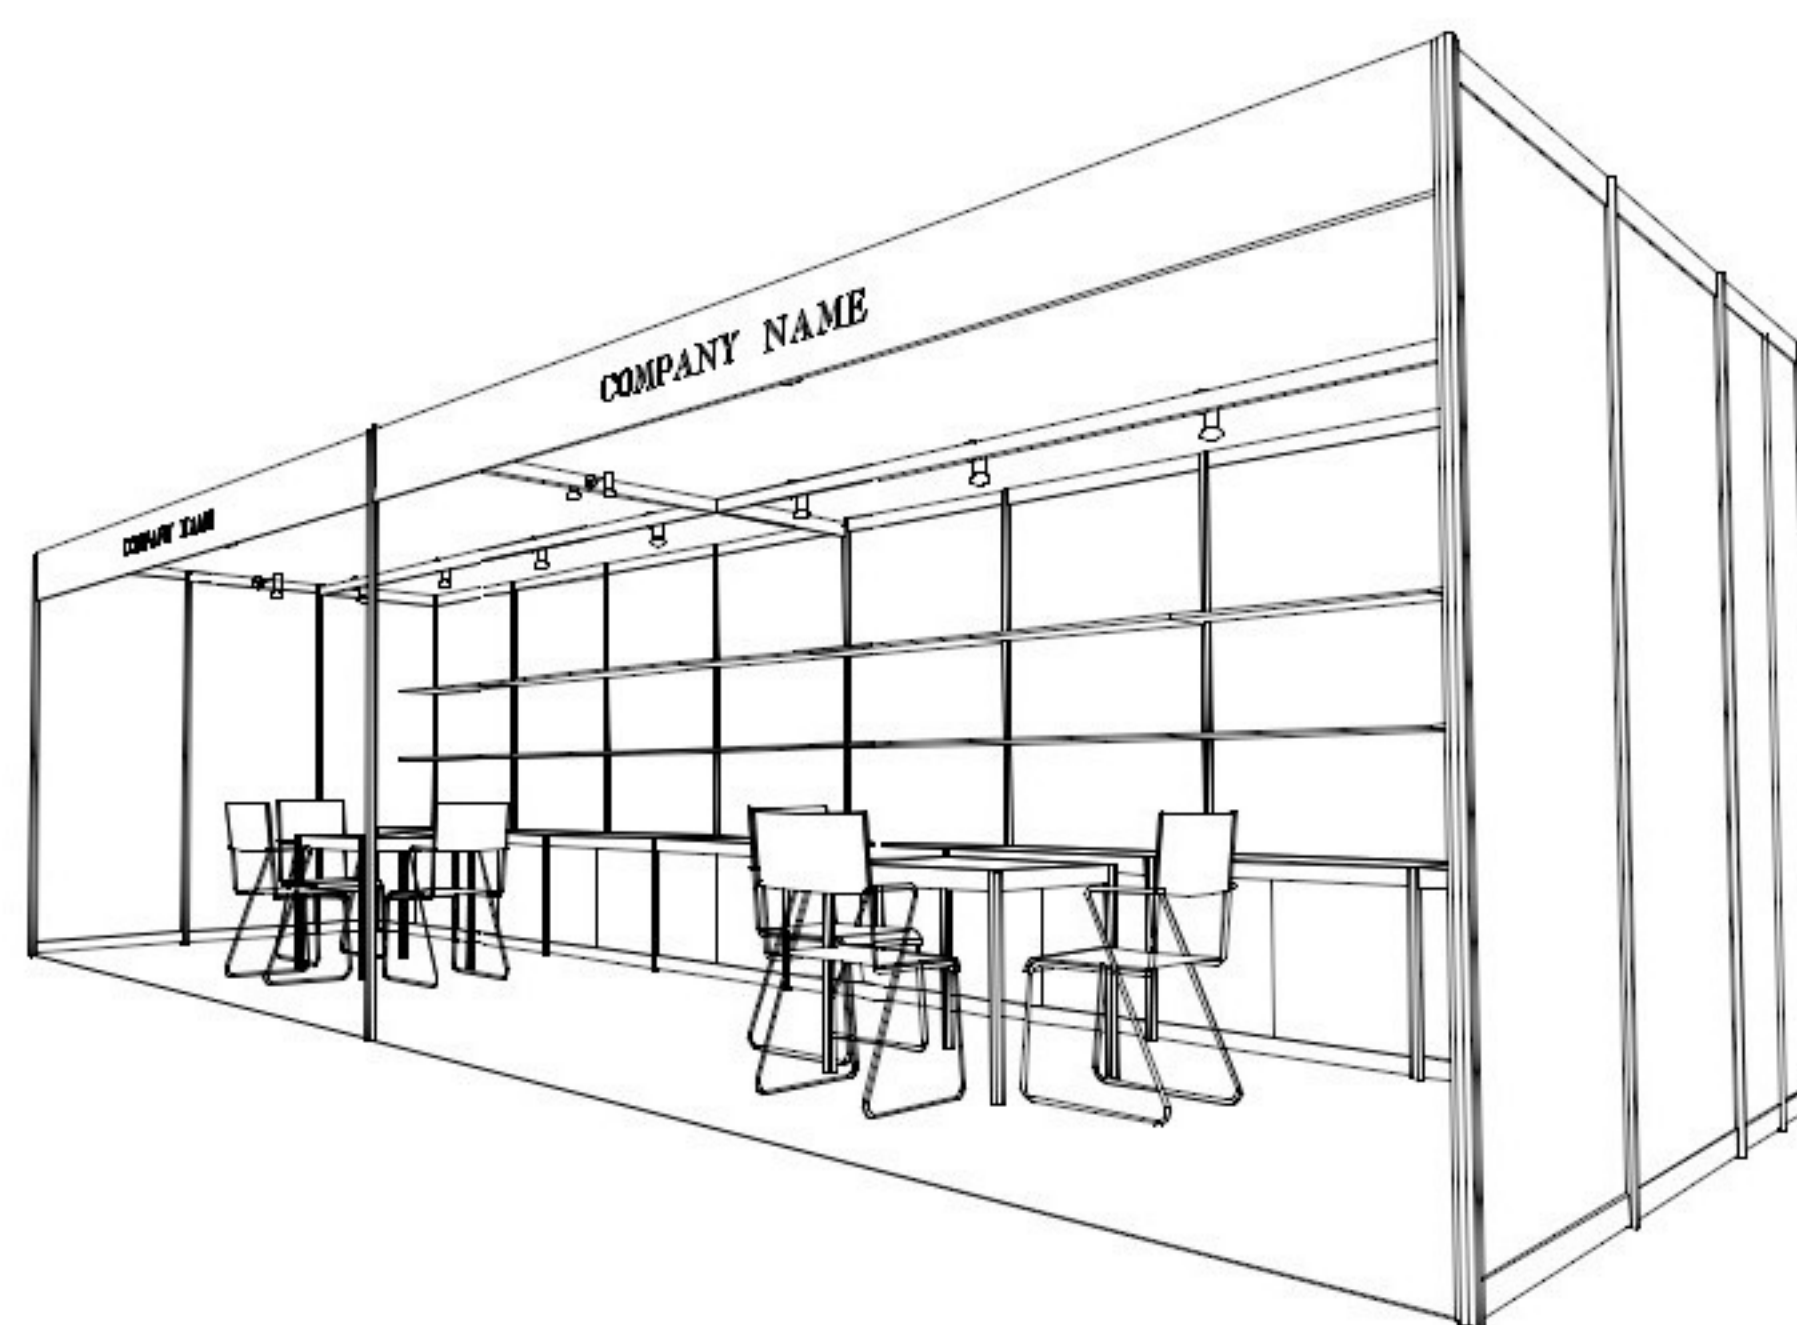

5M x 3M Standard Booth

五米乘三米標準攤位

BOOTH SPECIFICATIONS		QTY.
	1000W x 500D x 750H CABINET	5
	3000W x 300D WOODEN DISPLAY SHELF	2
	2000W x 300D WOODEN DISPLAY SHELF	2
	23W ENERGY SAVING LAMP SPOTLIGHT (YELLOW LIGHT)	5
	23W ENERGY SAVING LAMP LONGARMED SPOTLIGHT (YELLOW LIGHT)	3
	700W x 700D x 750H MEETING TABLE	1
	BLACK LEATHER CHAIR	3
	CEILING BEAM	5M
	RUBBISH BIN & CARPET (15sqm.)	

6M x 3M Standard Booth

六米乘三米標準攤位

PLAN

PERSPECTIVE

ELEVATION

BOOTH SPECIFICATIONS		QTY.
	1000W x 500D x 750H LOCKABLE CABINET	6
	3000W x 300D WOODEN DISPLAY SHELF	4
	23W ENERGY SAVING LAMP SPOTLIGHT(YELLOW LIGHT)	6
	23W ENERGY SAVING LAMP LONGARMED SPOTLIGHT (YELLOW LIGHT)	4
	700W x 700D x 750H MEETING TABLE	2
	BLACK LEATHER CHAIR	6
----	CEILING BEAM	6M
	RUBBISH BIN & CARPET (18sqm.)	

8M x 3M Standard Booth

八米乘三米標準攤位

PLAN

PERSPECTIVE

ELEVATION

BOOTH SPECIFICATIONS		QTY.
	1000W x 500D x 750H LOCKABLE CABINET	8
	3000W x 300D WOODEN DISPLAY SHELF	4
	2000W x 300D WOODEN DISPLAY SHELF	2
	23W ENERGY SAVING LAMP SPOTLIGHT(YELLOW LIGHT)	8
	23W ENERGY SAVING LAMP LONGARMED SPOTLIGHT (YELLOW LIGHT)	4
	700W x 700D x 750H MEETING TABLE	2
	BLACK LEATHER CHAIR	6
	CEILING BEAM	8M
	RUBBISH BIN & CARPET (24sqm.)	

*The Hong Kong Trade Development Council reserves the right to change the configuration if necessary.
 *如有需要，香港貿易發展局有權更改攤位結構。

9M x 3M Standard Booth

九米乘三米標準攤位

PLAN

PERSPECTIVE

ELEVATION

BOOTH SPECIFICATIONS		QTY.
	1000W x 500D x 750H LOCKABLE CABINET	9
	3000W x 300D WOODEN DISPLAY SHELF	6
	23W ENERGY SAVING LAMP SPOTLIGHT(YELLOW LIGHT)	9
	23W ENERGY SAVING LAMP LONGARMED SPOTLIGHT (YELLOW LIGHT)	6
	700W x 700D x 750H MEETING TABLE	3
	BLACK LEATHER CHAIR	9
	CEILING BEAM	9M
	RUBBISH BIN & CARPET (27sqm.)	